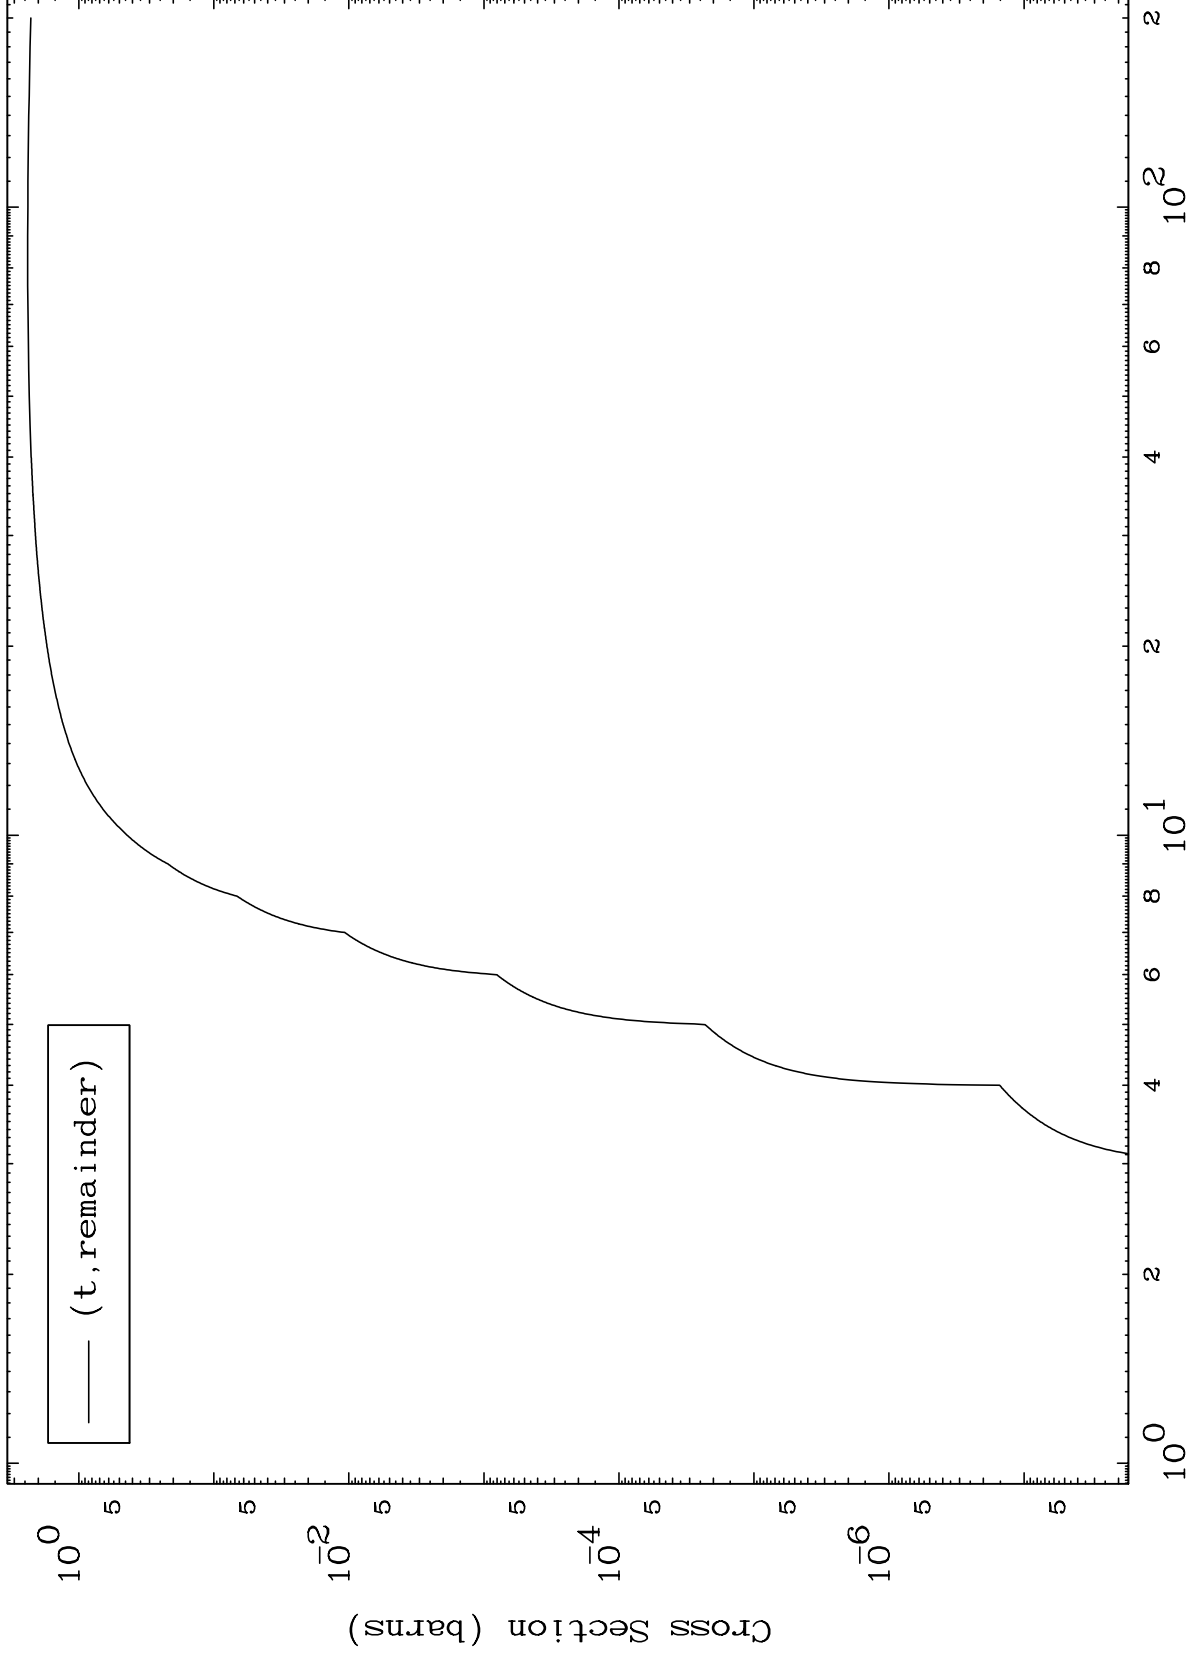

Press Mouse Button to Start

MAT 6655

Triton Major  
0 Kelvin Cross Sections

66-Dy-166

Incident Energy (MeV)

66-Dy-166