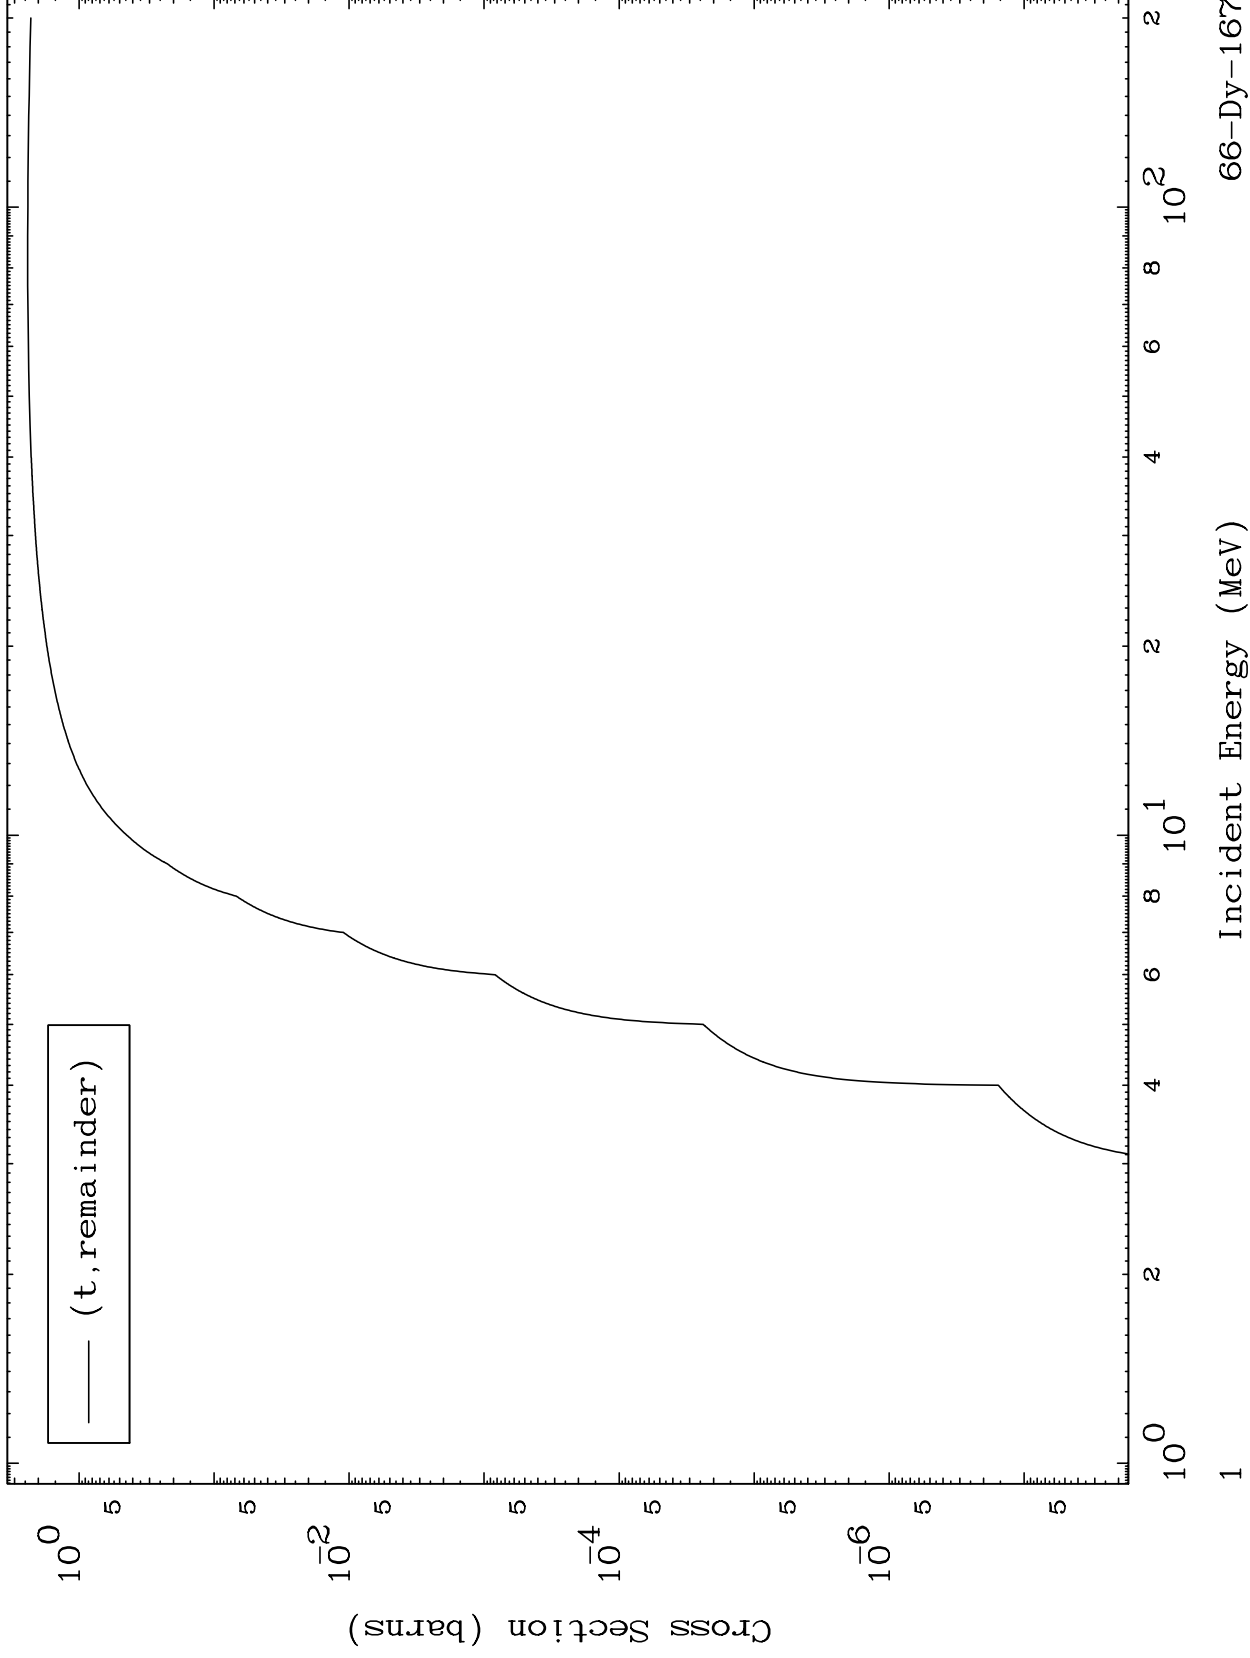

Press Mouse Button to Start

MAT 6658

Triton Major  
0 Kelvin Cross Sections

66-Dy-167

Incident Energy (MeV)

66-Dy-167