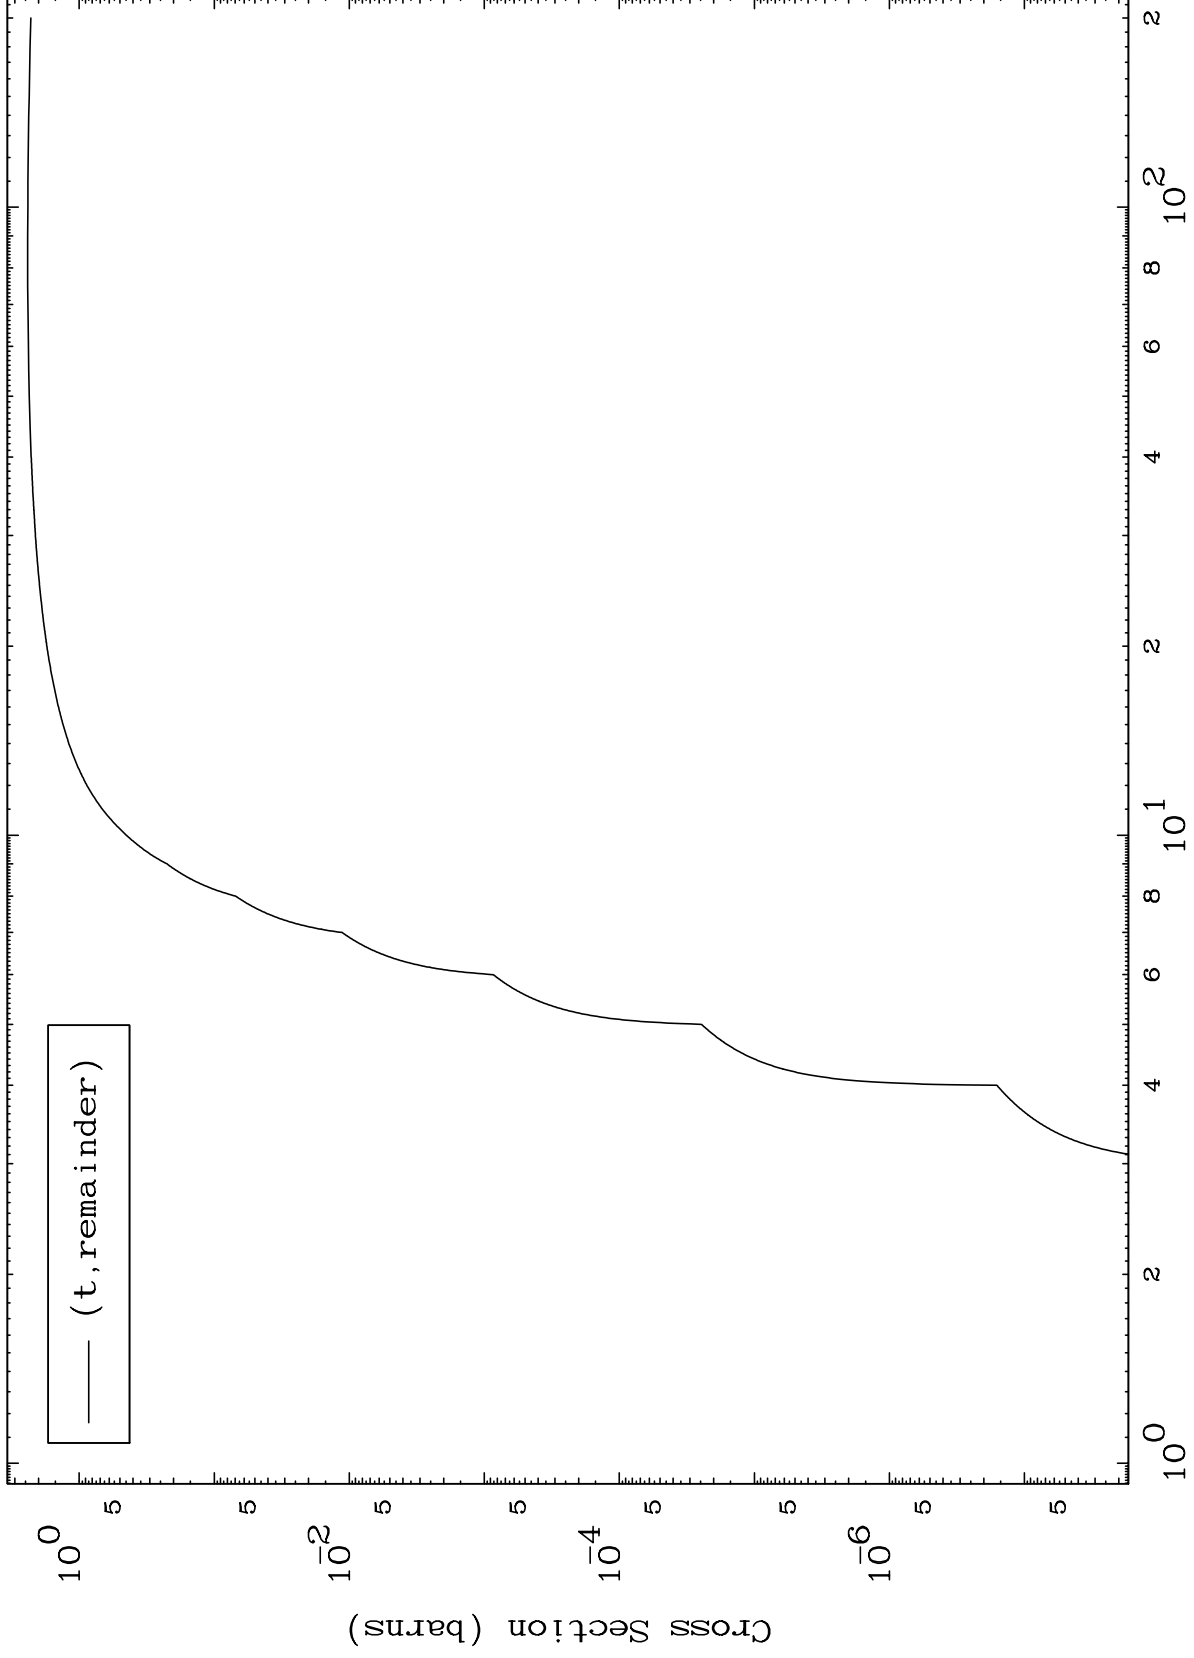

Press Mouse Button to Start

MAT 6661

Triton Major

66-Dy-168

0 Kelvin Cross Sections

Incident Energy (MeV)

66-Dy-168