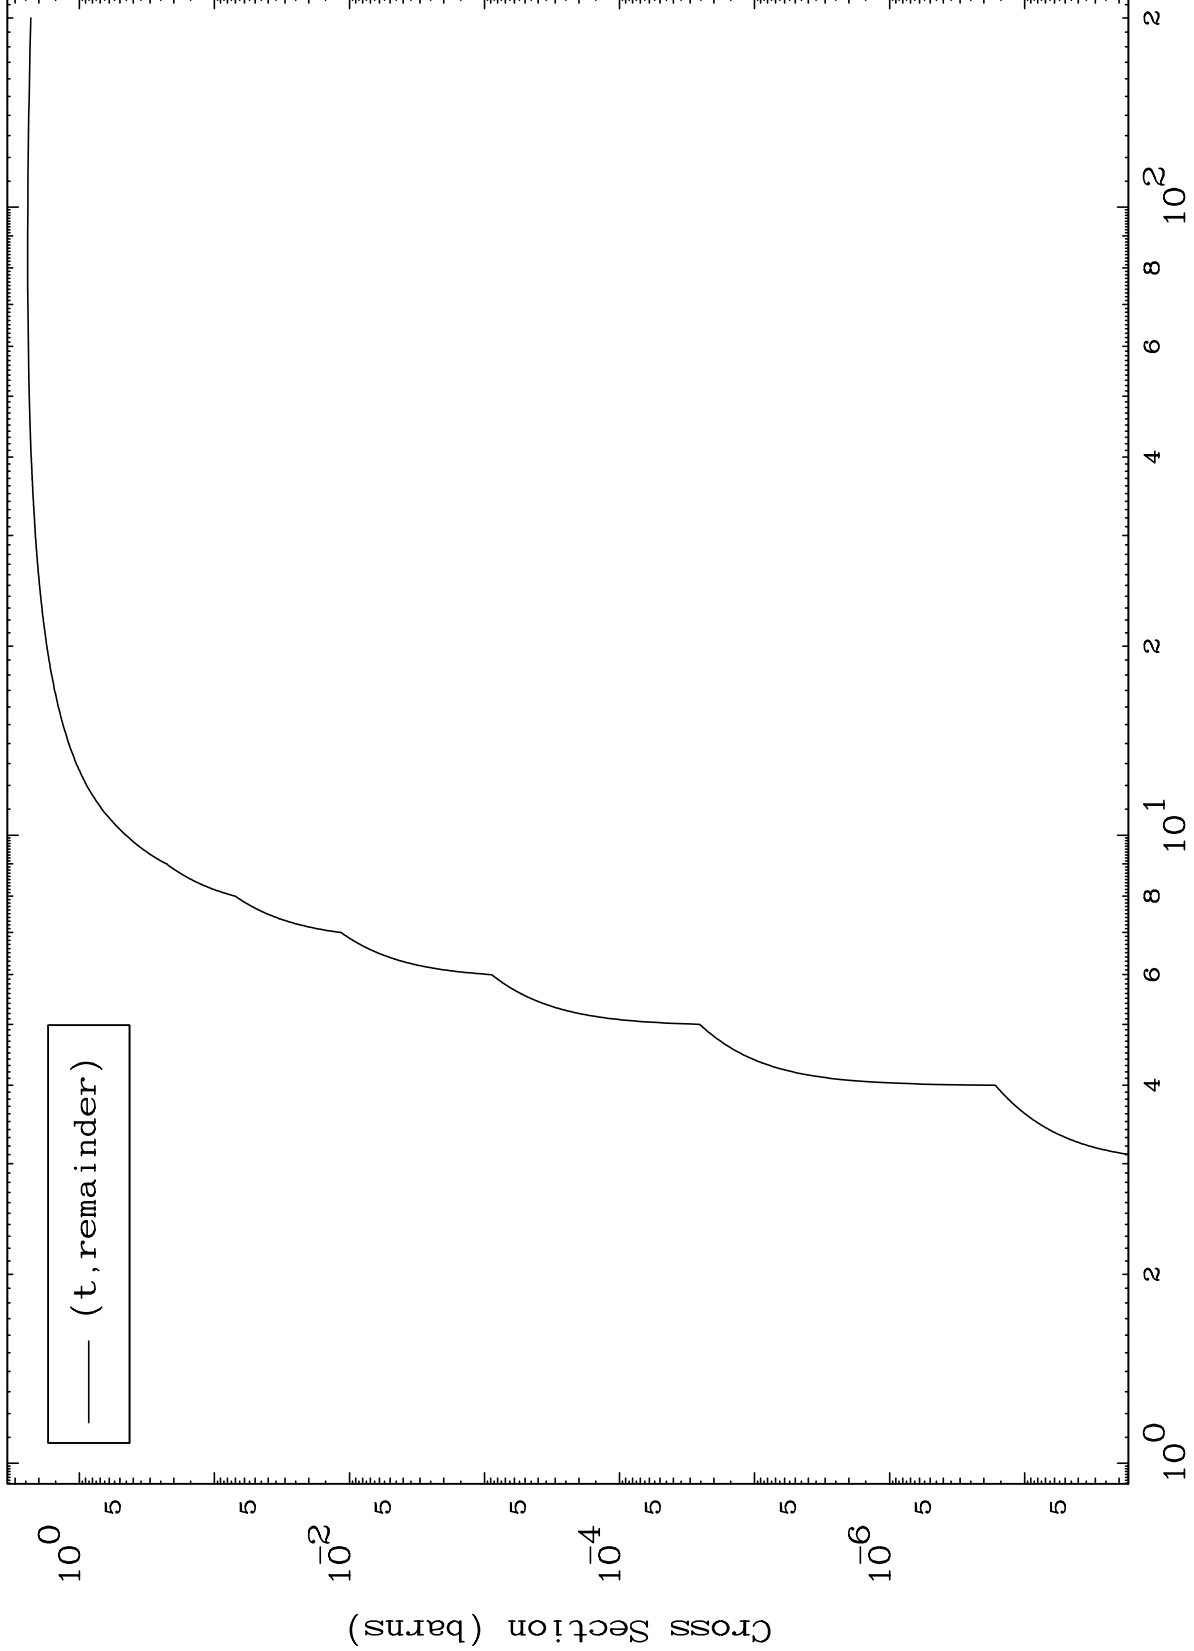

Press Mouse Button to Start

MAT 6664

Triton Major

66-Dy-169

0 Kelvin Cross Sections

Incident Energy (MeV)

66-Dy-169