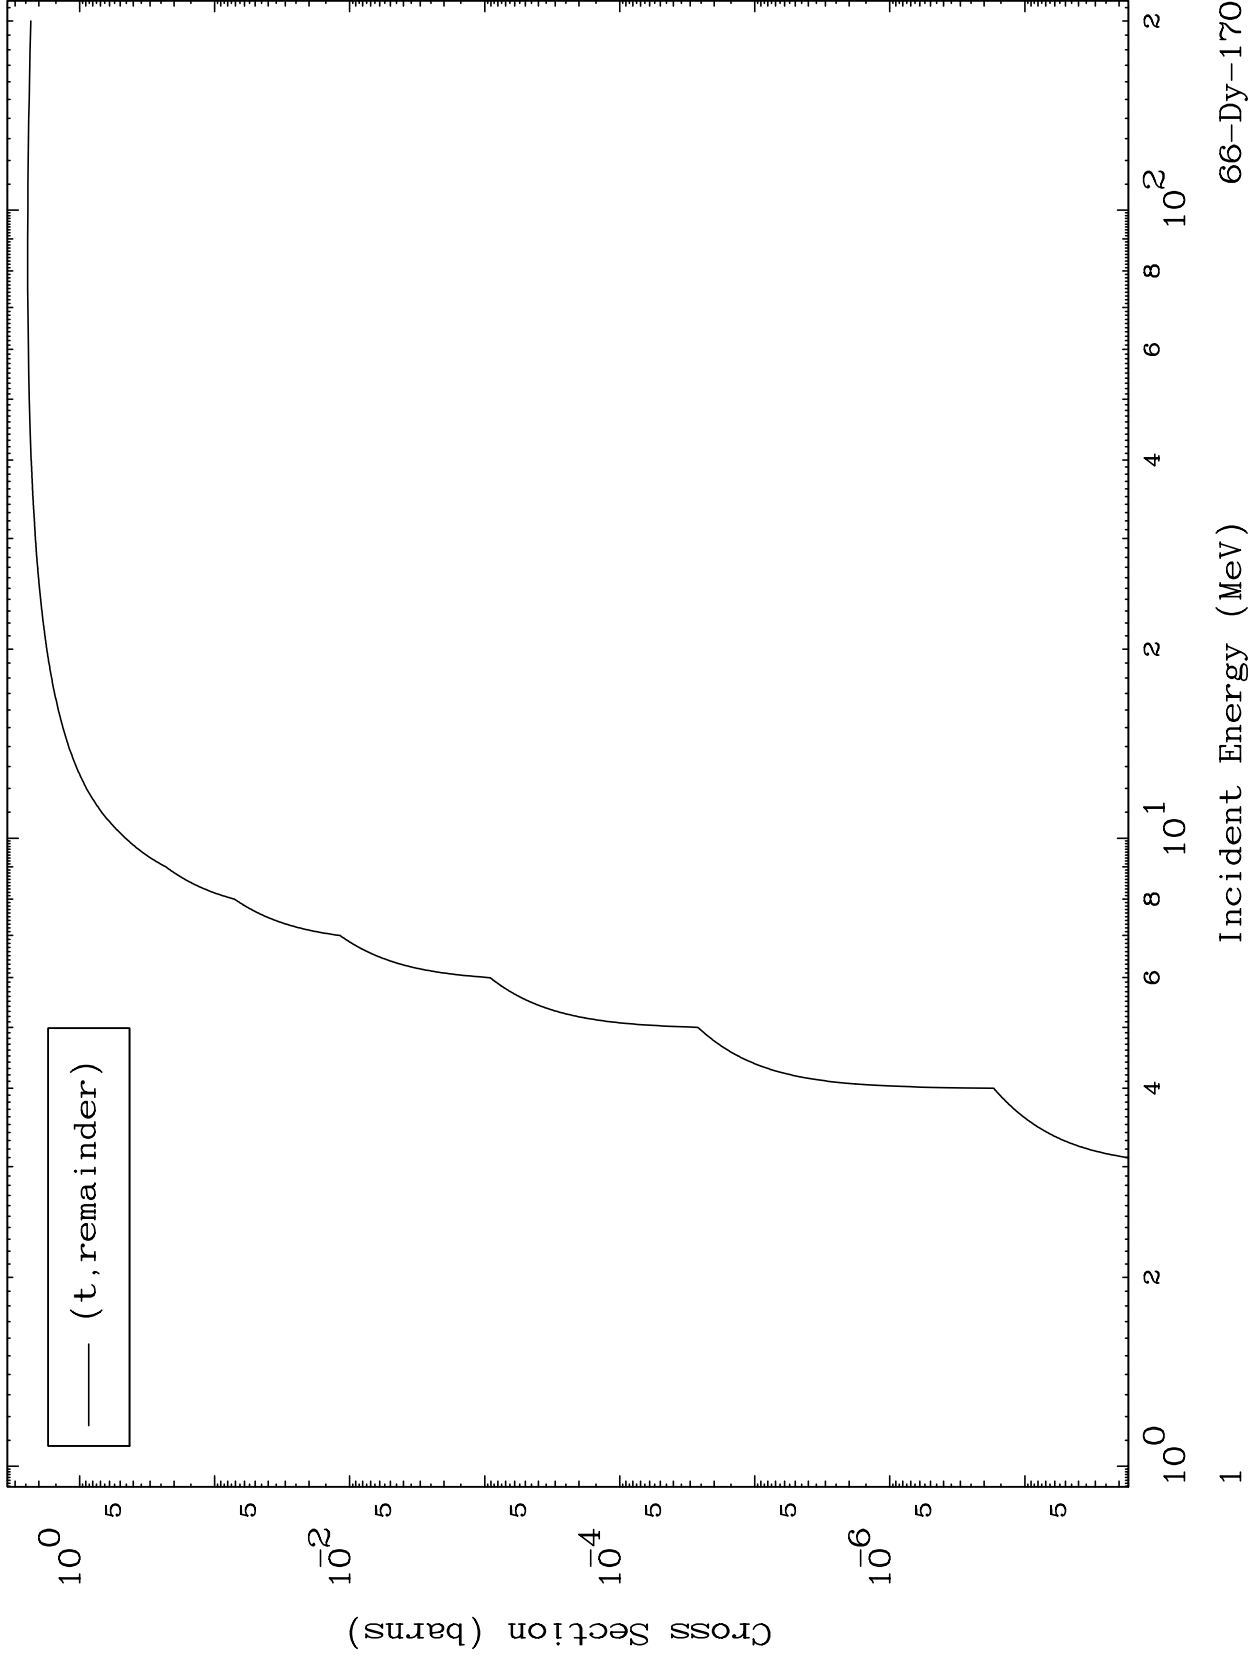

Press Mouse Button to Start

MAT 6667

Triton Major
0 Kelvin Cross Sections

66-Dy-170

66-Dy-170