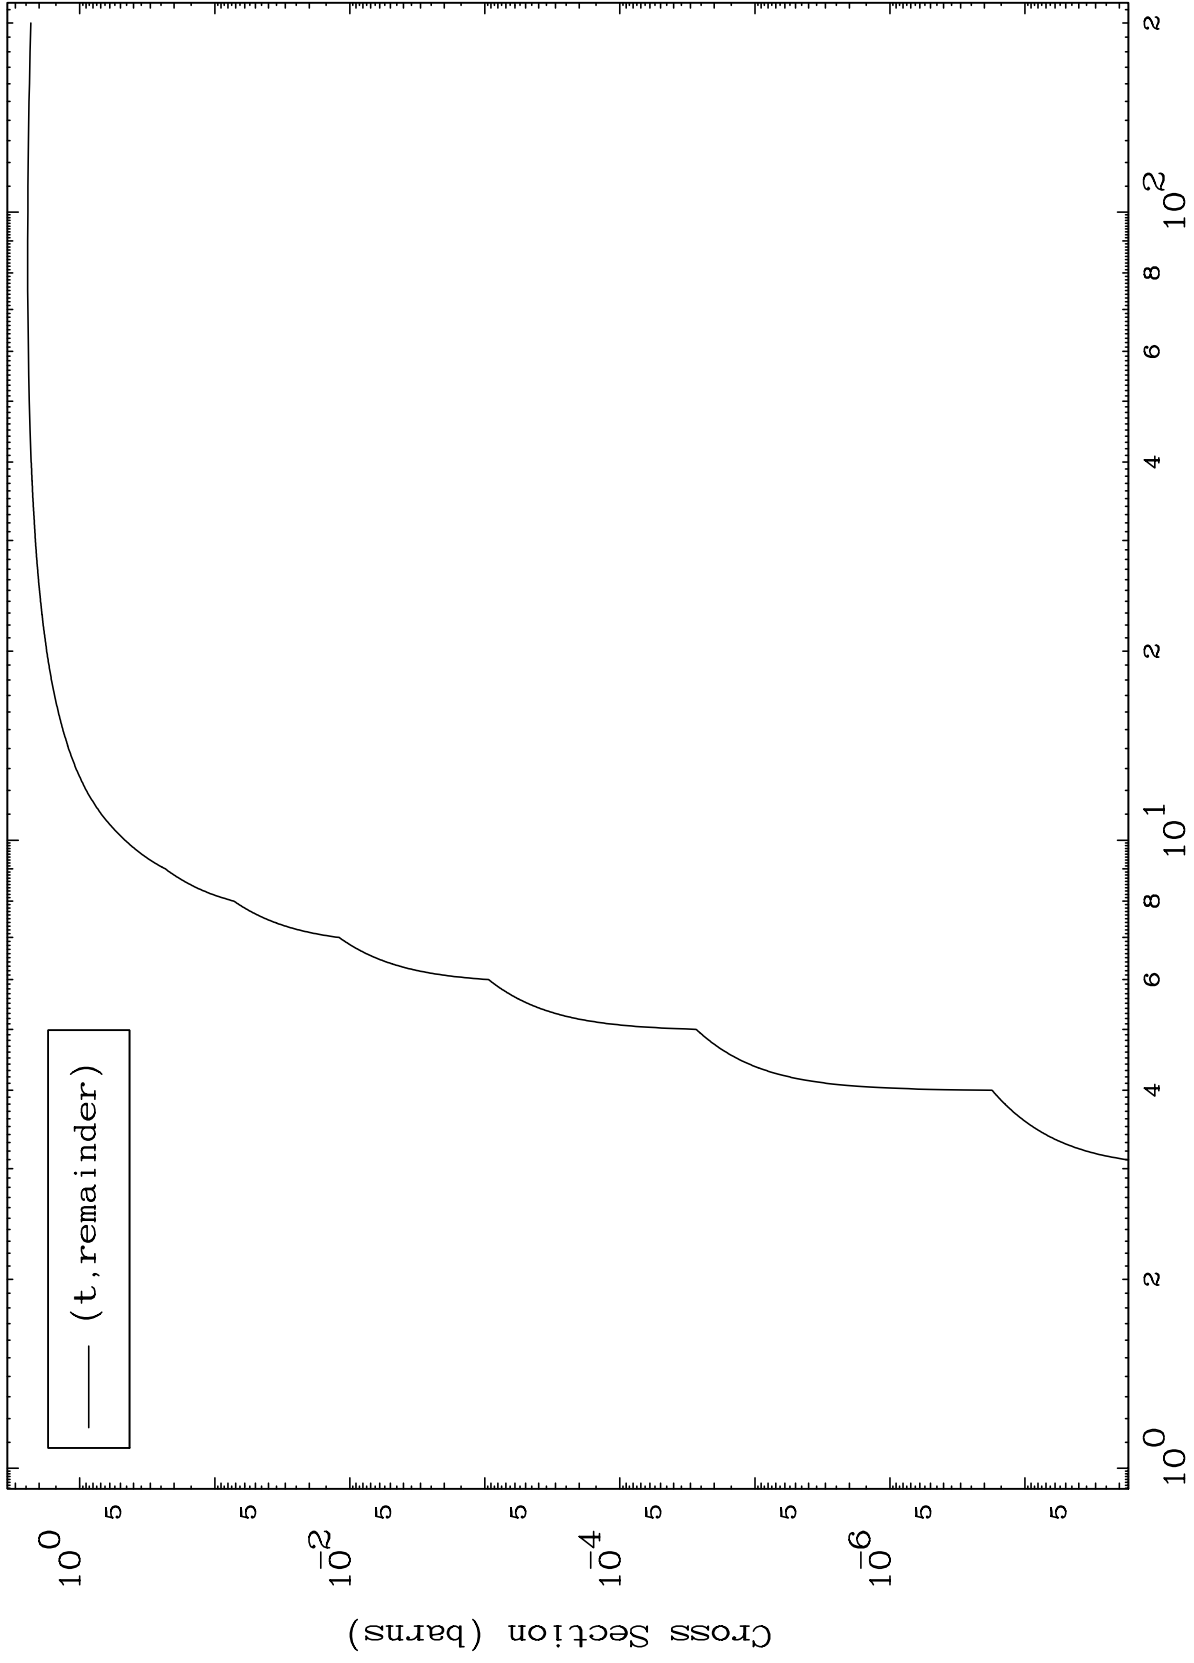

Press Mouse Button to Start

MAT 6670

Triton Major

66-Dy-171

0 Kelvin Cross Sections

Incident Energy (MeV)

66-Dy-171