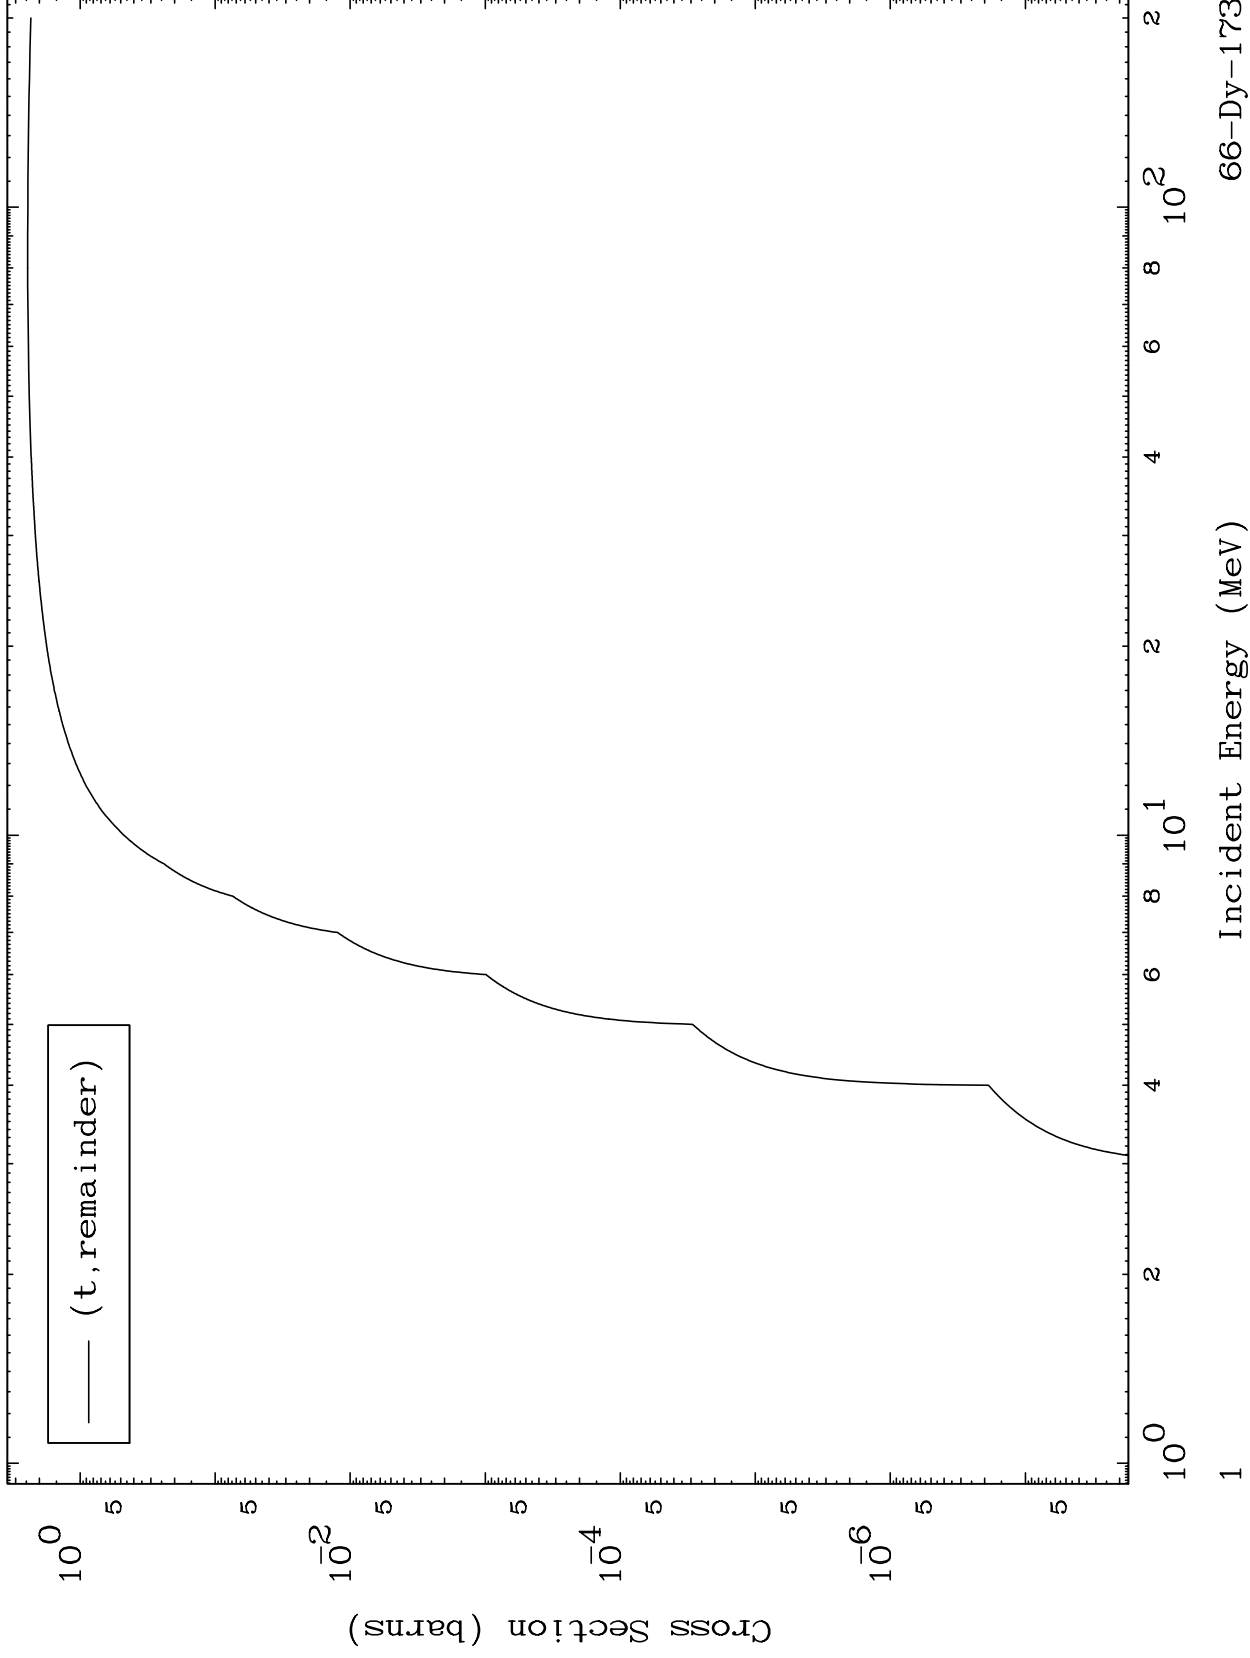

Press Mouse Button to Start

MAT 6676

Triton Major  
0 Kelvin Cross Sections

66-Dy-173

66-Dy-173

Incident Energy (MeV)