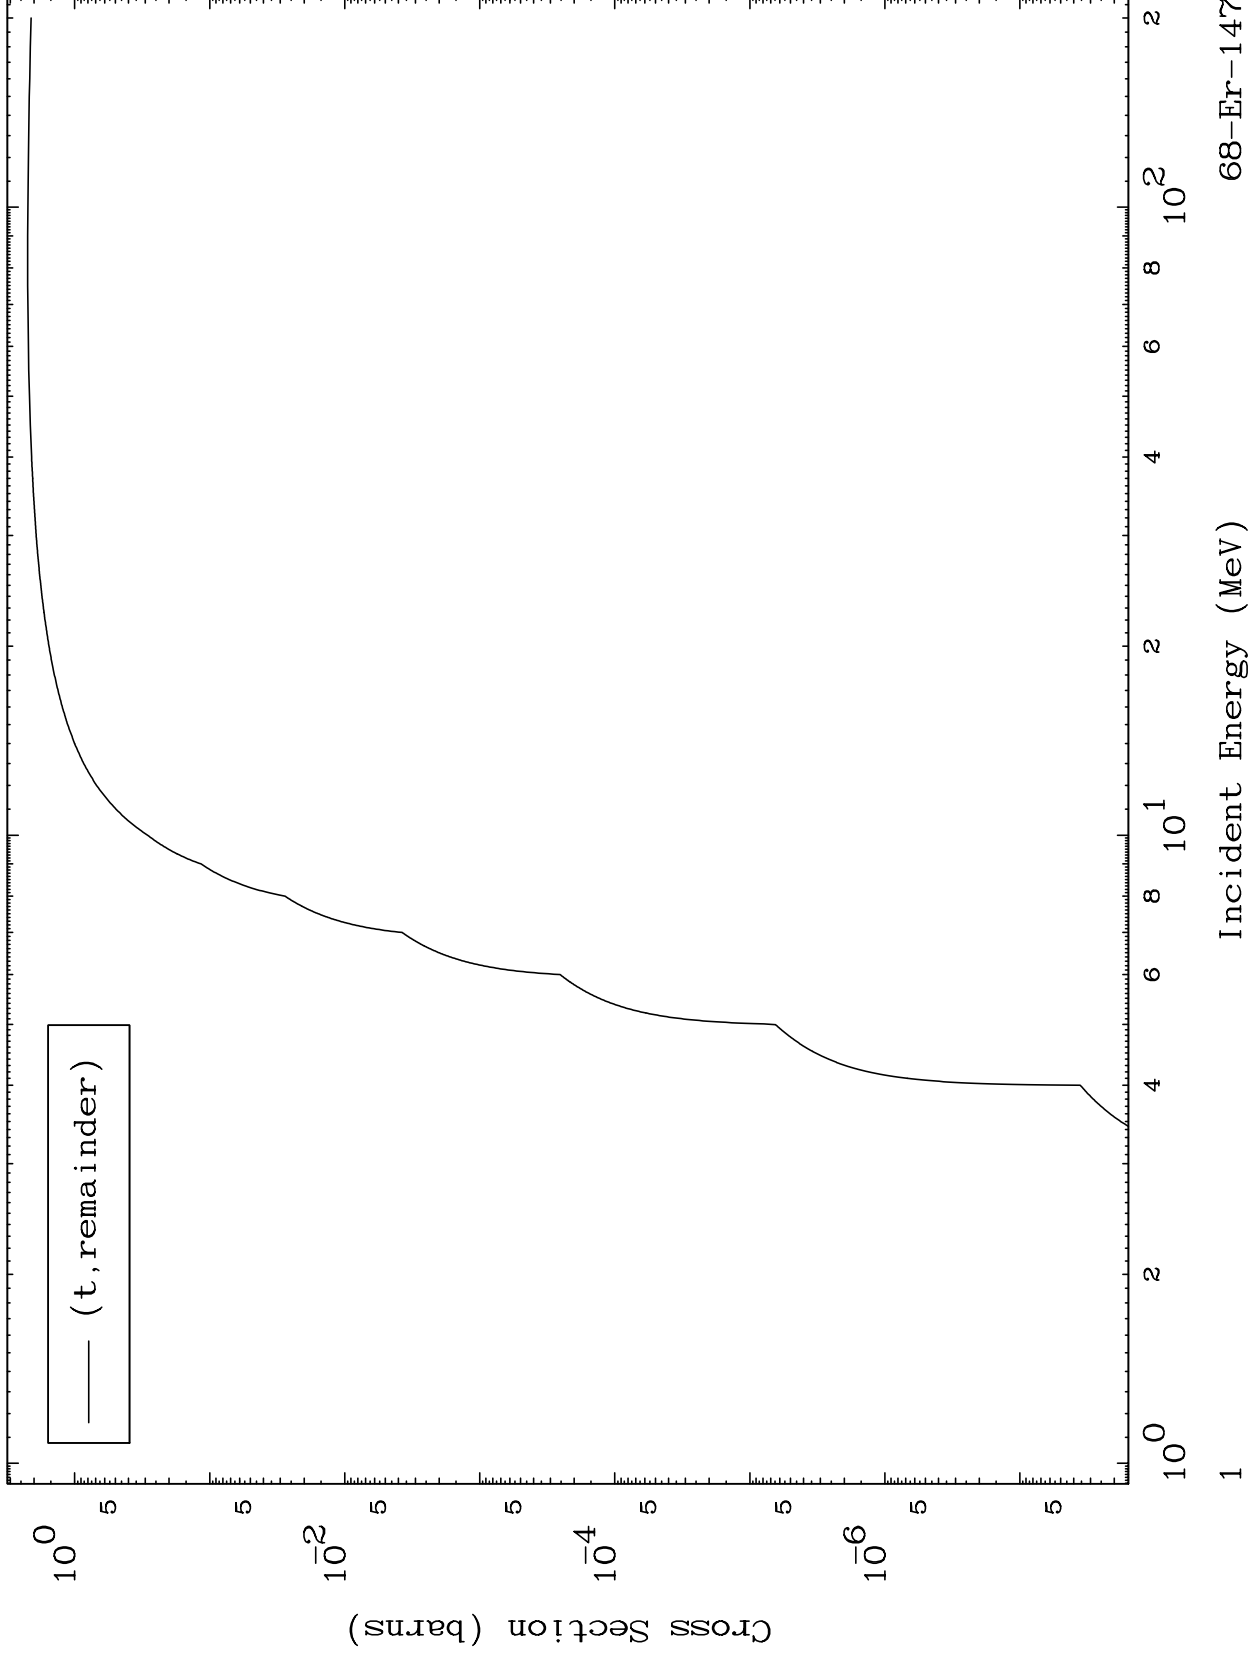

Press Mouse Button to Start

MAT 6780

Triton Major  
0 Kelvin Cross Sections

68-Er-147

Incident Energy (MeV)

68-Er-147