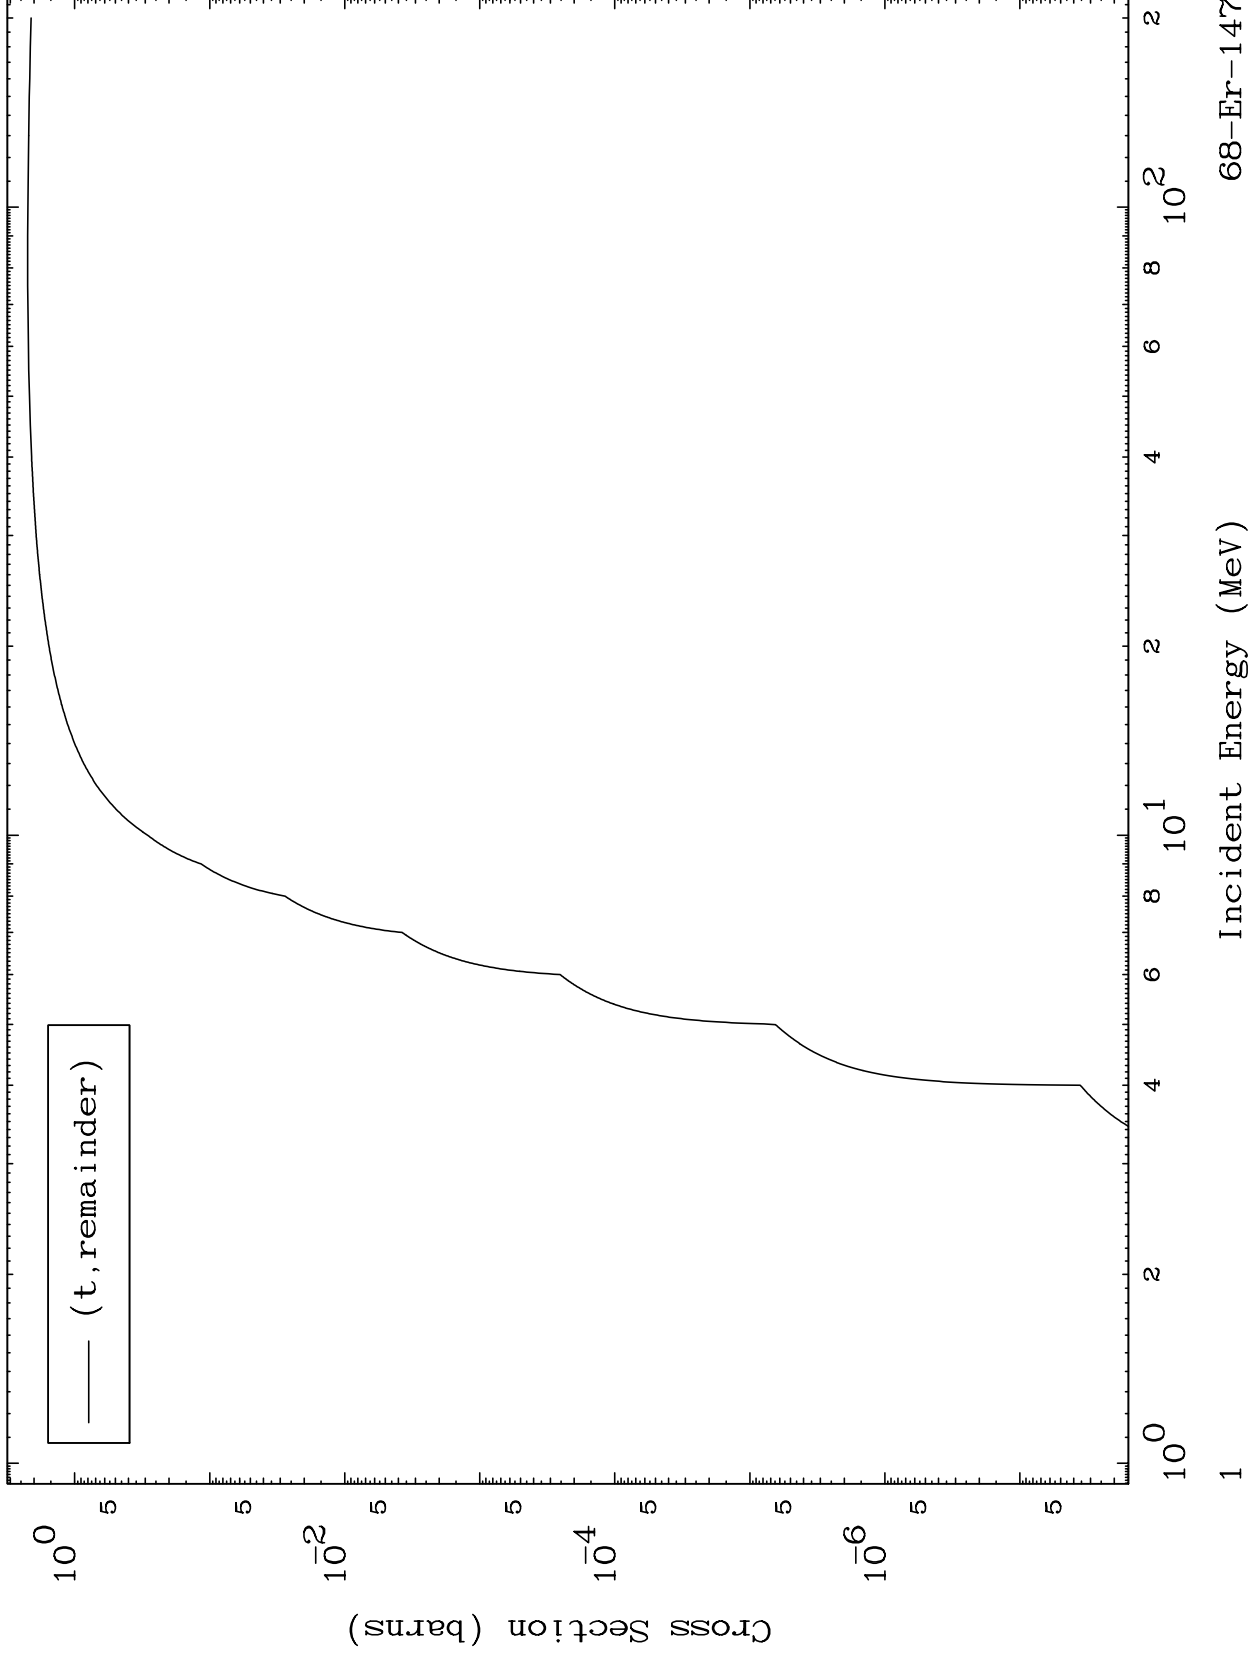

Press Mouse Button to Start

MAT 6781

Triton Major
0 Kelvin Cross Sections

68-Er-147

68-Er-147

Incident Energy (MeV)