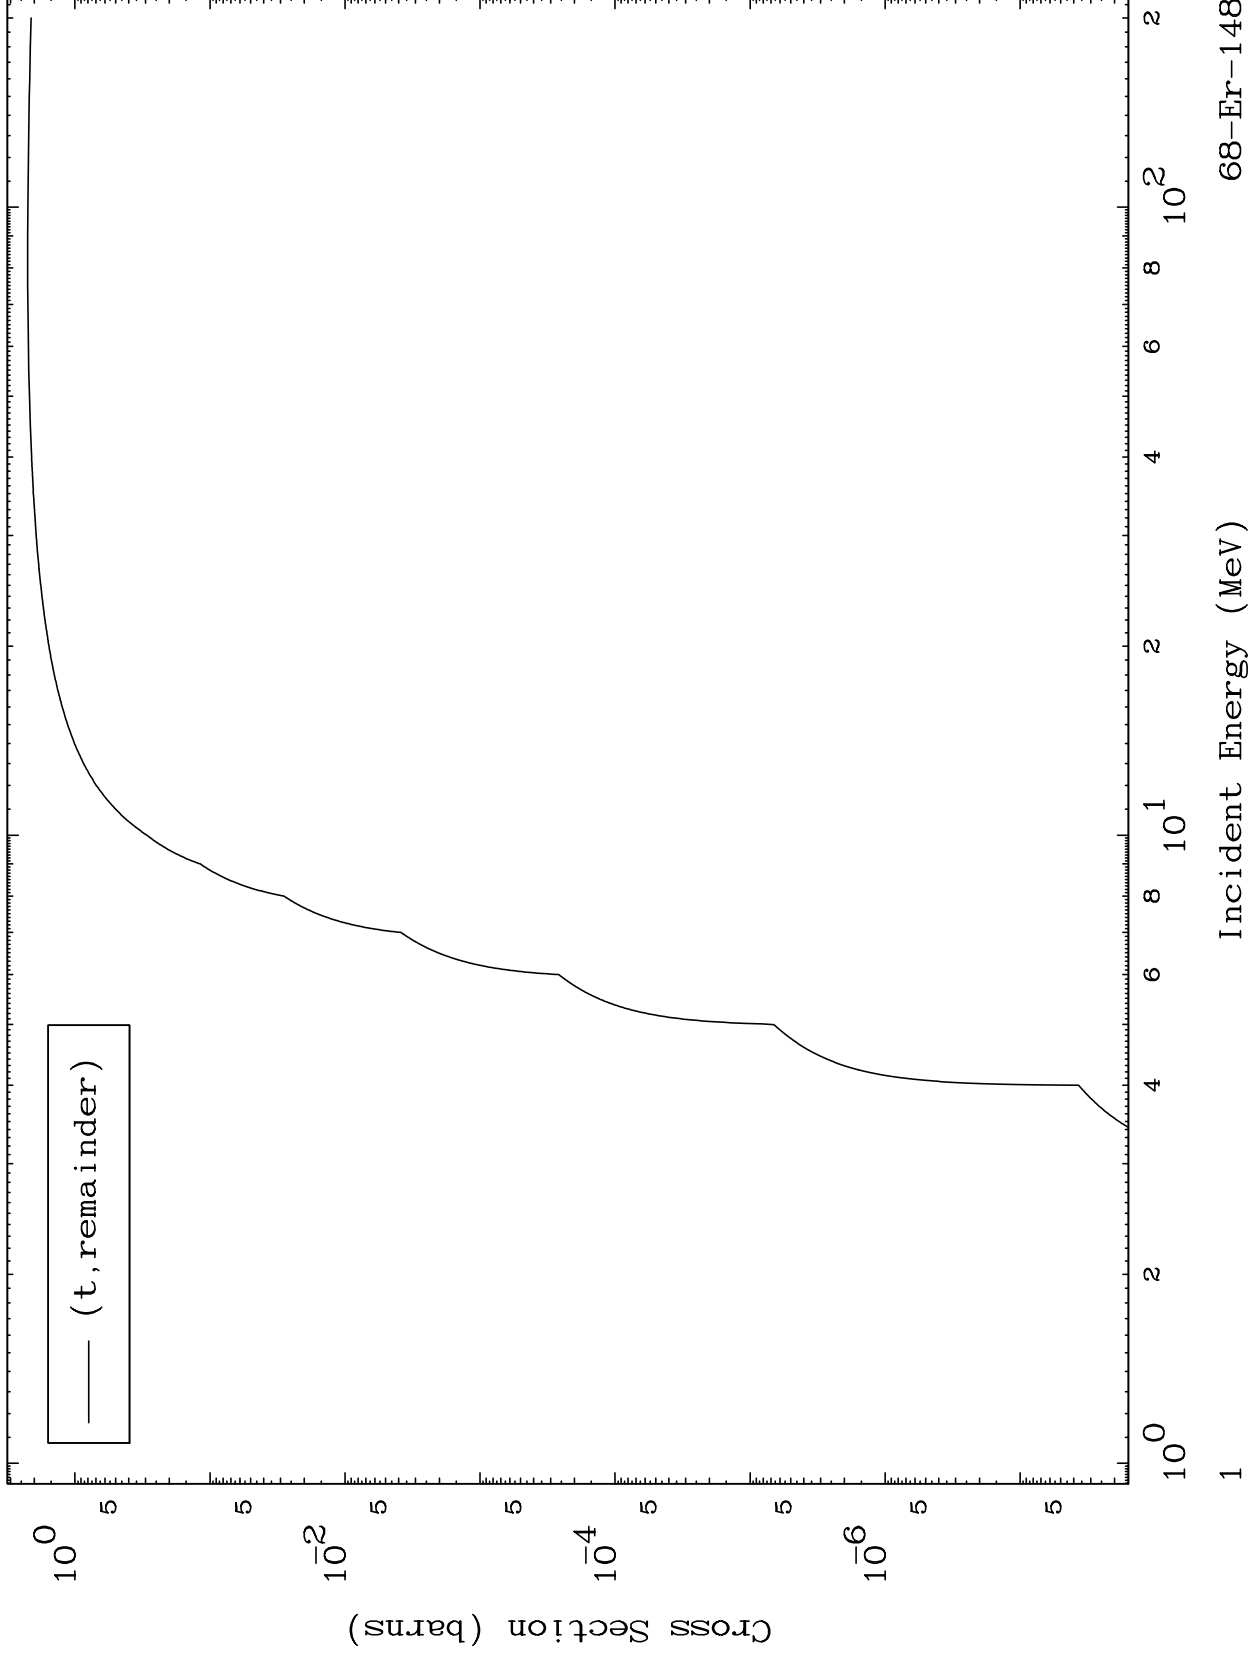

Press Mouse Button to Start

MAT 6783

Triton Major  
0 Kelvin Cross Sections

68-Er-148

68-Er-148

Incident Energy (MeV)