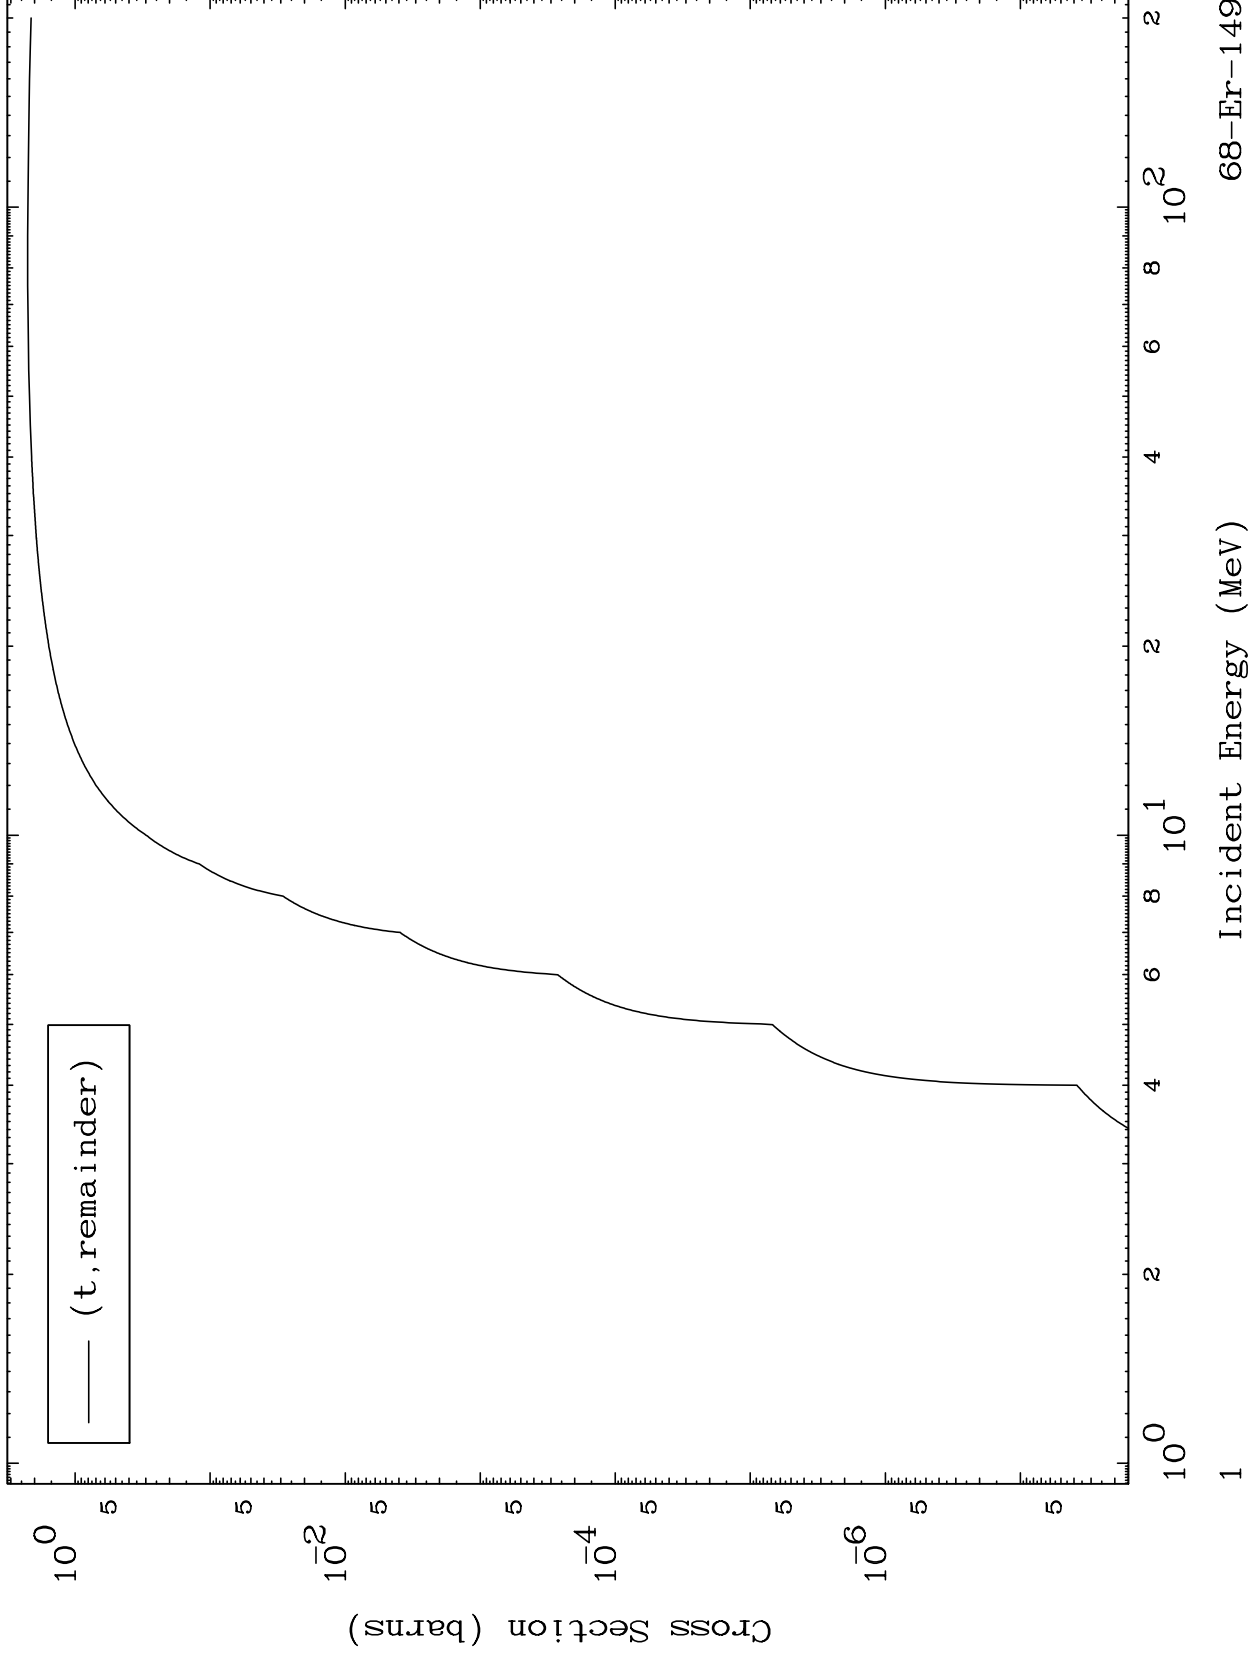

Press Mouse Button to Start

MAT 6786

Triton Major
0 Kelvin Cross Sections

68-Er-149

68-Er-149