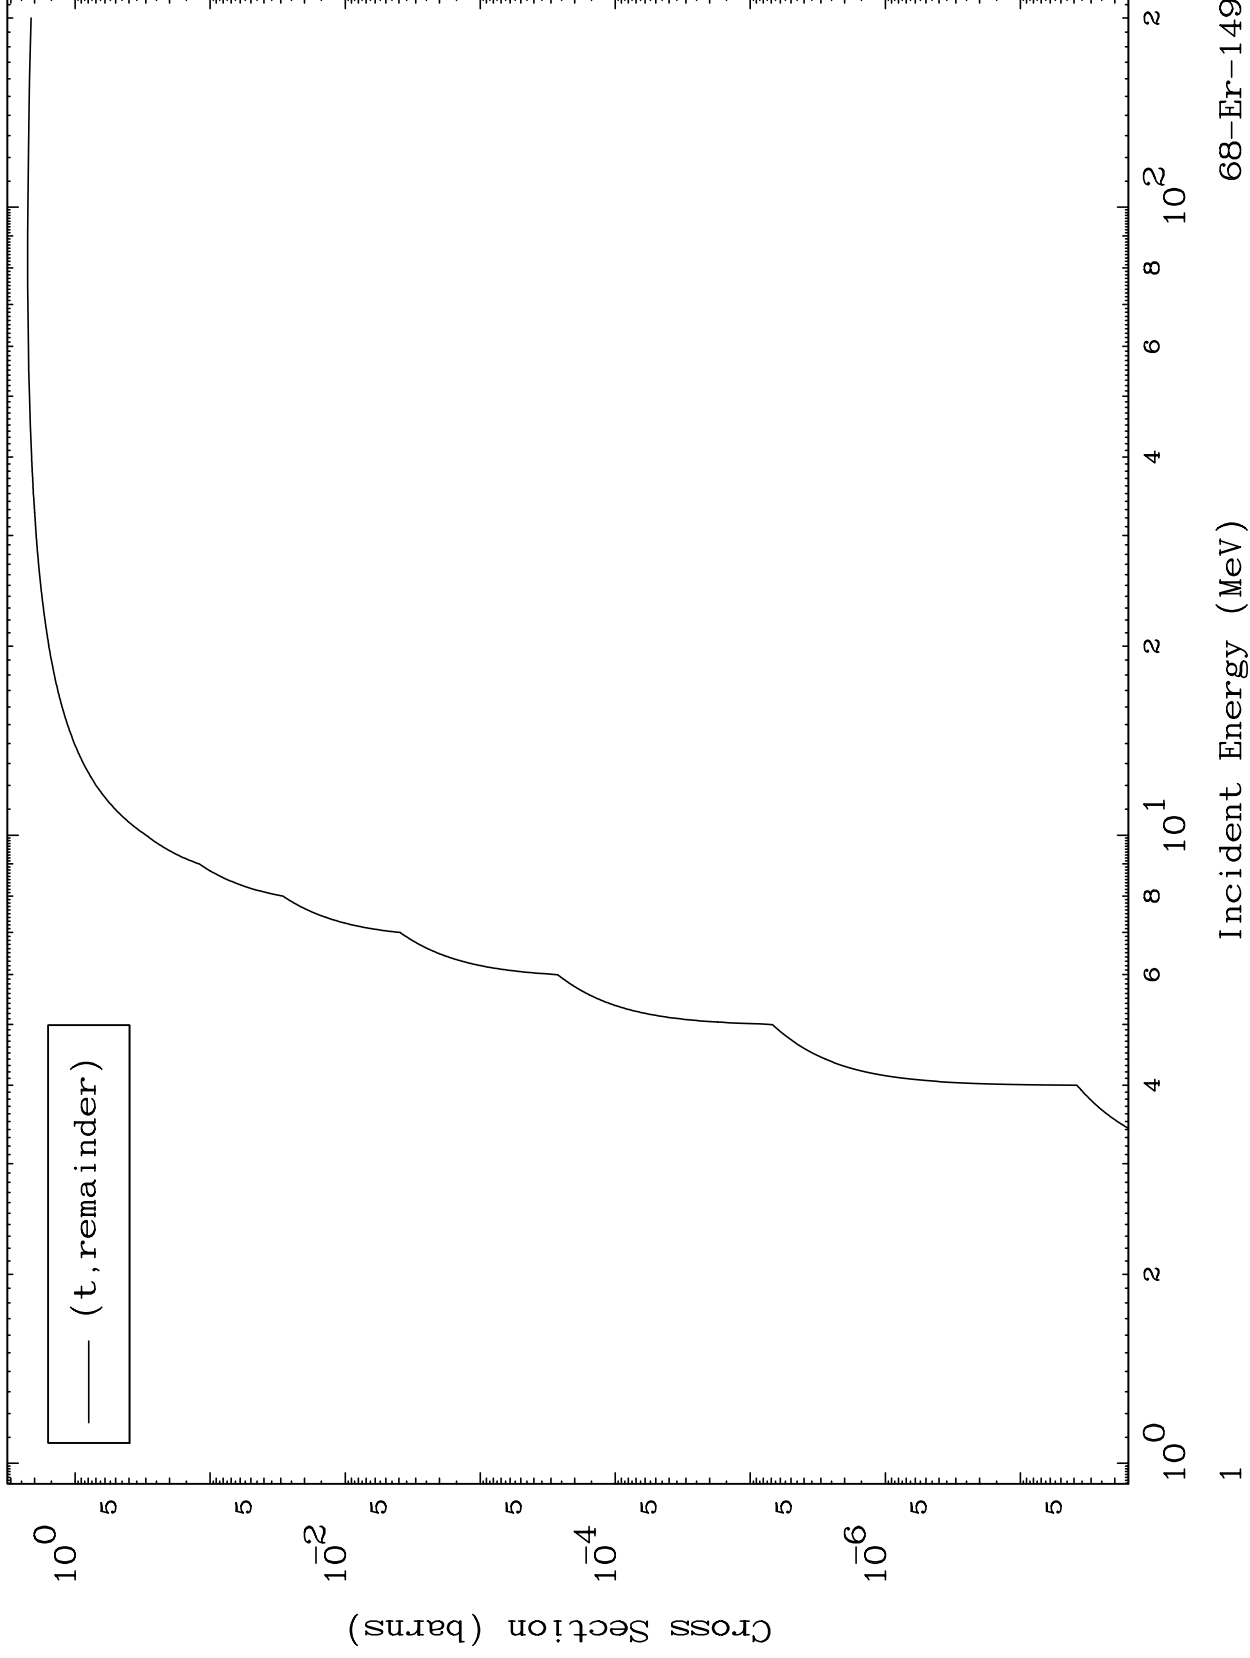

Press Mouse Button to Start

MAT 6787

Triton Major
0 Kelvin Cross Sections

68-Er-149

68-Er-149

Incident Energy (MeV)