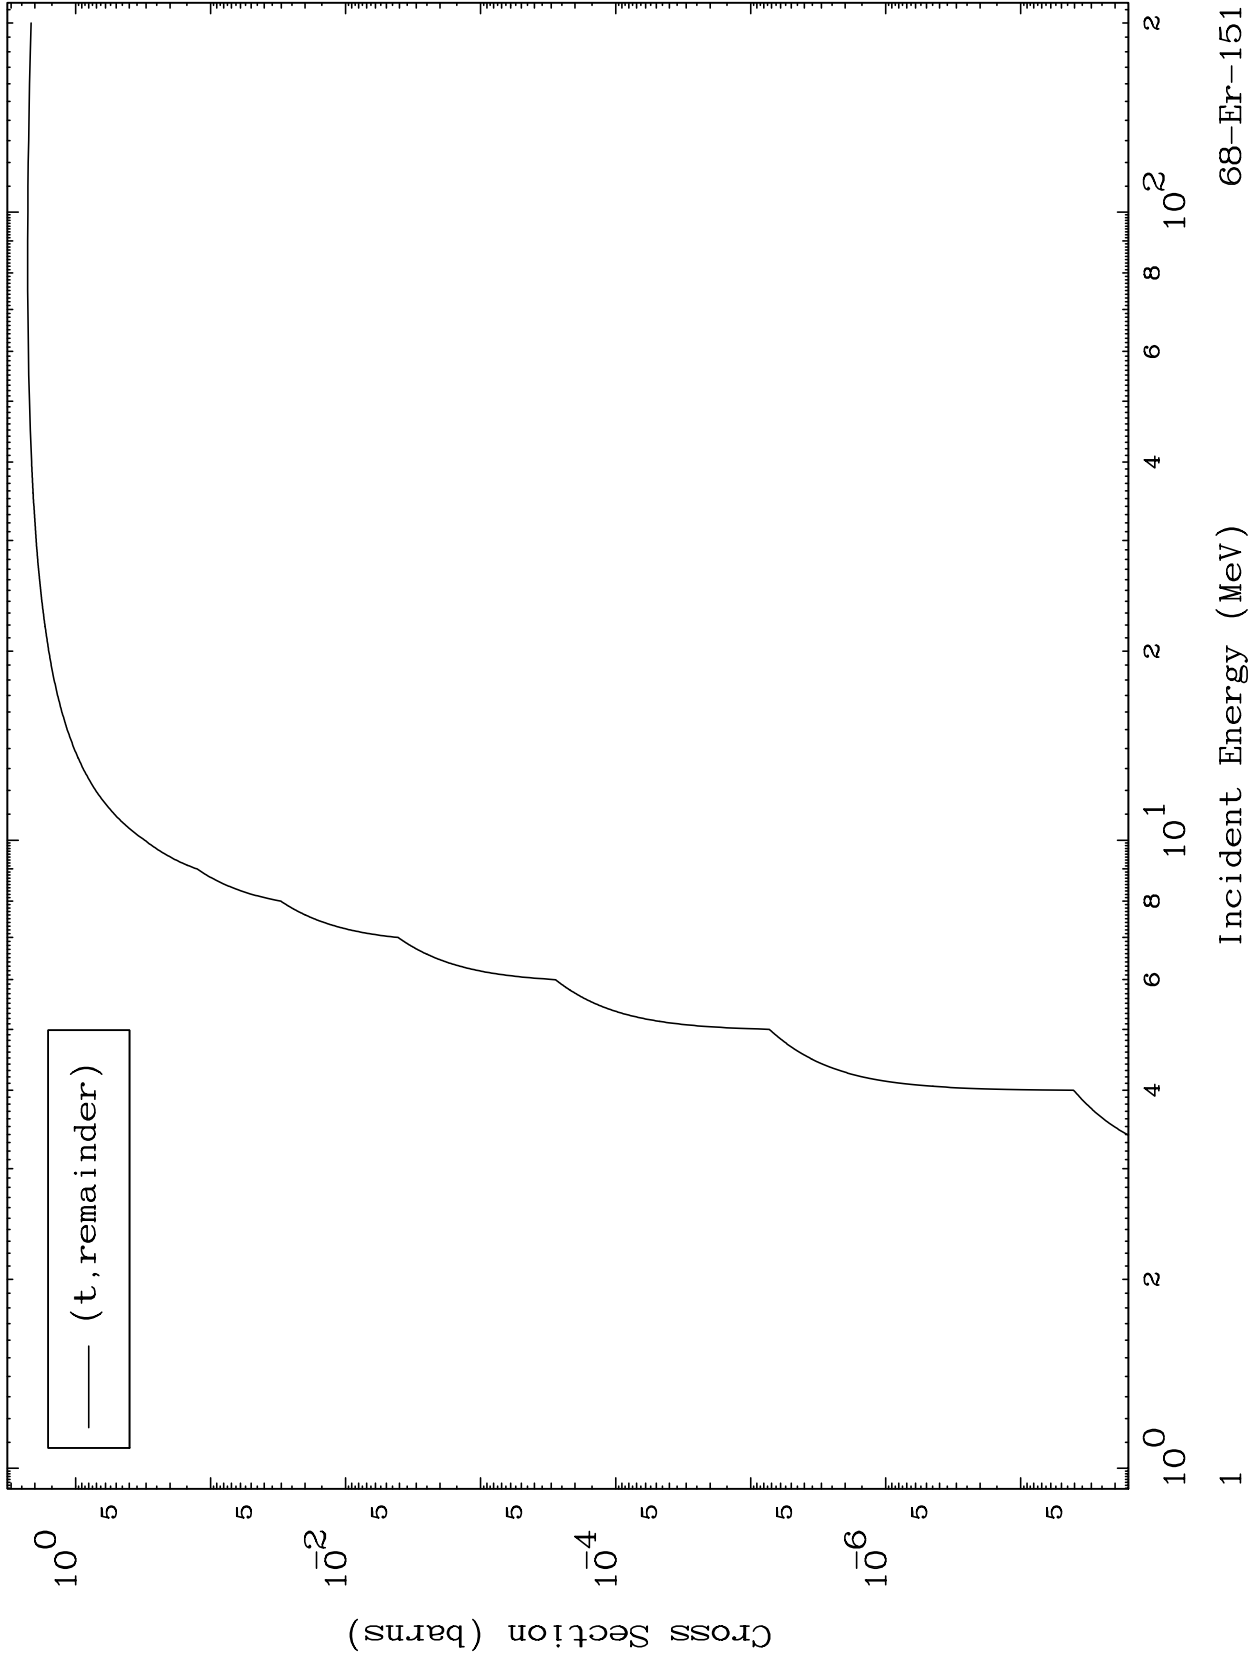

Press Mouse Button to Start

MAT 6792

Triton Major  
0 Kelvin Cross Sections

68-Er-151

68-Er-151

Incident Energy (MeV)