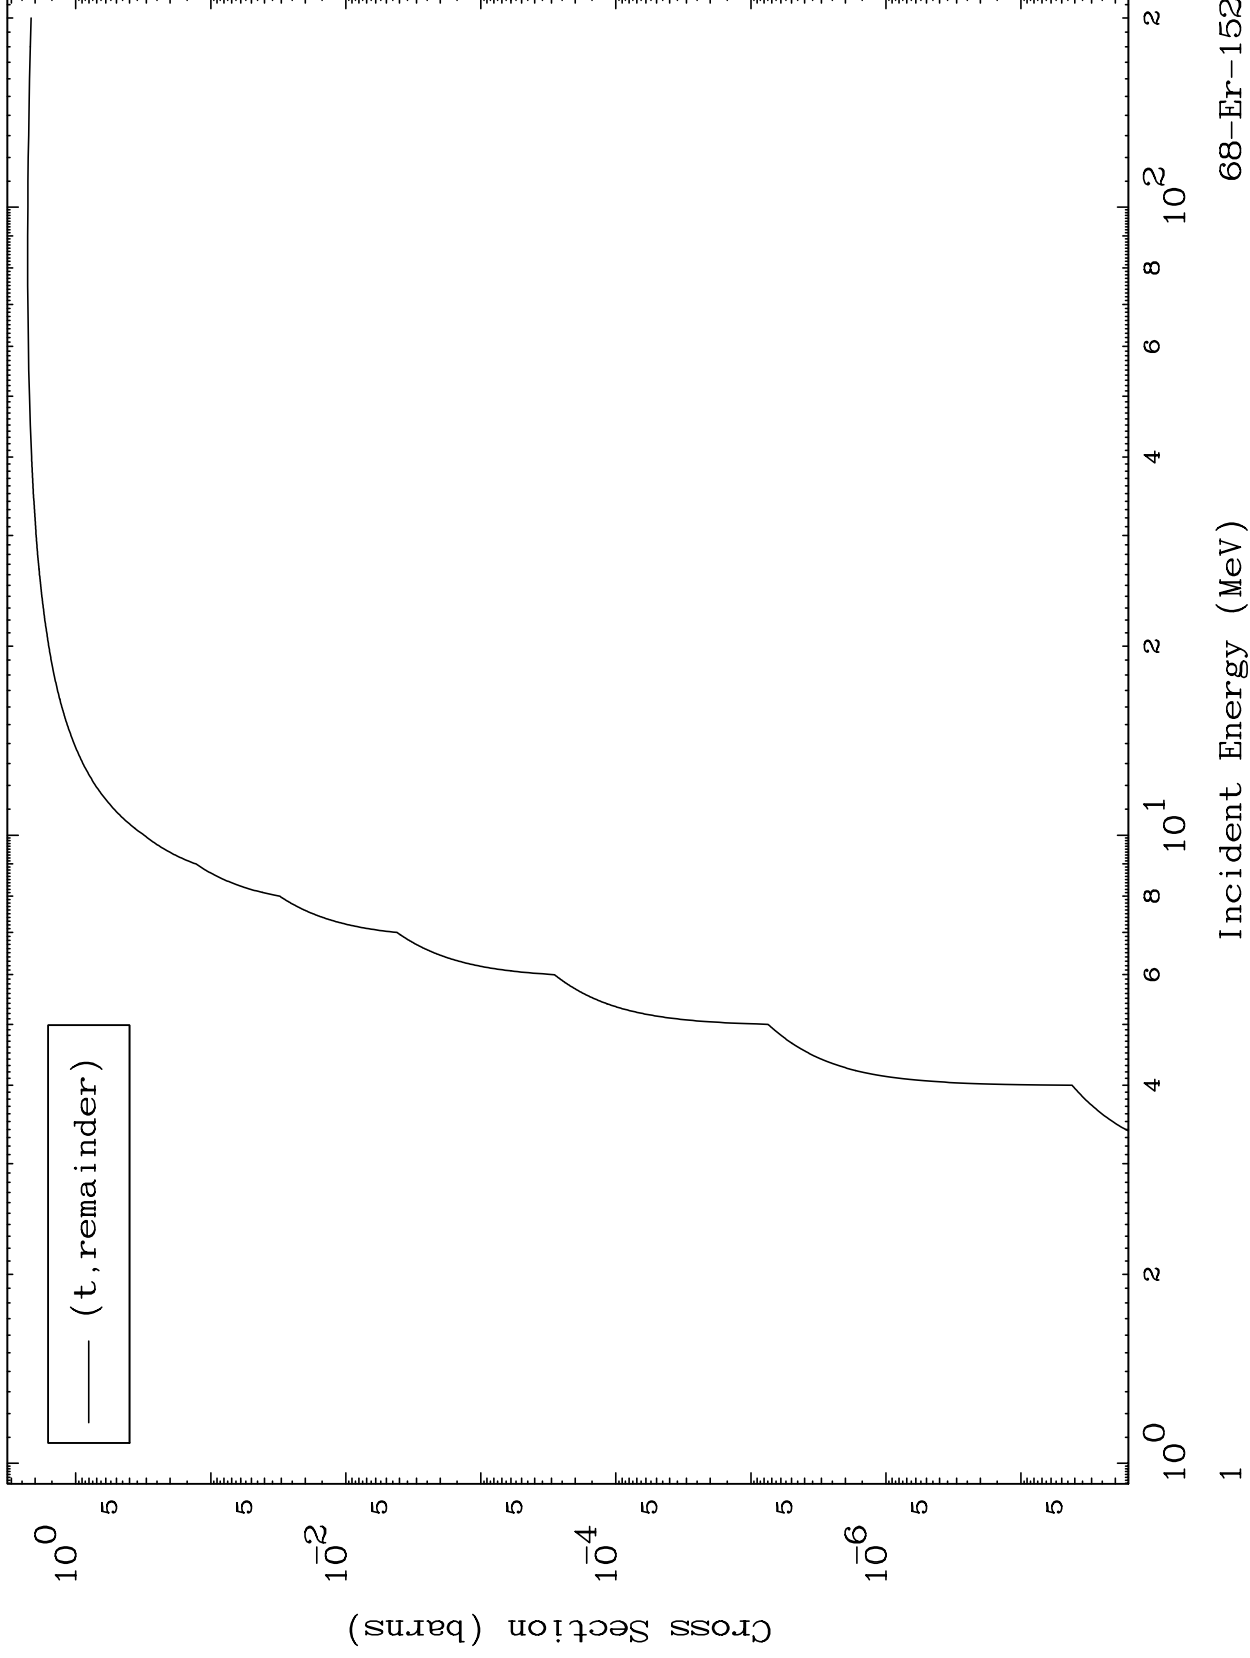

Press Mouse Button to Start

MAT 6795

Triton Major  
0 Kelvin Cross Sections

68-Er-152

68-Er-152

Incident Energy (MeV)