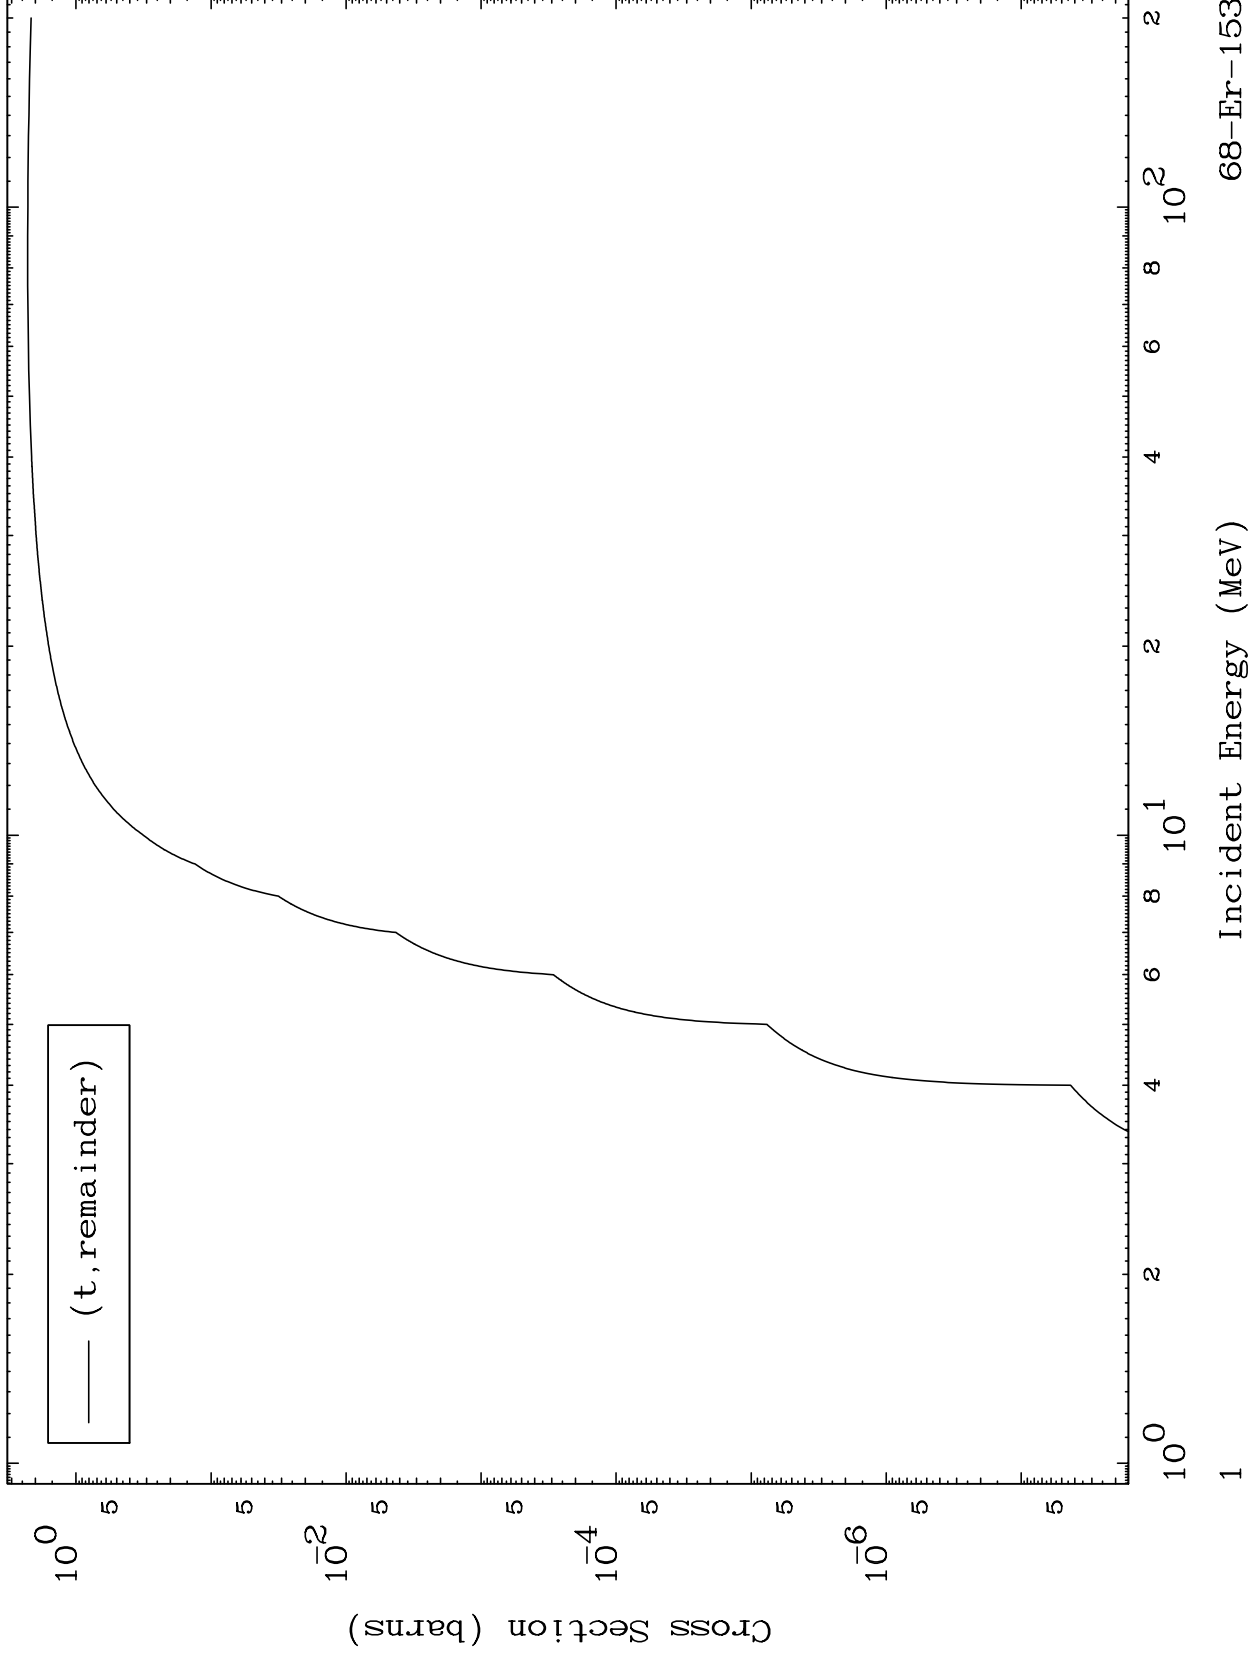

Press Mouse Button to Start

MAT 6798

Triton Major
0 Kelvin Cross Sections

68-Er-153

Incident Energy (MeV)

68-Er-153