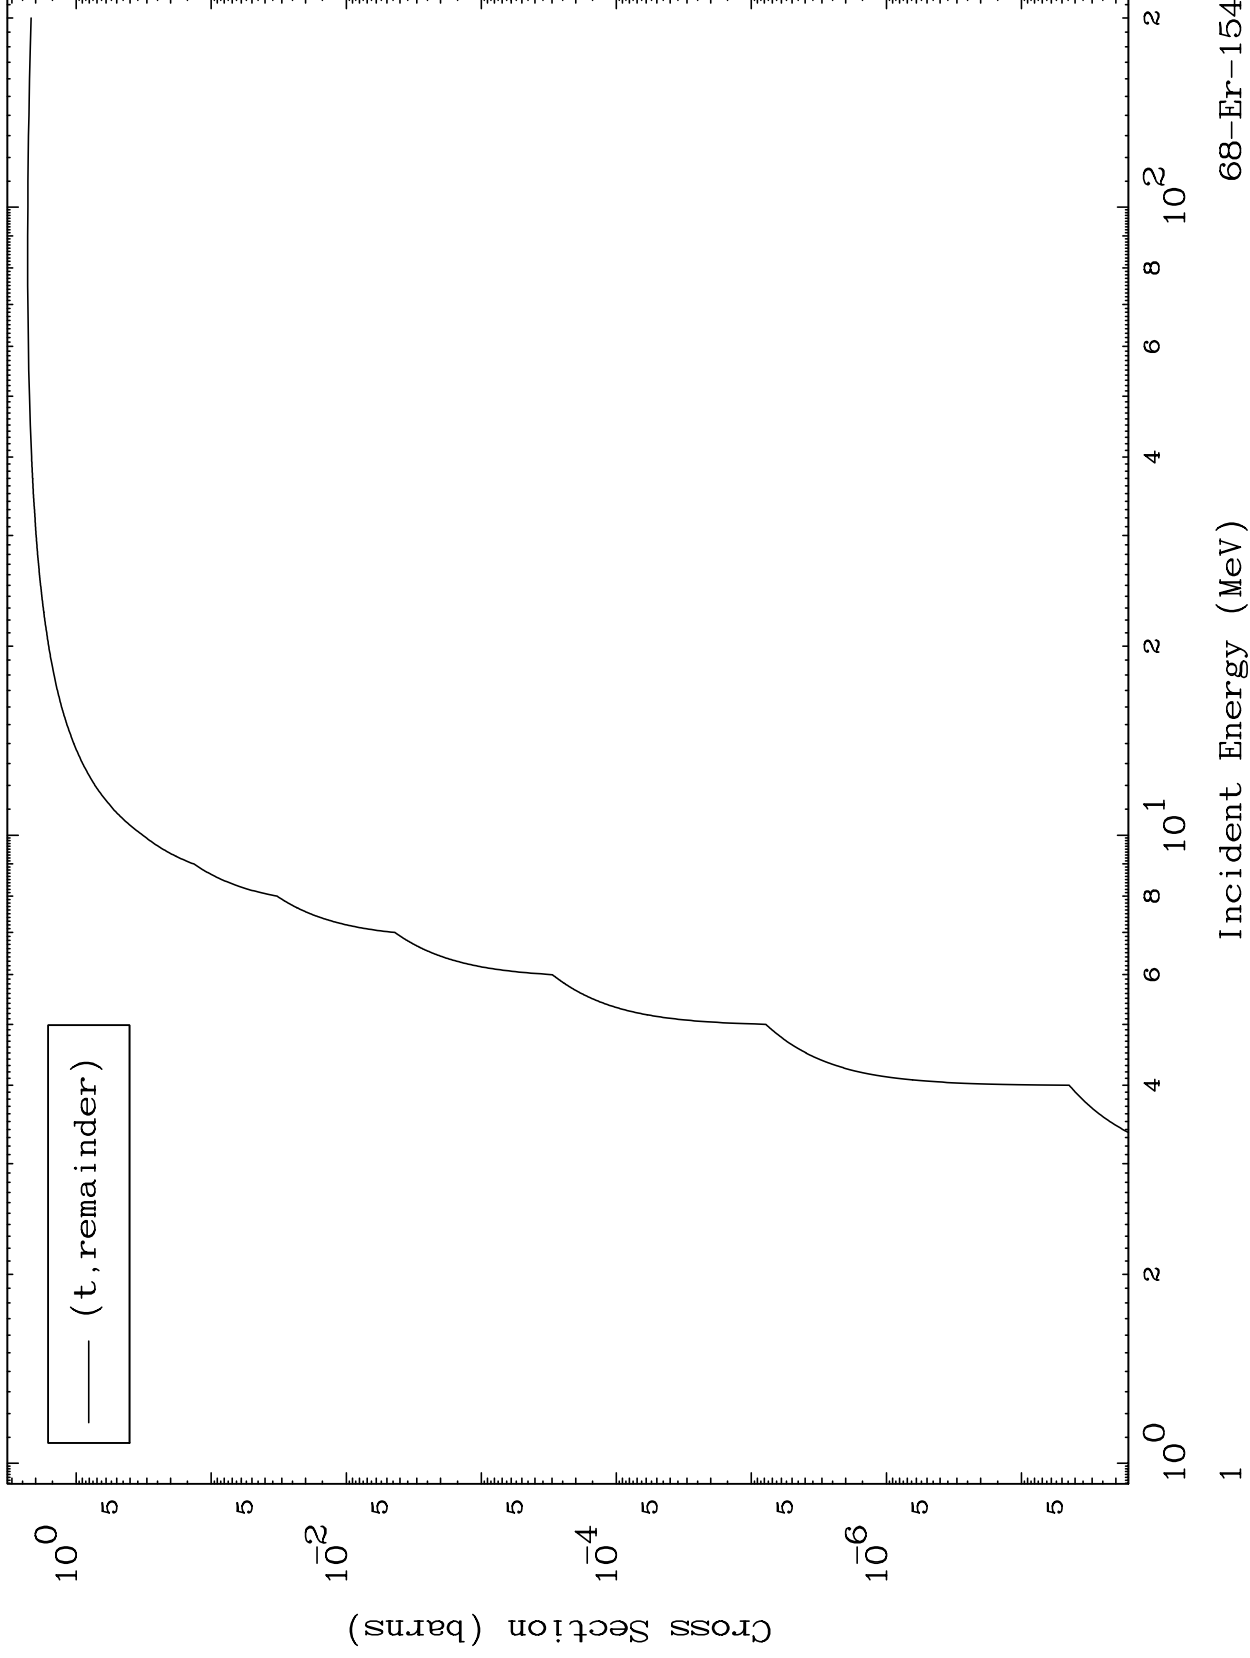

Press Mouse Button to Start

MAT 6801

Triton Major
0 Kelvin Cross Sections

68-Er-154

Incident Energy (MeV)

68-Er-154