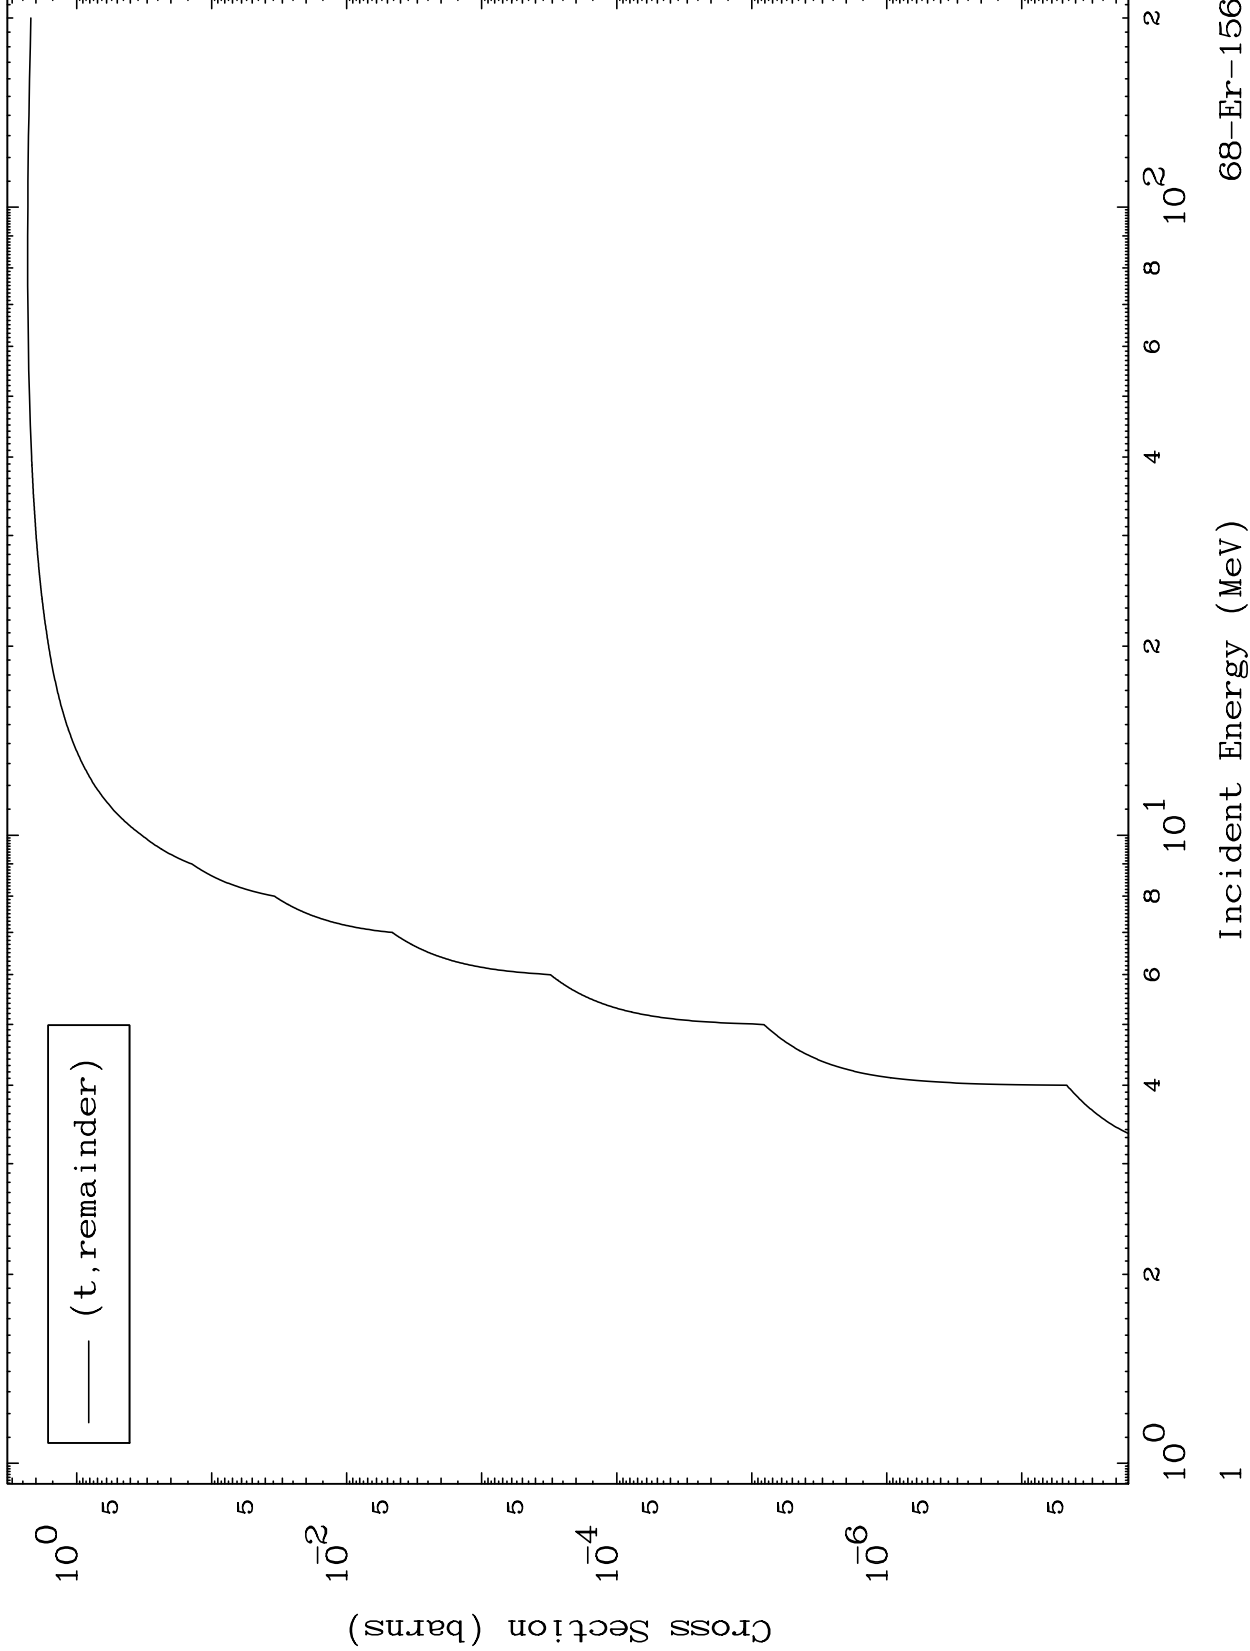

Press Mouse Button to Start

MAT 6807

Triton Major
0 Kelvin Cross Sections

68-Er-156

Incident Energy (MeV)

68-Er-156