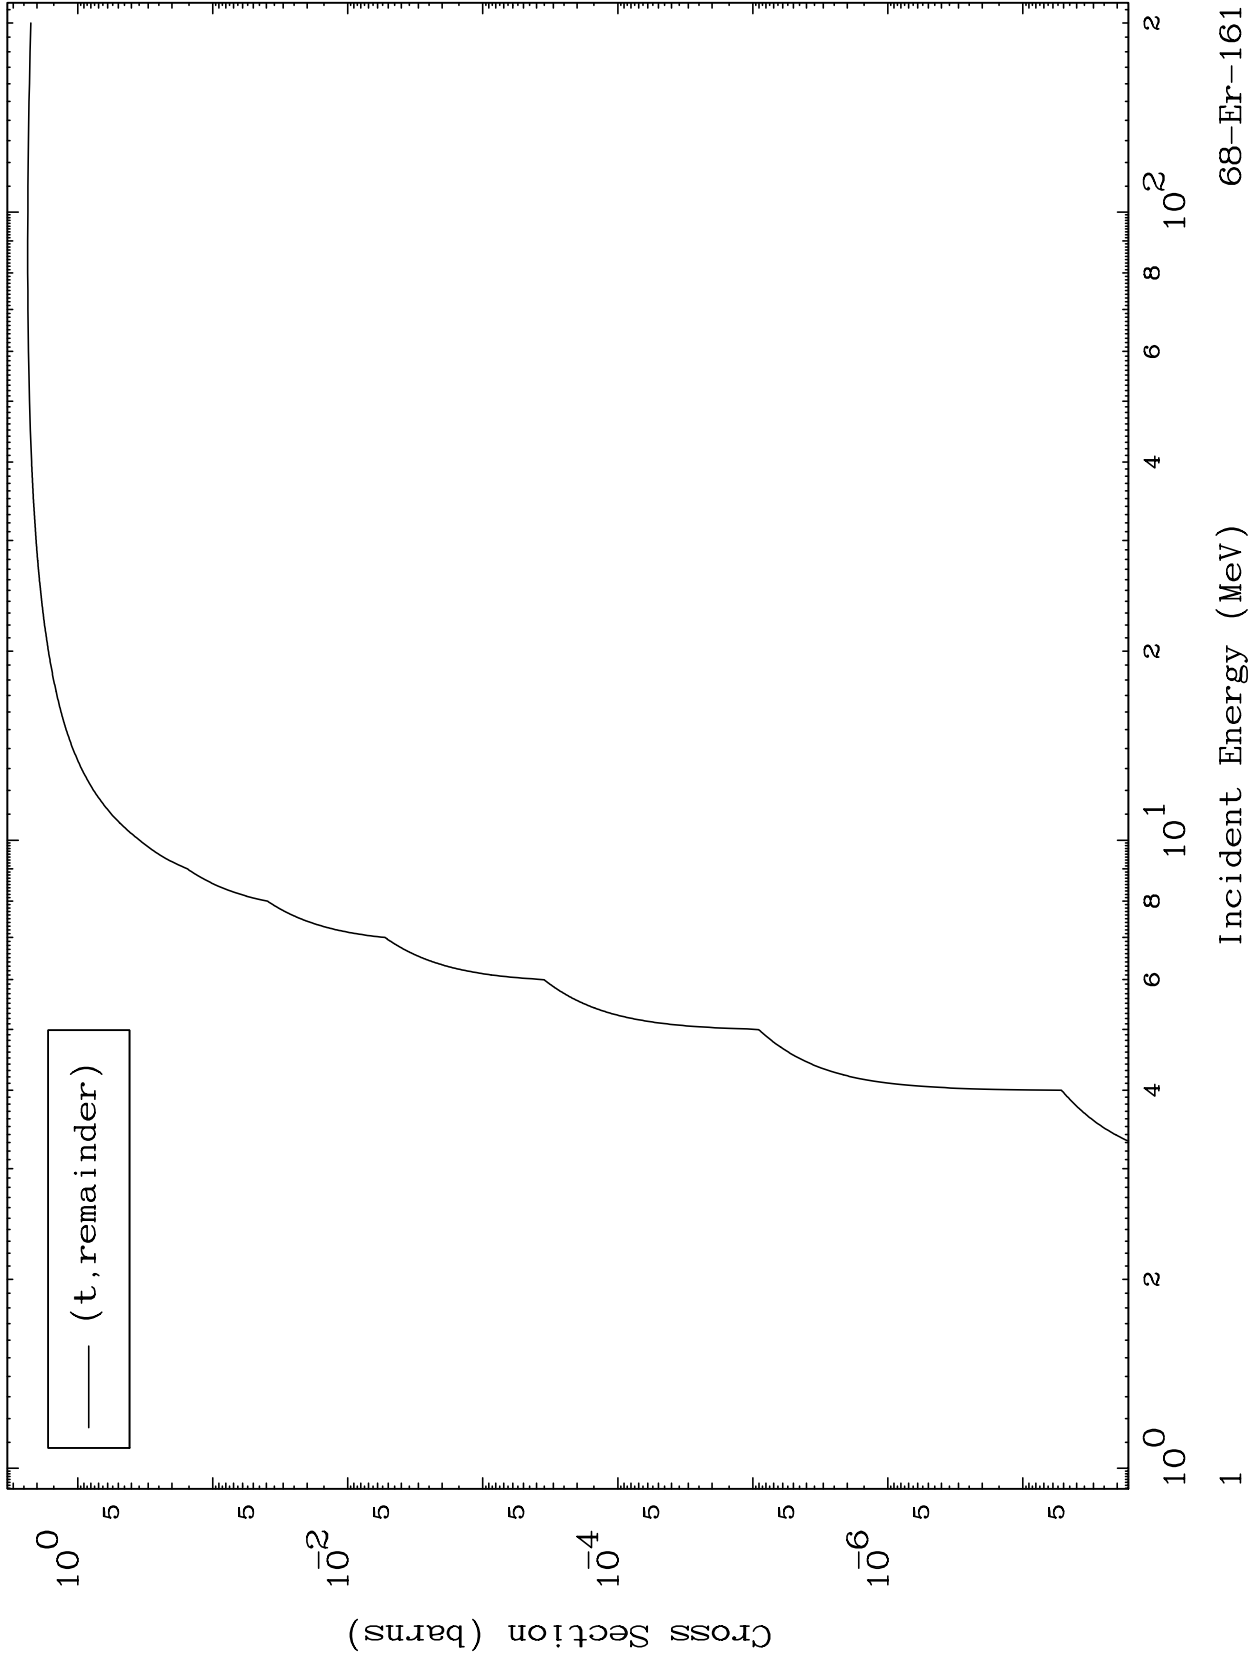

Press Mouse Button to Start

MAT 6822

Triton Major
0 Kelvin Cross Sections

68-Er-161

68-Er-161