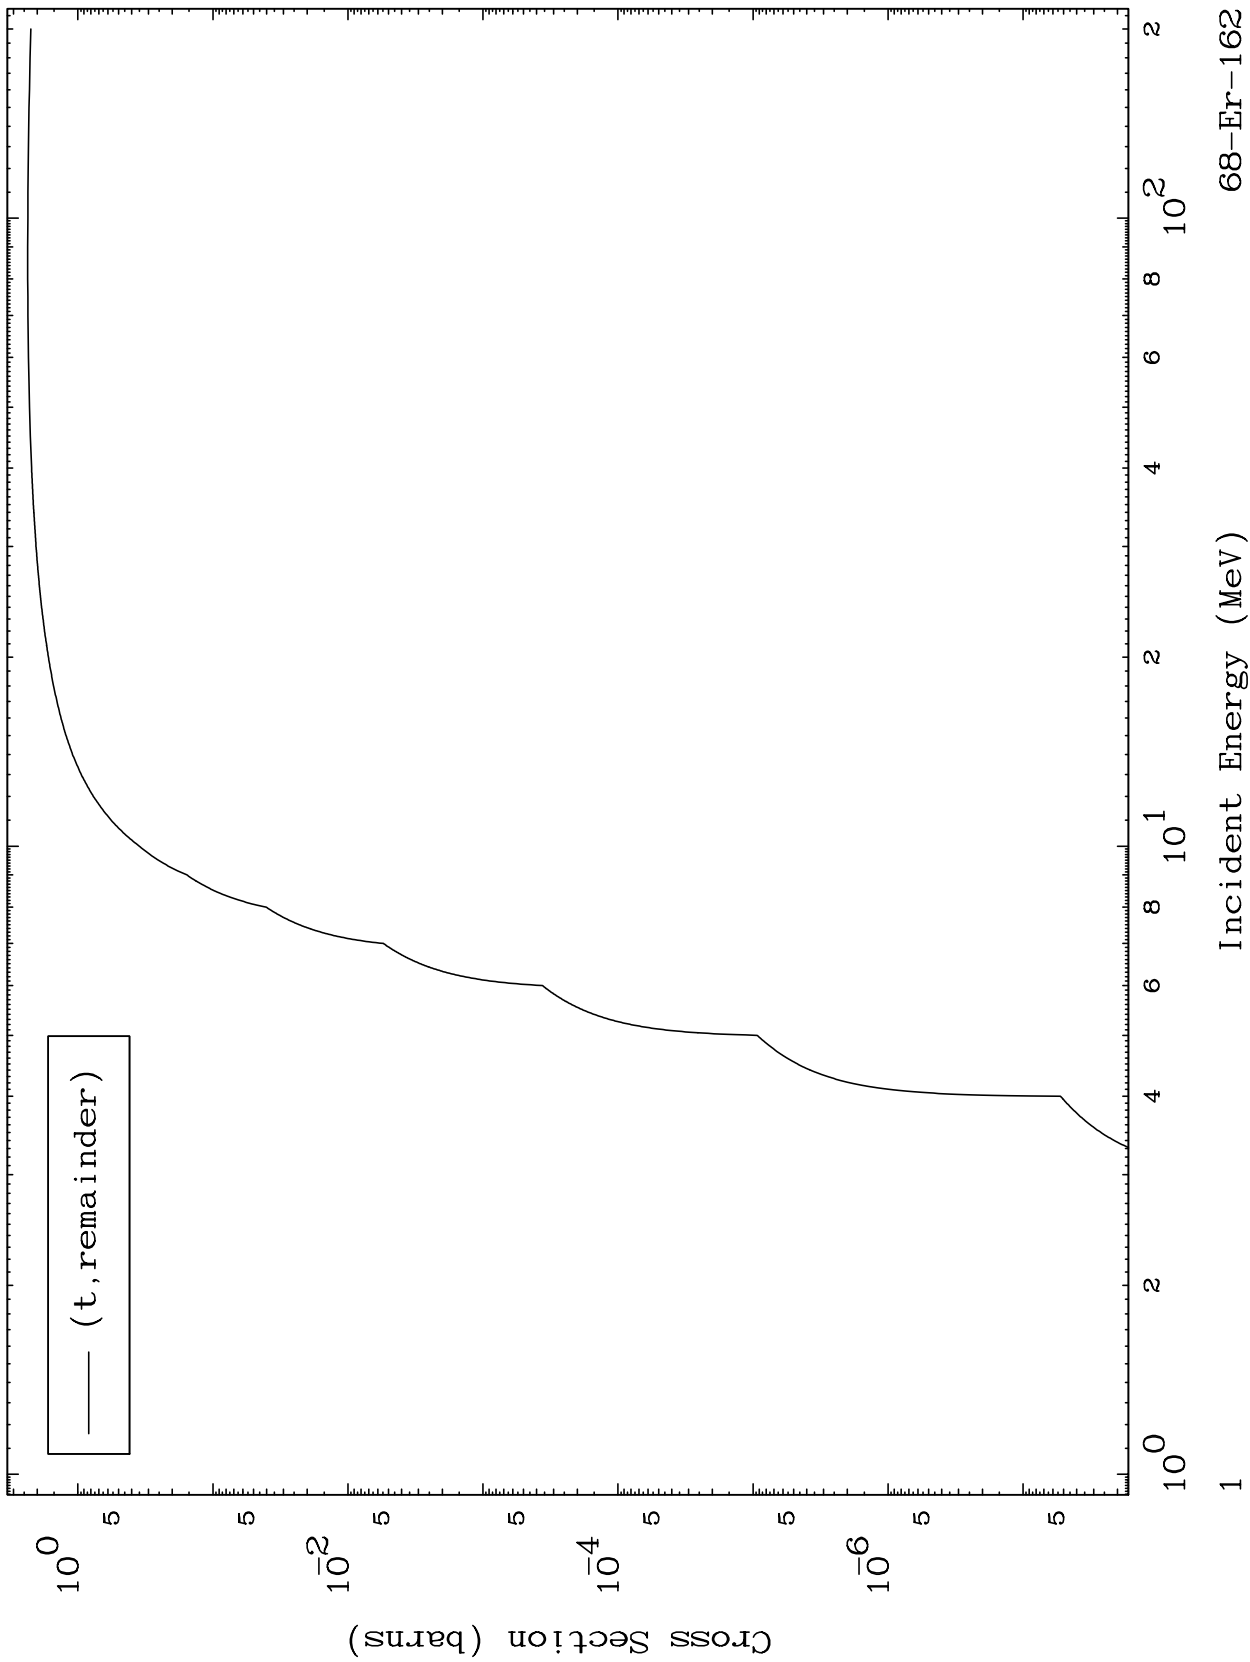

Press Mouse Button to Start

MAT 6825

Triton Major
0 Kelvin Cross Sections

68-Er-162

68-Er-162