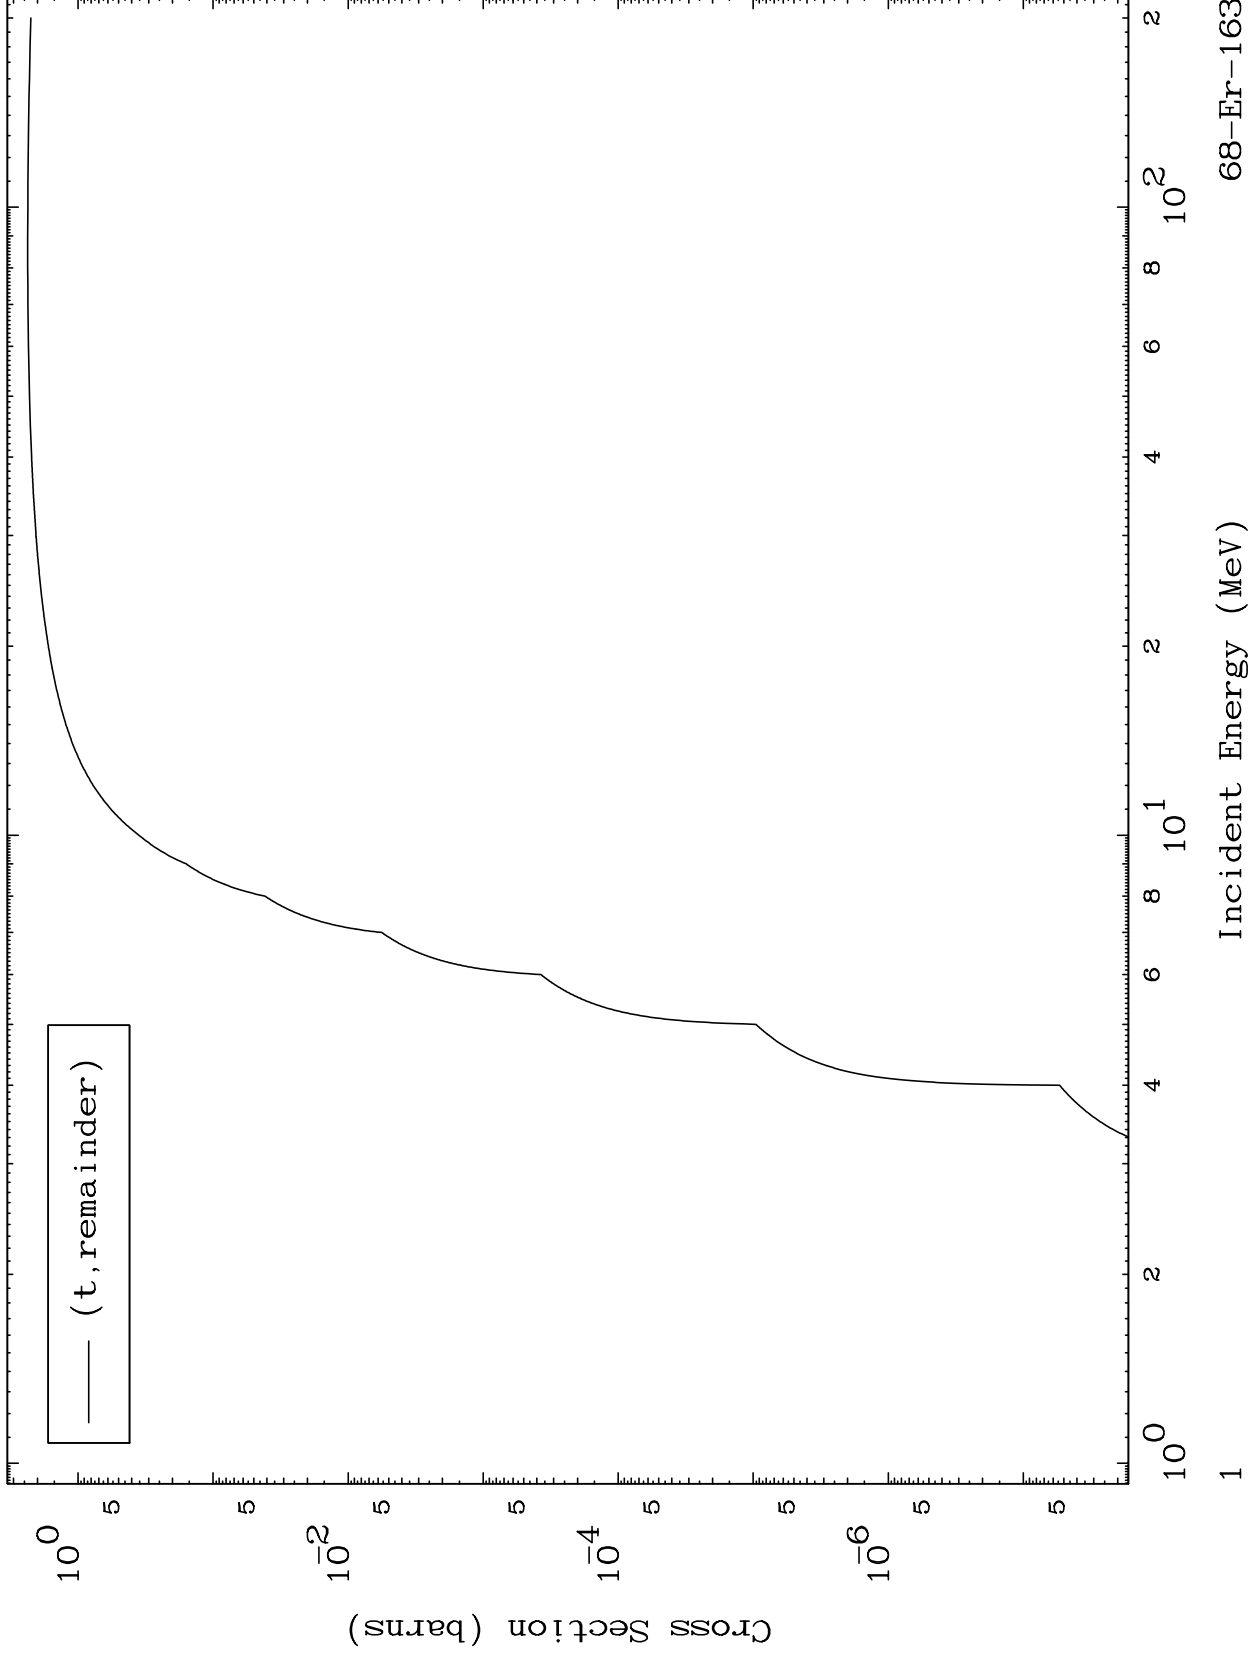

Press Mouse Button to Start

MAT 6828

Triton Major
0 Kelvin Cross Sections

68-Er-163

Incident Energy (MeV)

68-Er-163