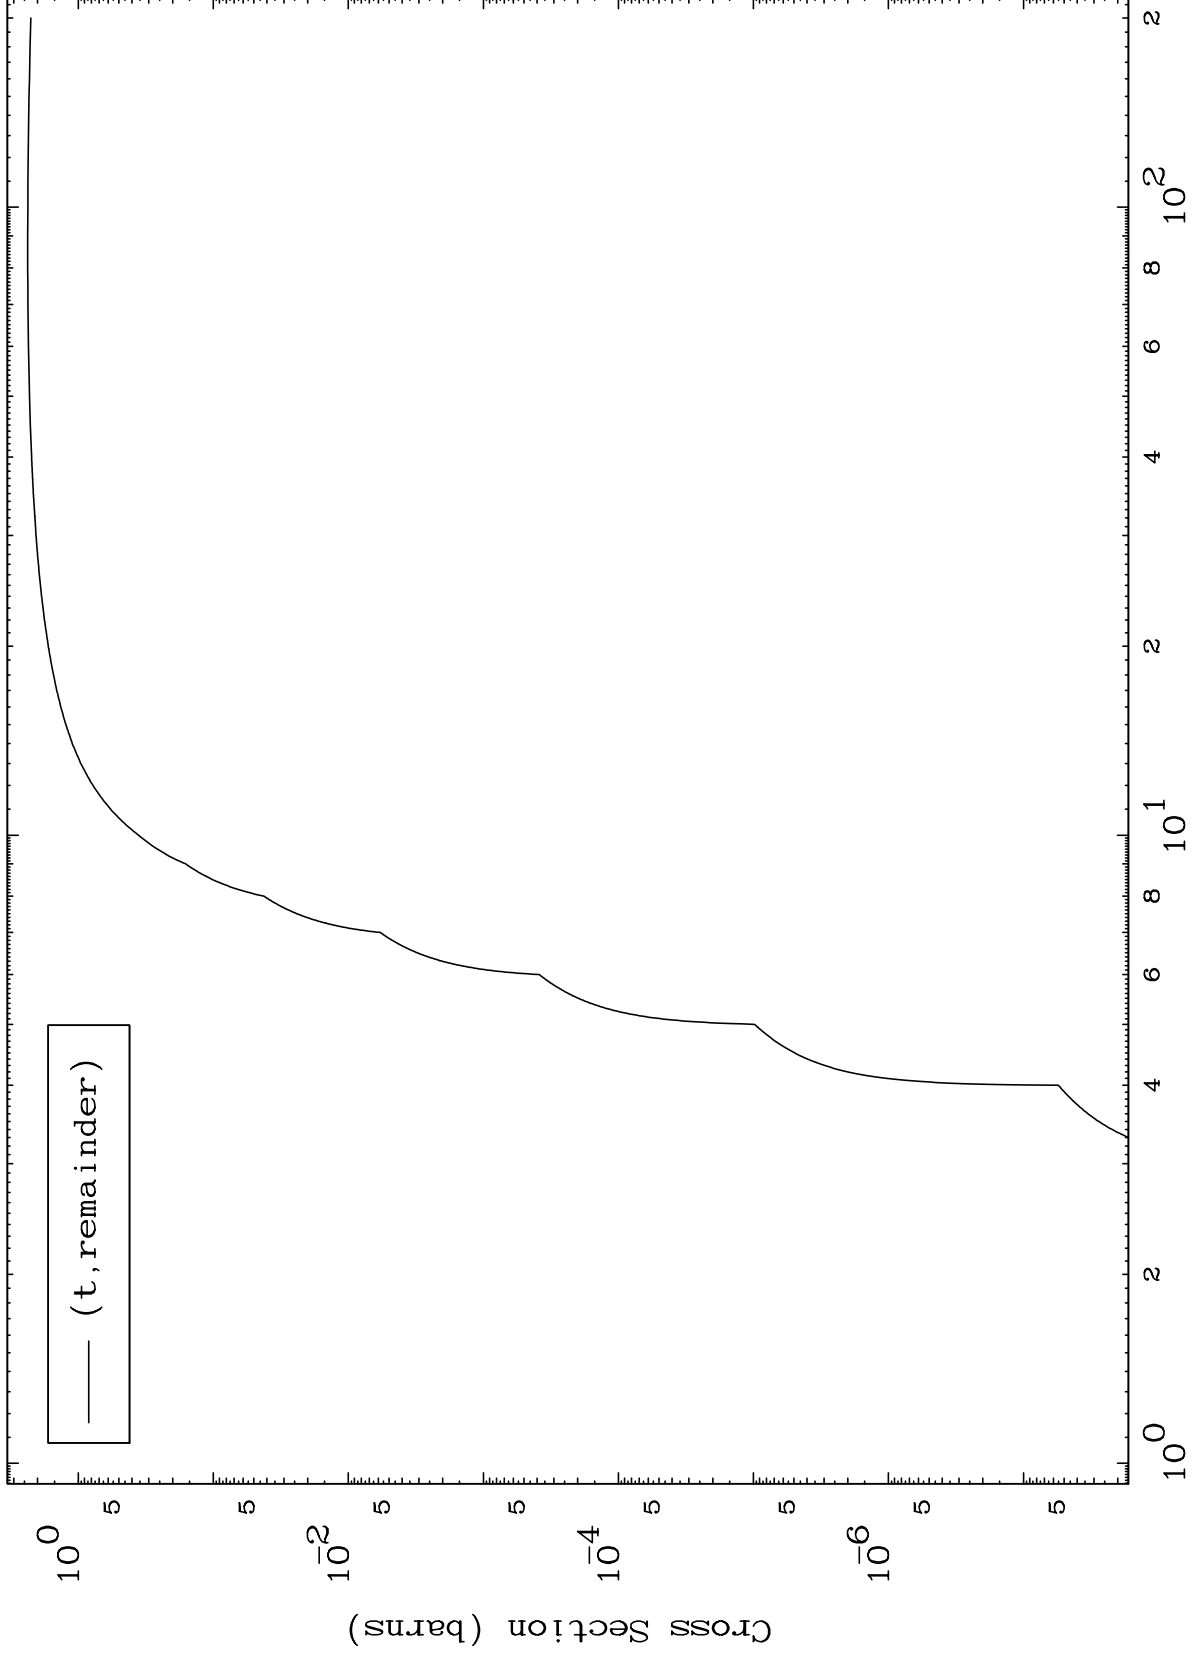

Press Mouse Button to Start

MAT 6831

Triton Major

68-Er-164

0 Kelvin Cross Sections

Incident Energy (MeV)

68-Er-164