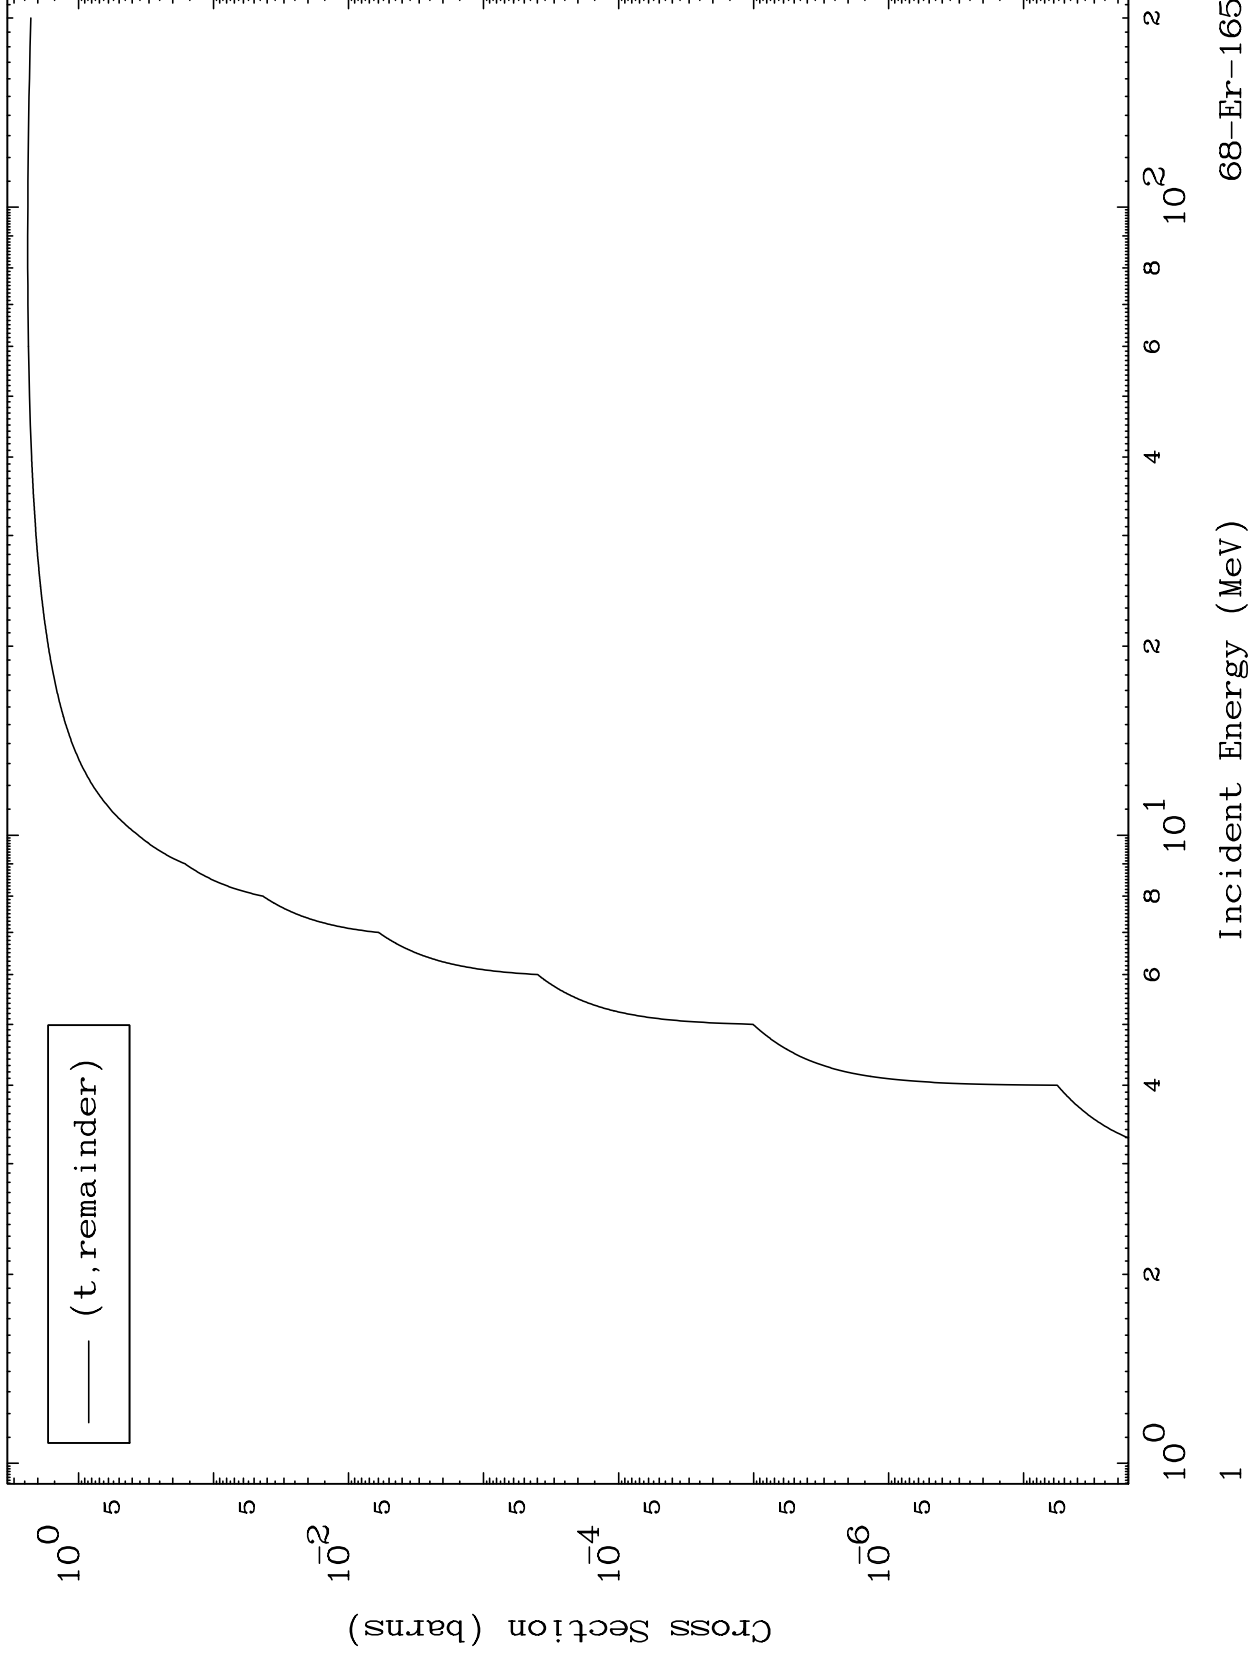

Press Mouse Button to Start

MAT 6834

Triton Major
0 Kelvin Cross Sections

68-Er-165

68-Er-165