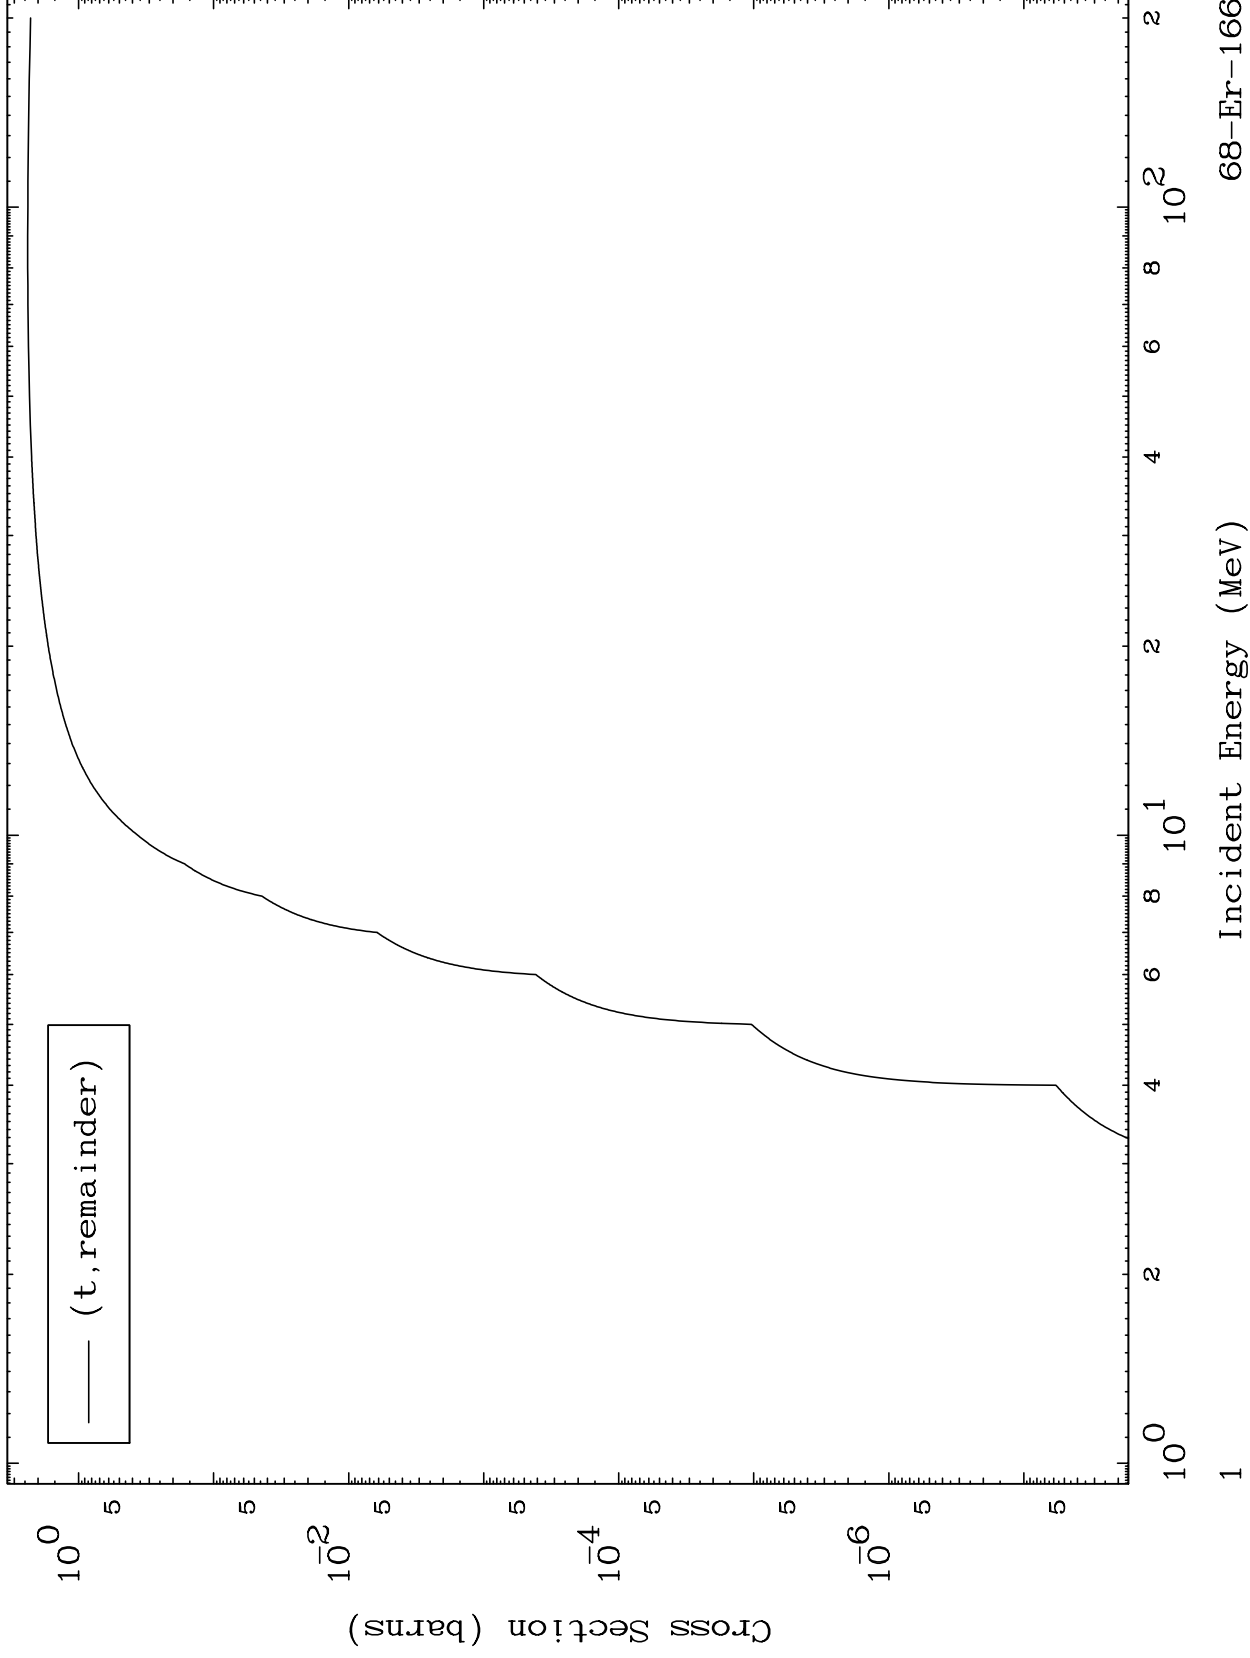

Press Mouse Button to Start

MAT 6837

Triton Major
0 Kelvin Cross Sections

68-Er-166

68-Er-166