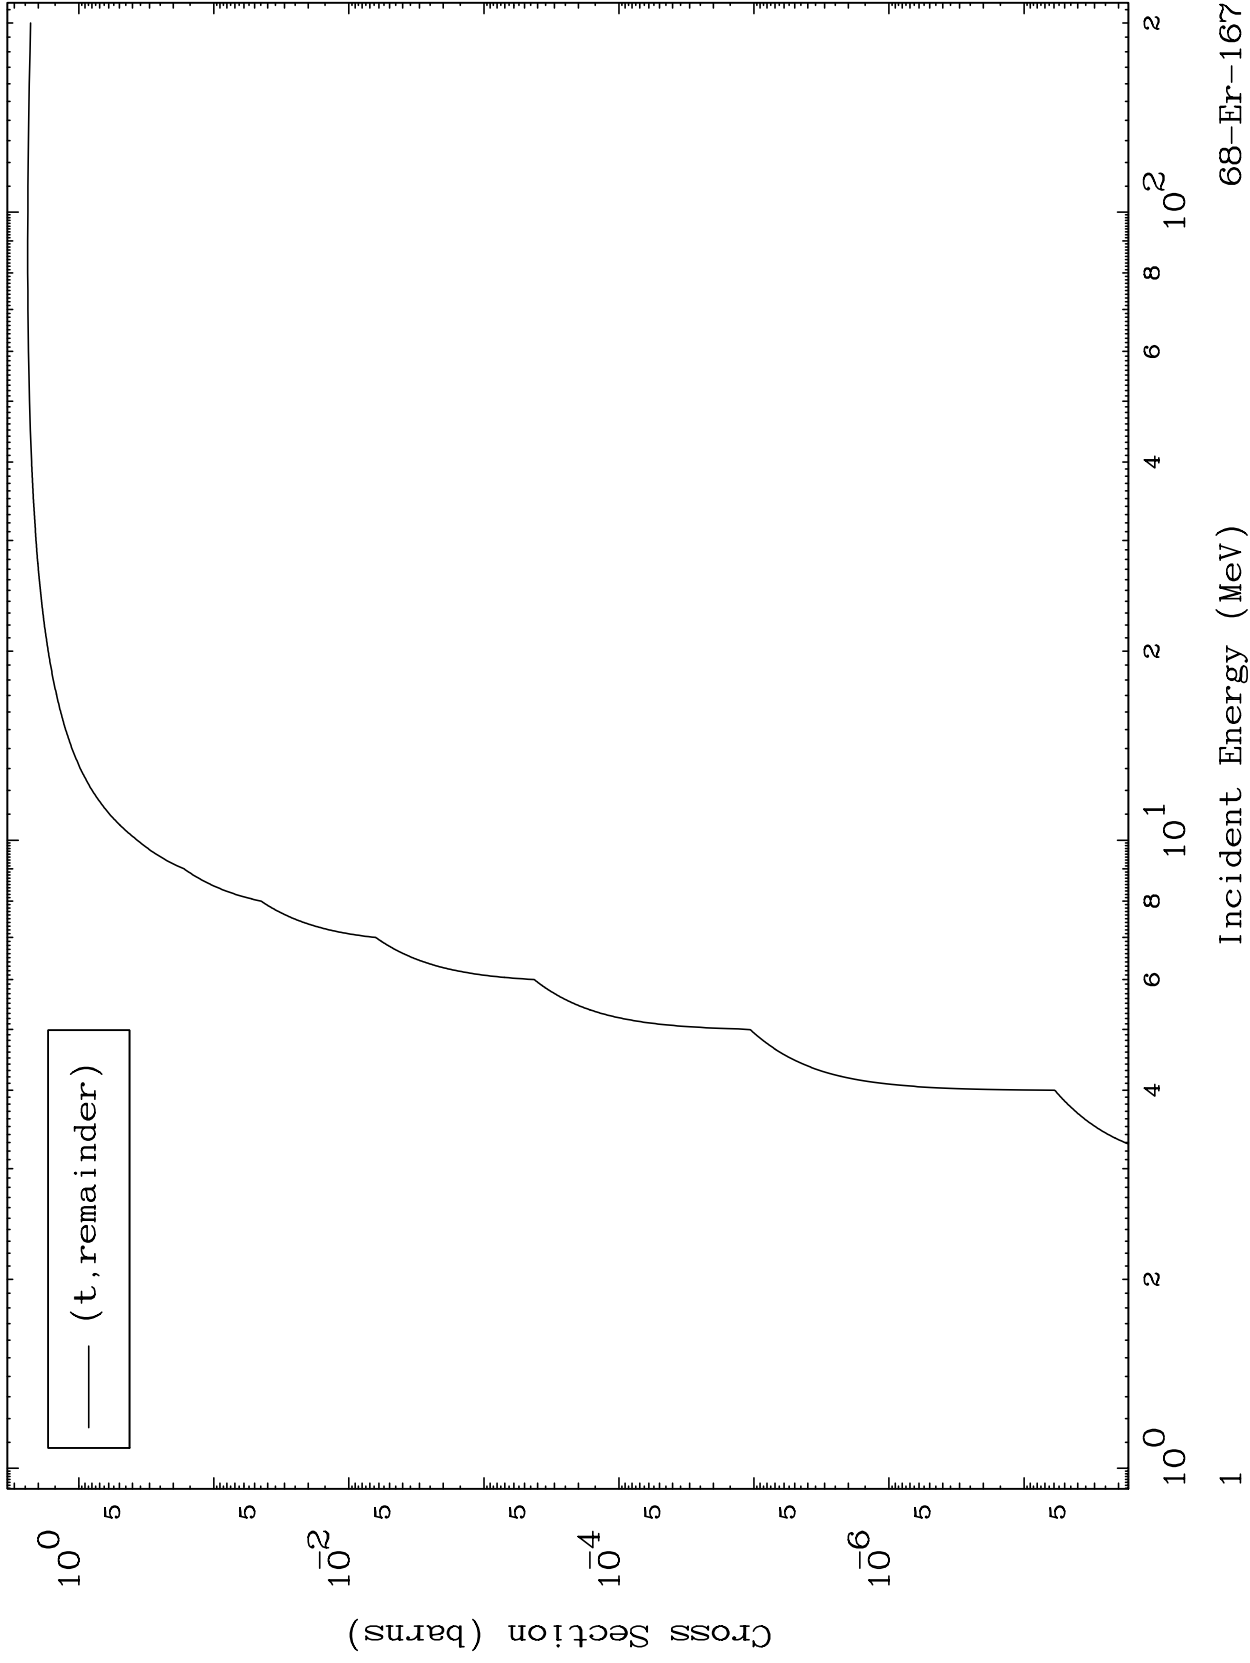

Press Mouse Button to Start

MAT 6840

Triton Major  
0 Kelvin Cross Sections

68-Er-167

Incident Energy (MeV)

68-Er-167