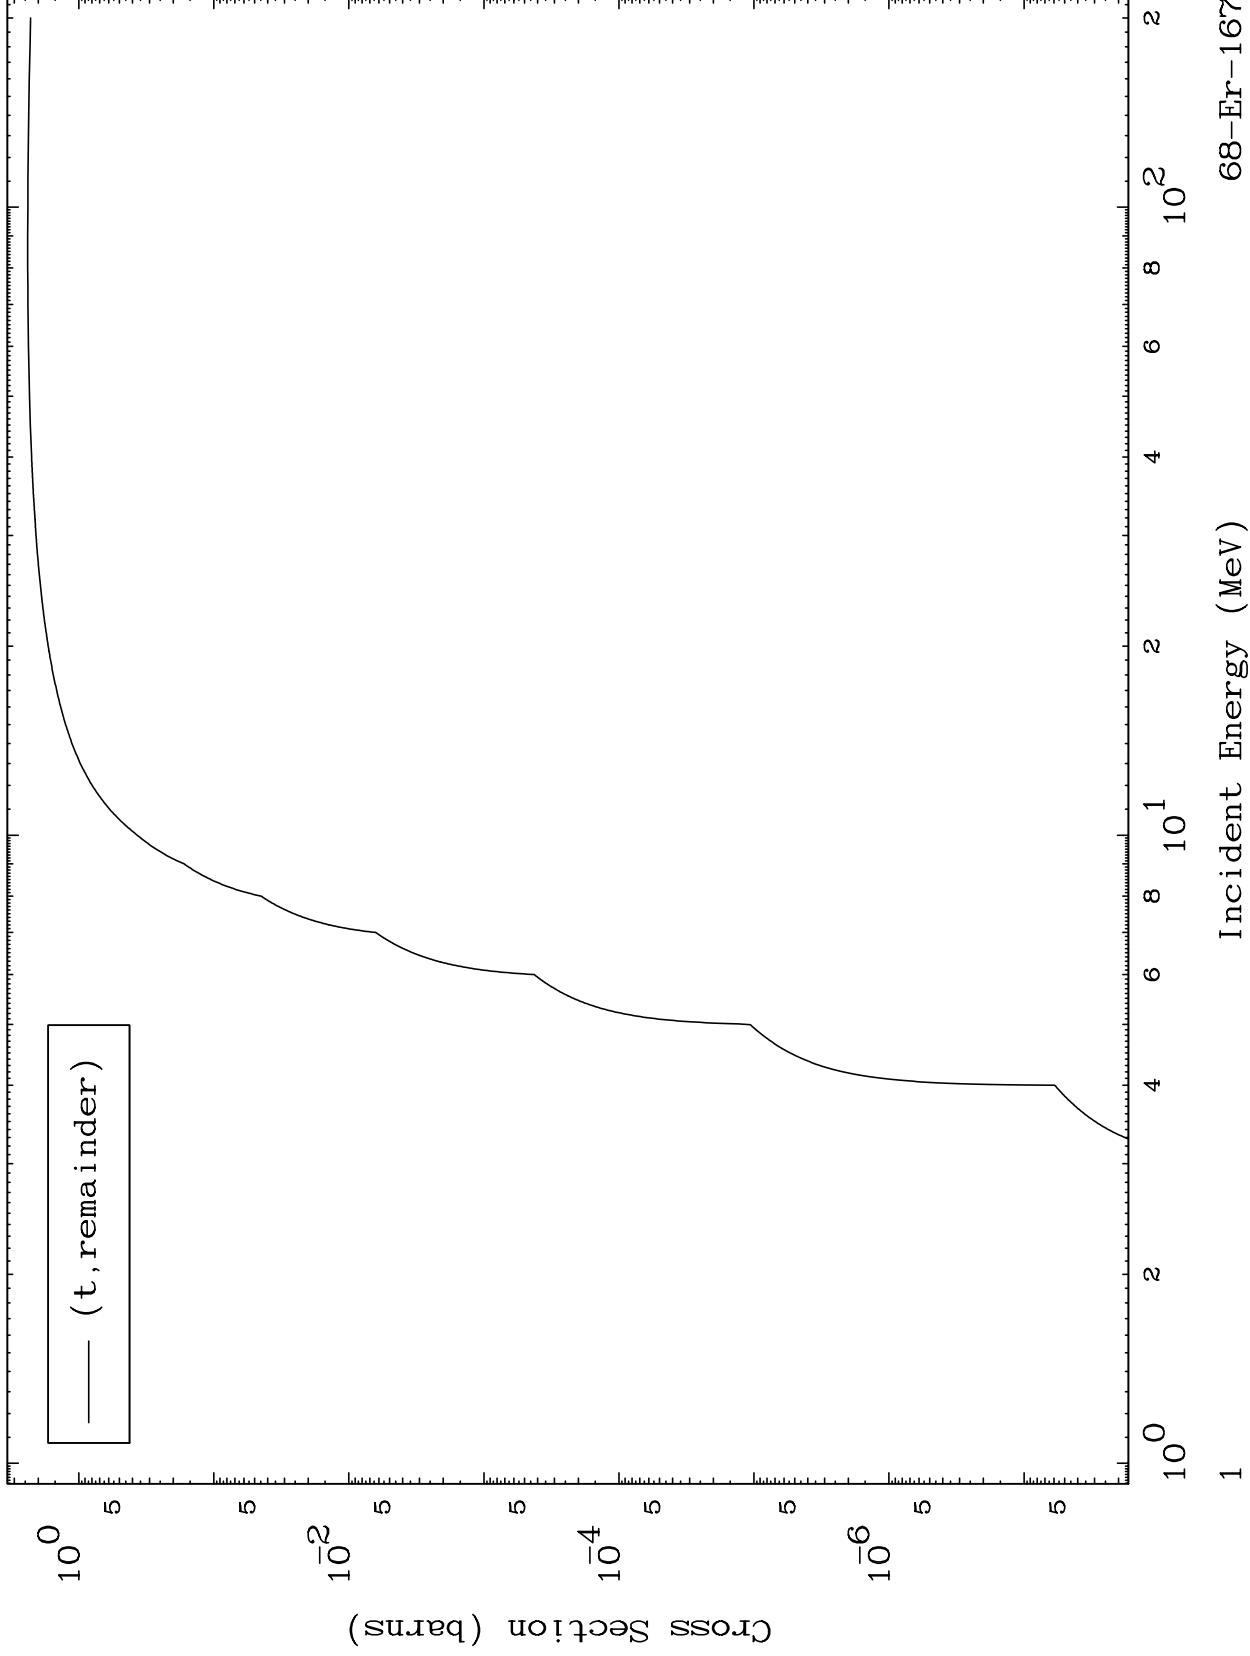

Press Mouse Button to Start

MAT 6841

Triton Major
0 Kelvin Cross Sections

68-Er-167

68-Er-167