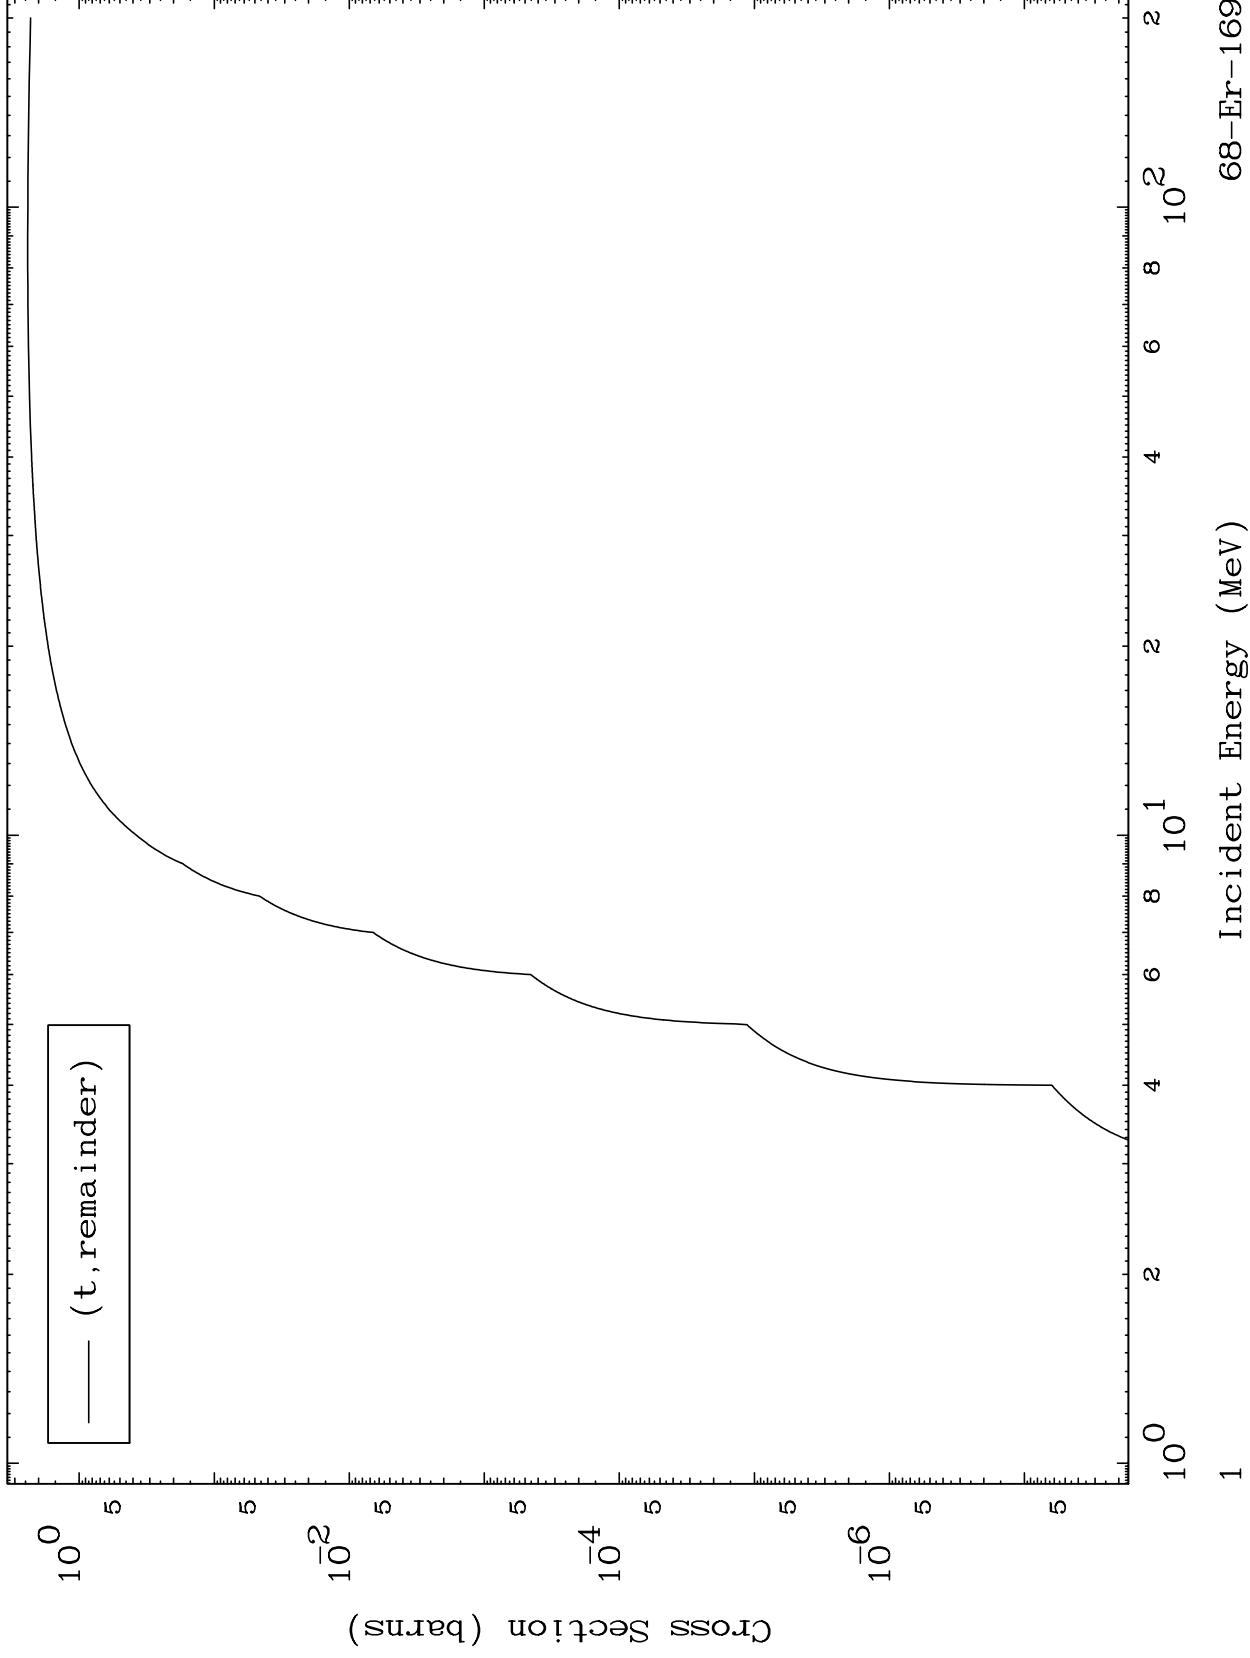

Press Mouse Button to Start

MAT 6846

Triton Major
0 Kelvin Cross Sections

68-Er-169

Incident Energy (MeV)

68-Er-169