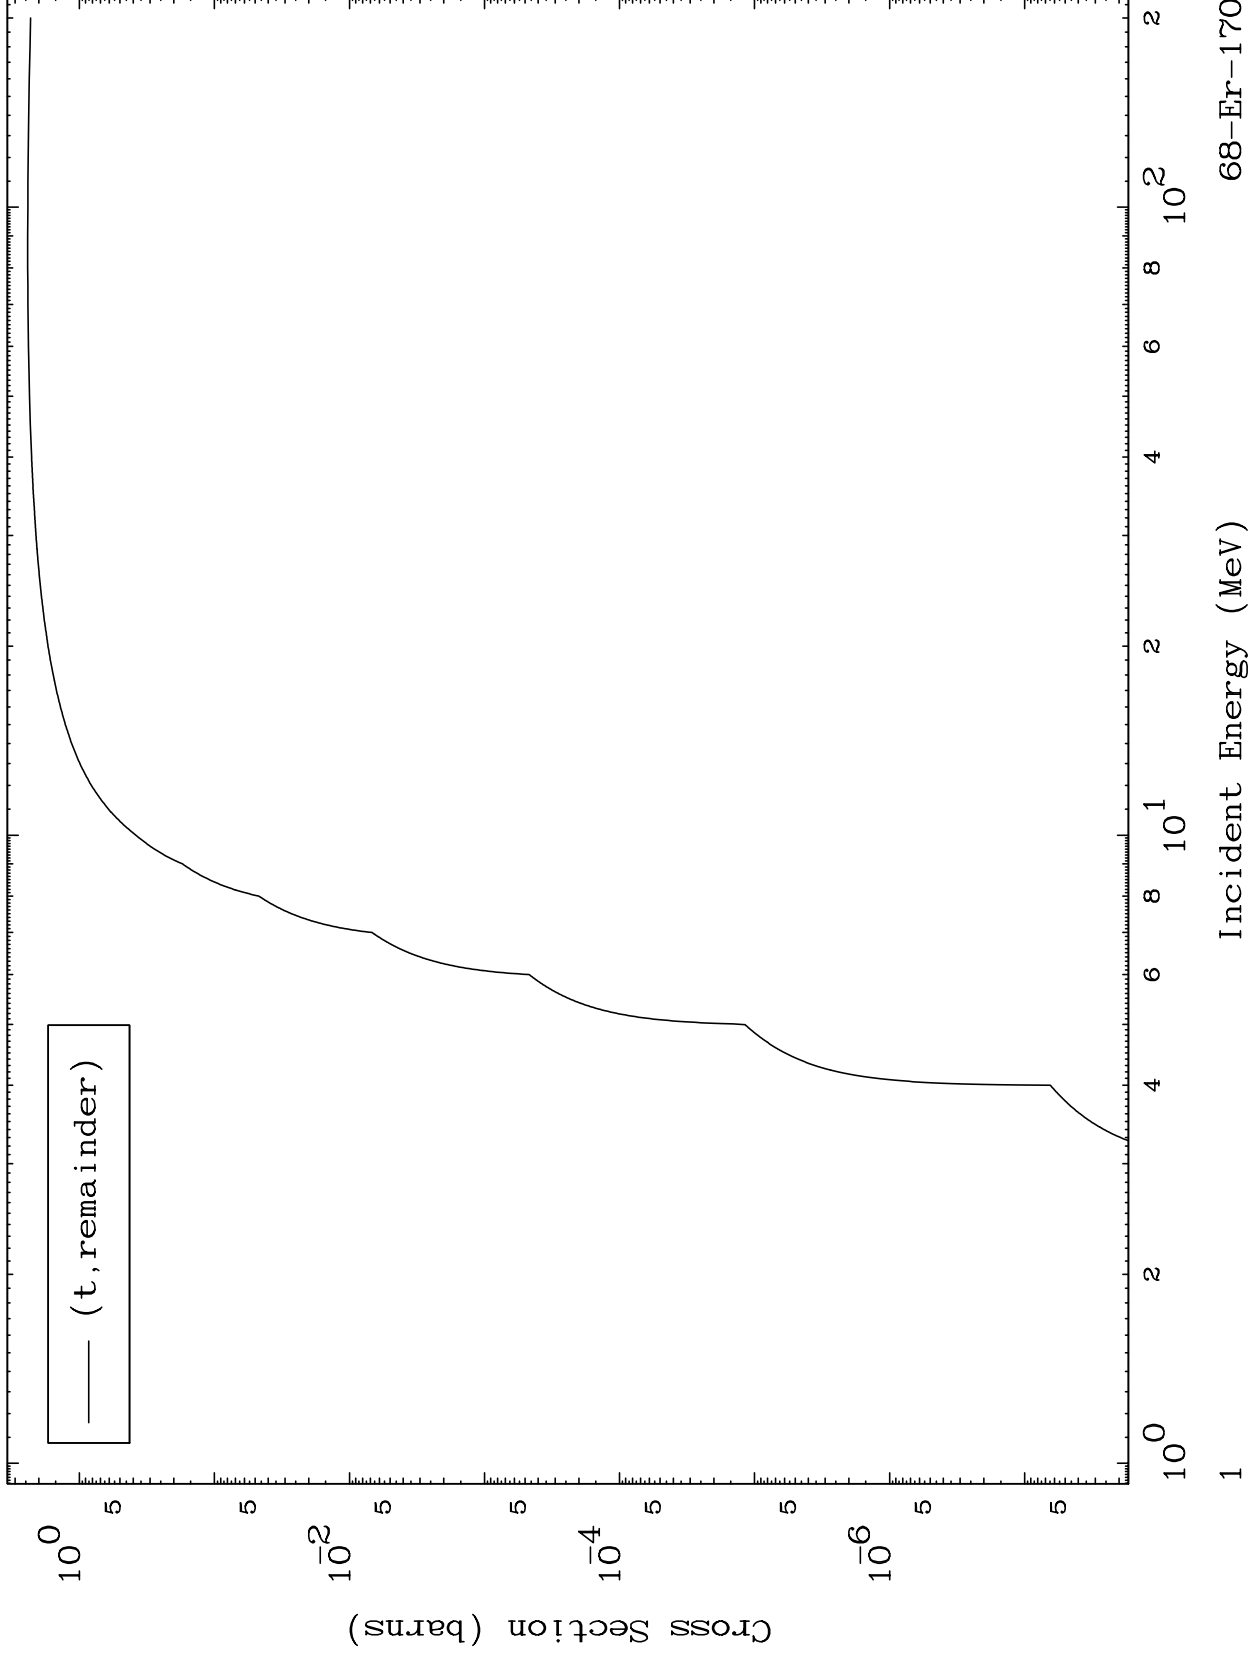

Press Mouse Button to Start

MAT 6849

Triton Major
0 Kelvin Cross Sections

68-Er-170

Incident Energy (MeV)

68-Er-170