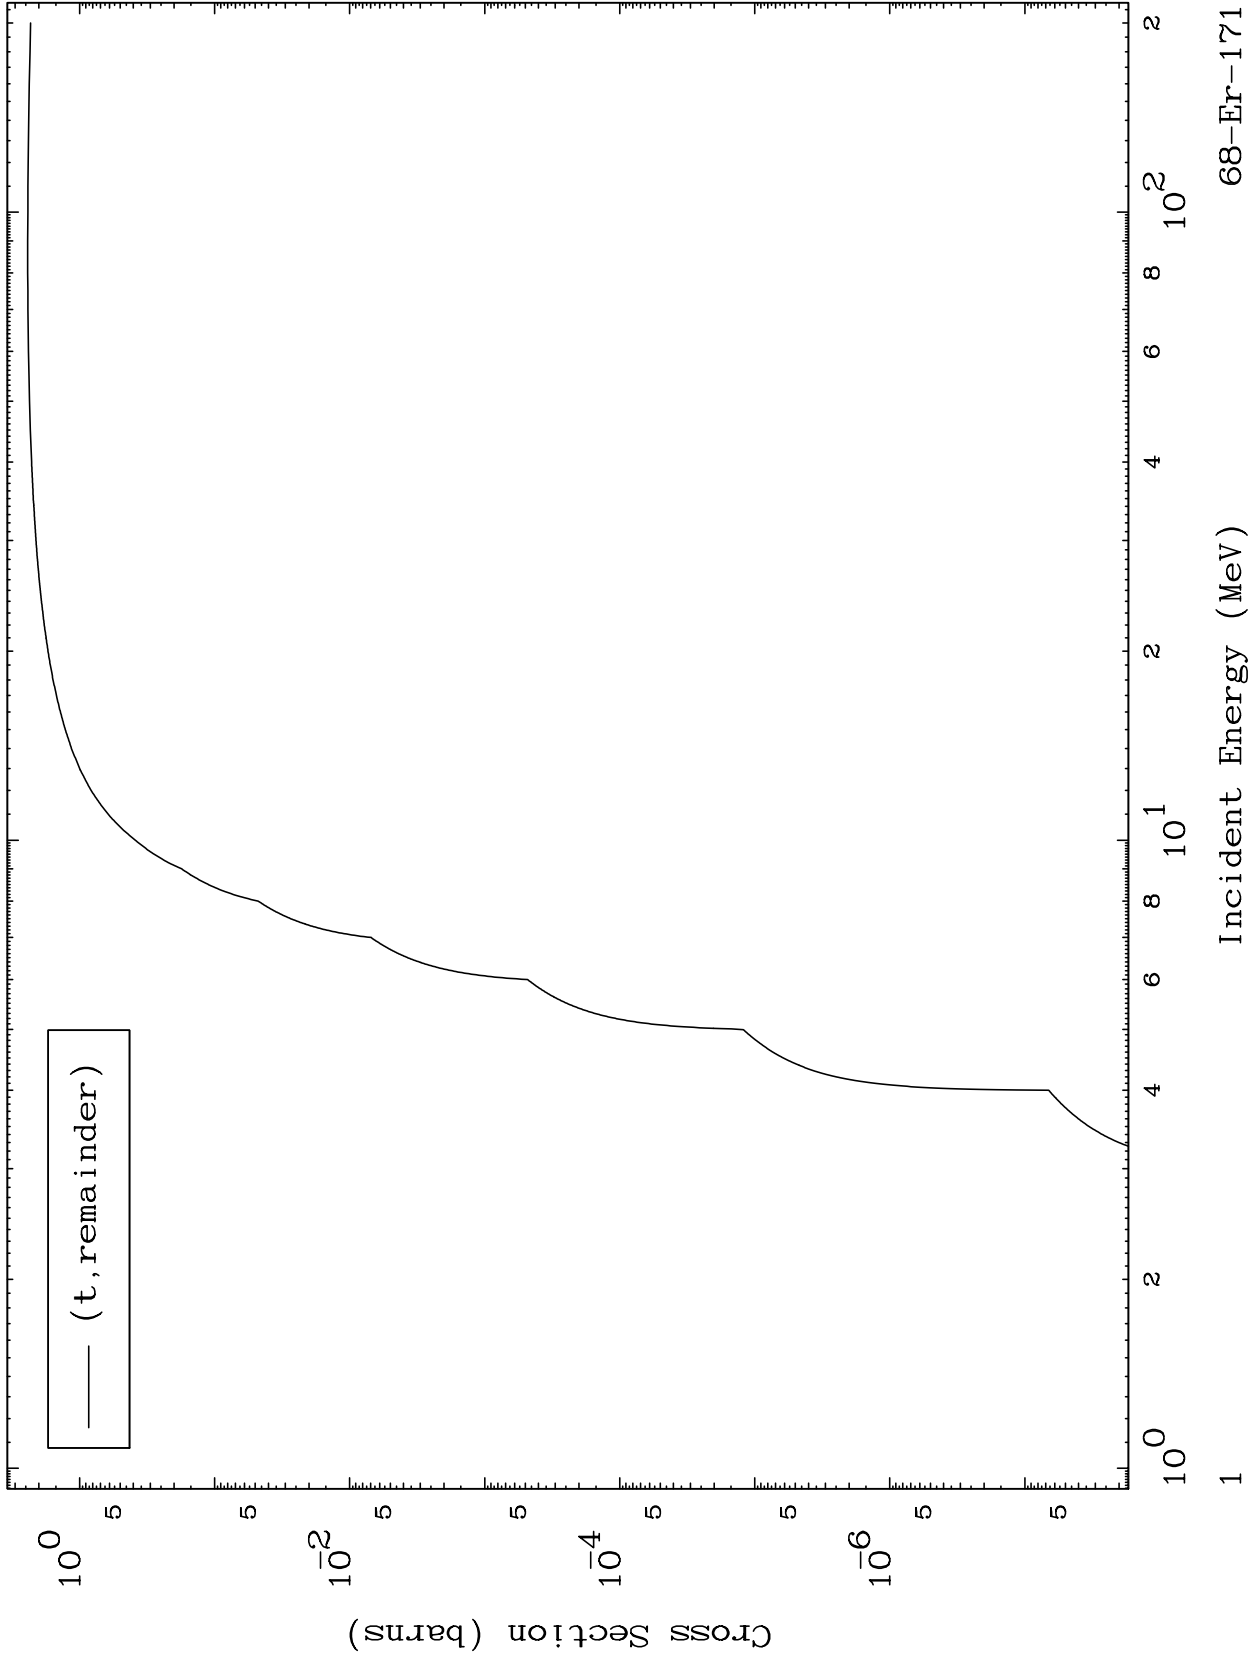

Press Mouse Button to Start

MAT 6852

Triton Major
0 Kelvin Cross Sections

68-Er-171

68-Er-171

Incident Energy (MeV)