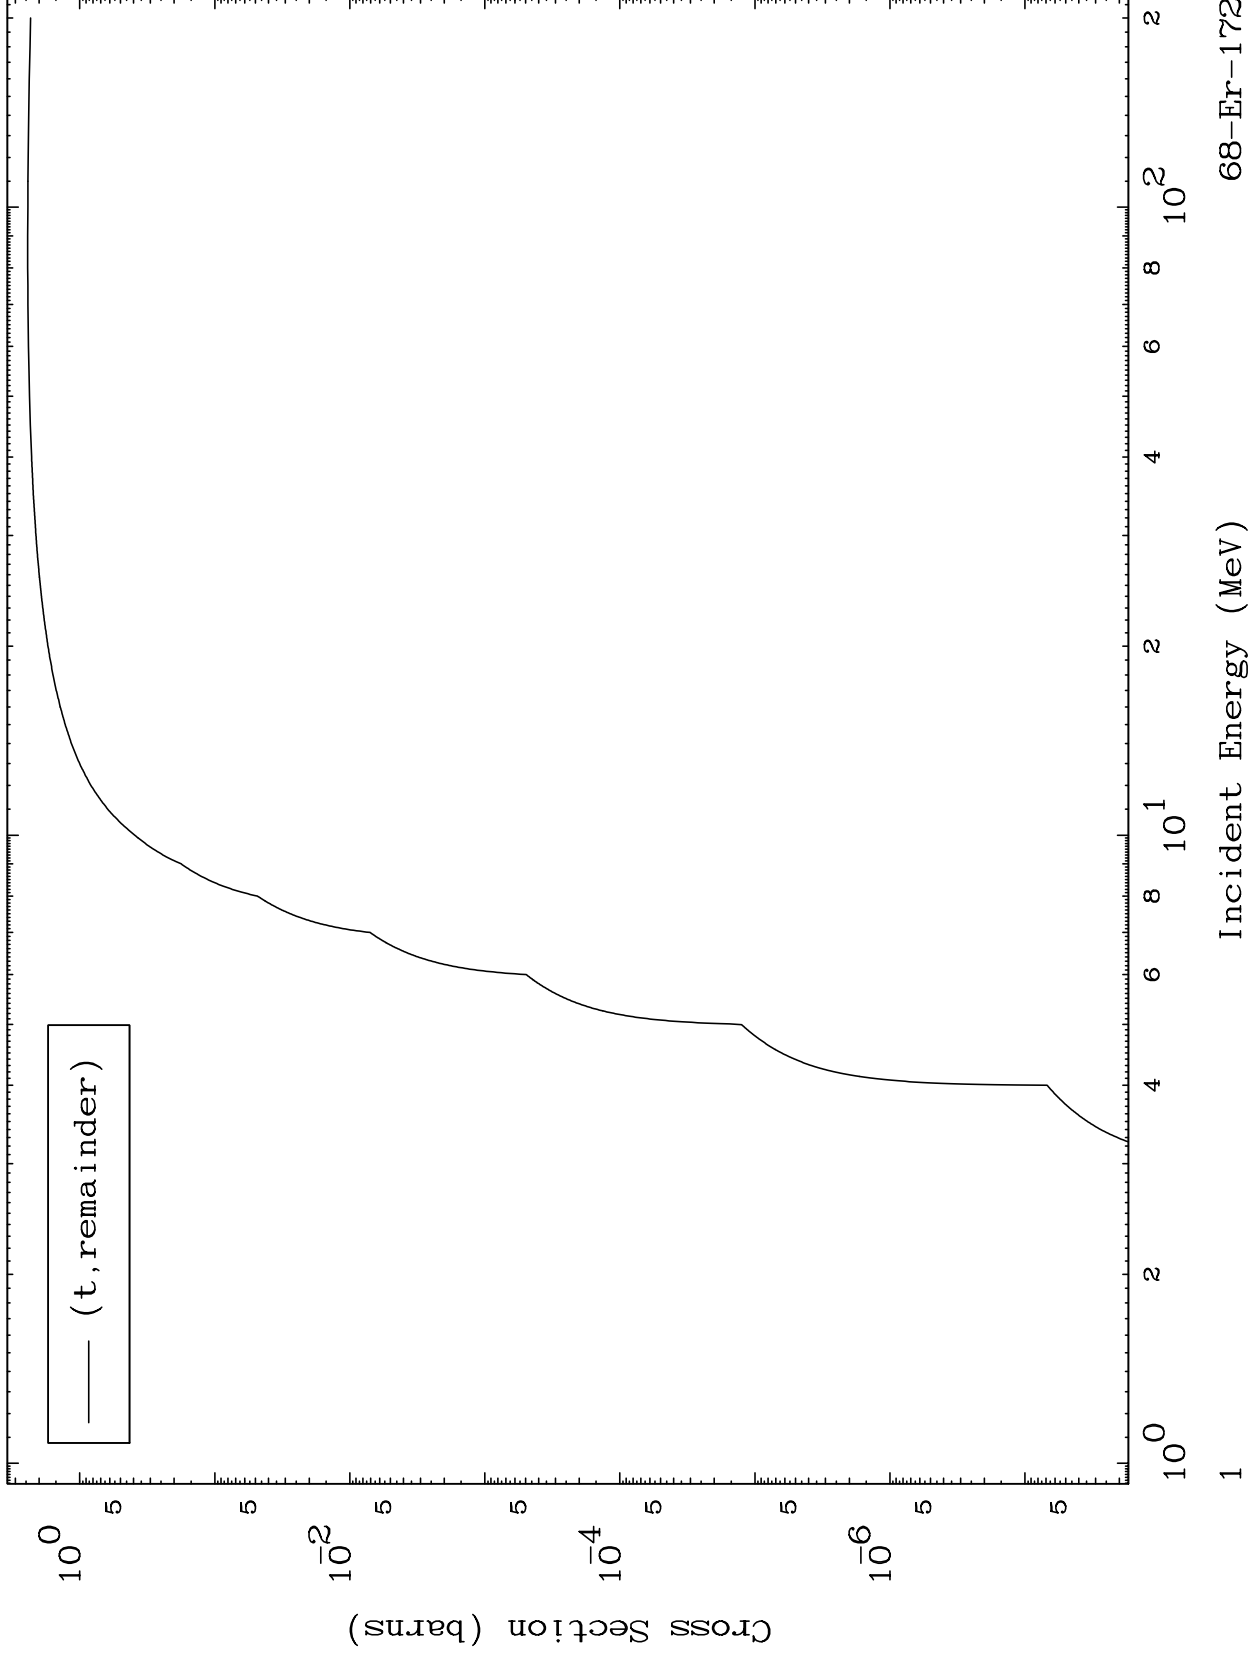

Press Mouse Button to Start

MAT 6855

Triton Major  
0 Kelvin Cross Sections

68-Er-172

Incident Energy (MeV)

68-Er-172