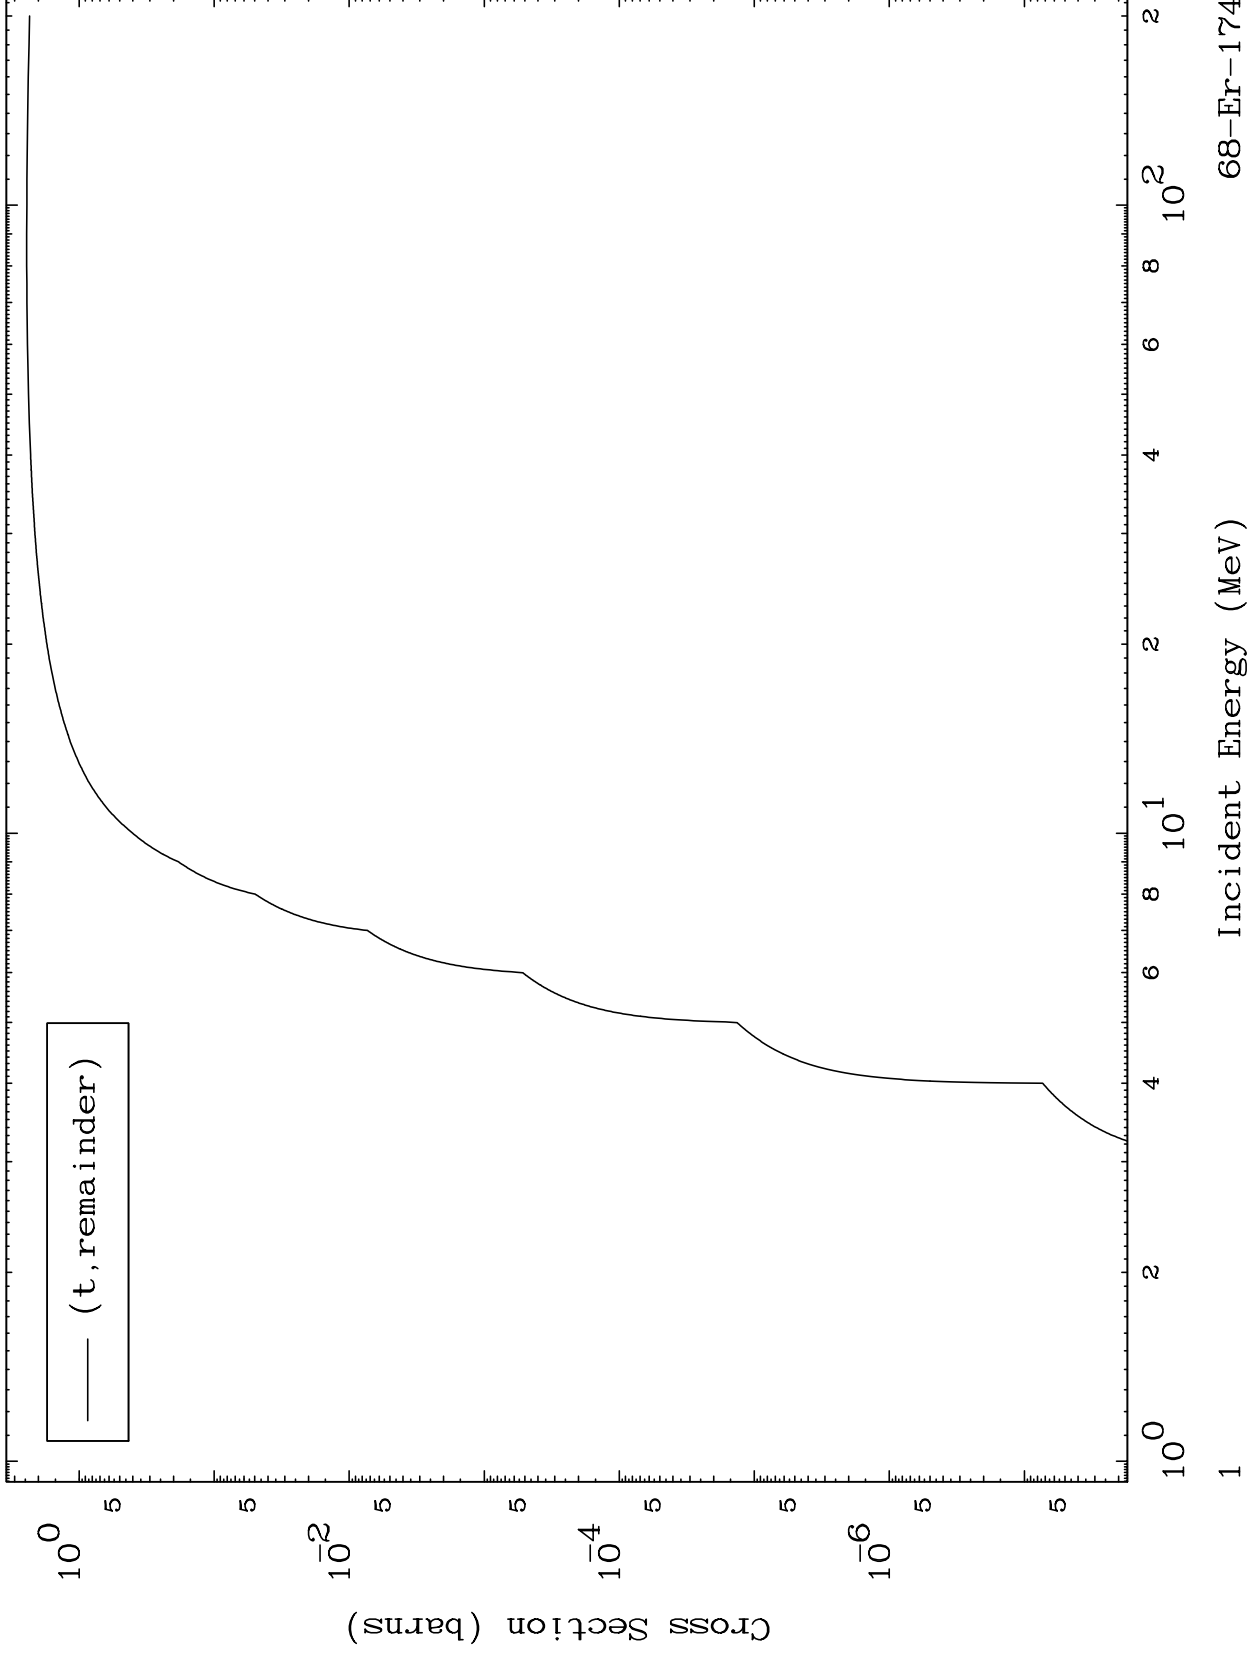

Press Mouse Button to Start

MAT 6861

Triton Major  
0 Kelvin Cross Sections

68-Er-174

68-Er-174