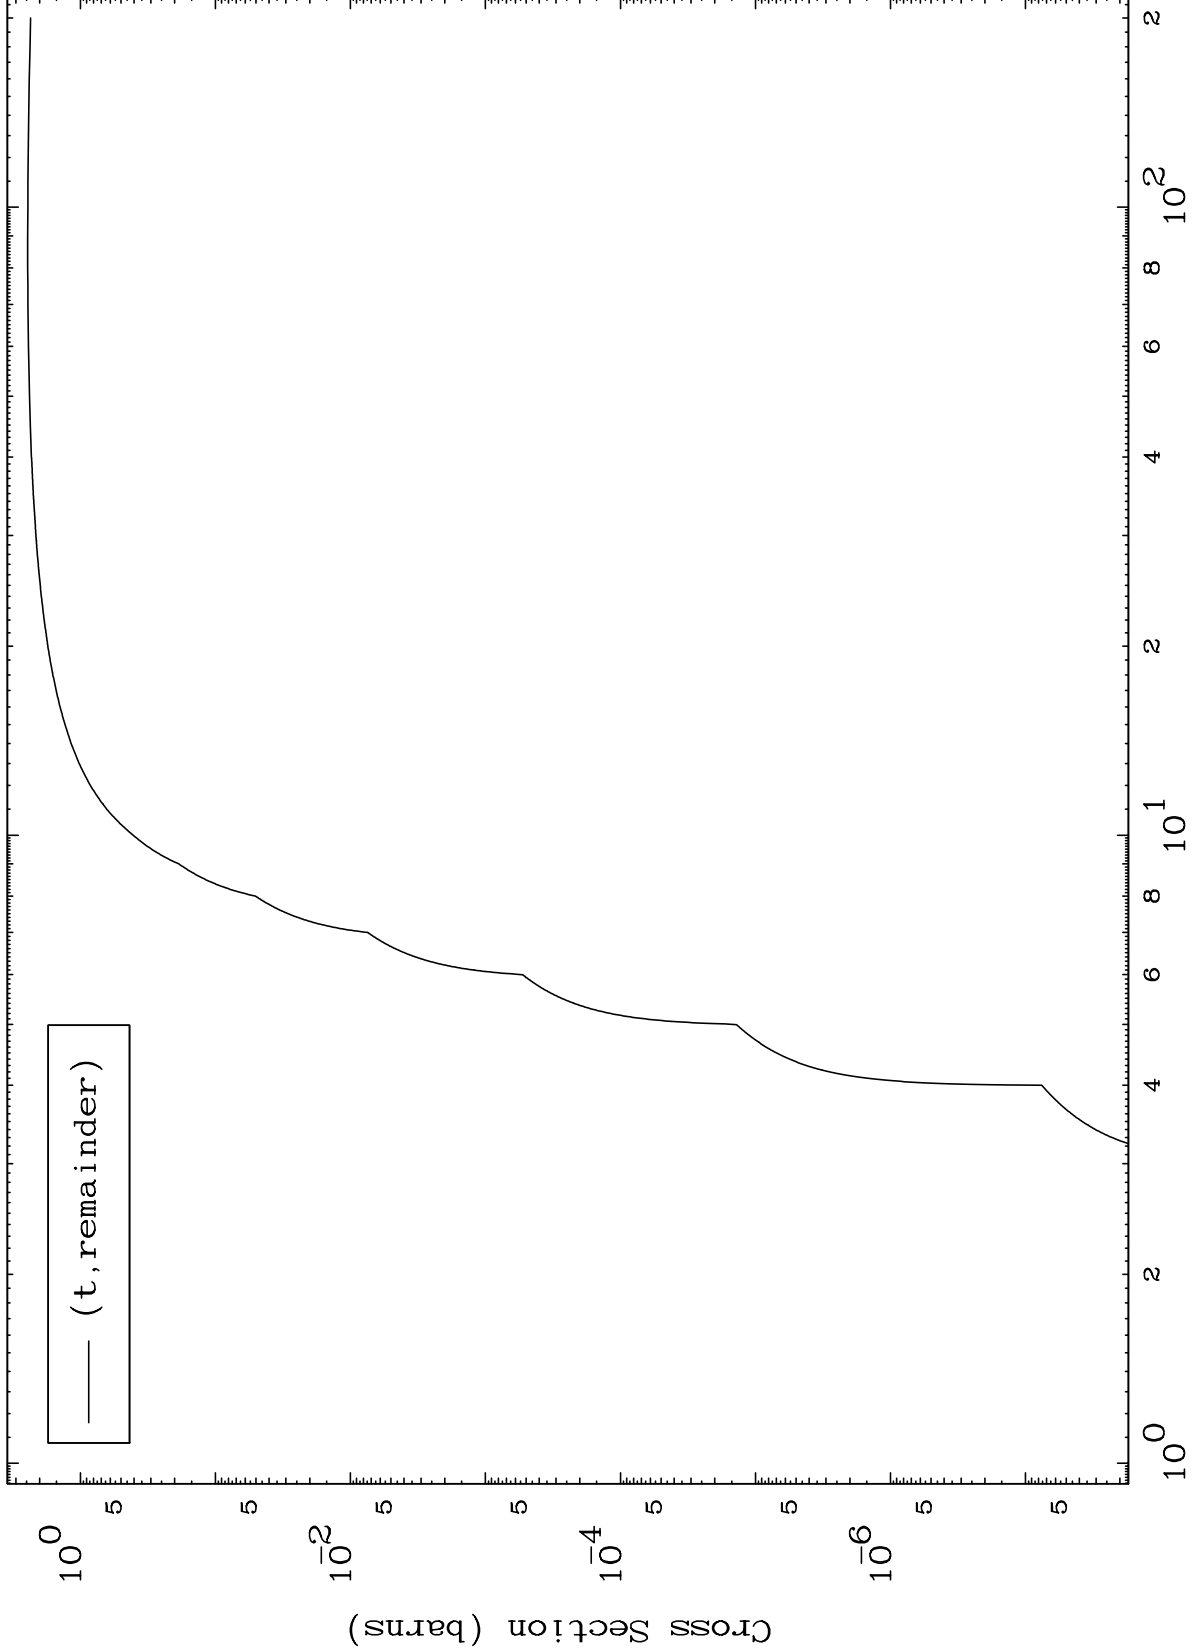

Press Mouse Button to Start

MAT 6864

Triton Major

68-Er-175

0 Kelvin Cross Sections

Incident Energy (MeV)

68-Er-175