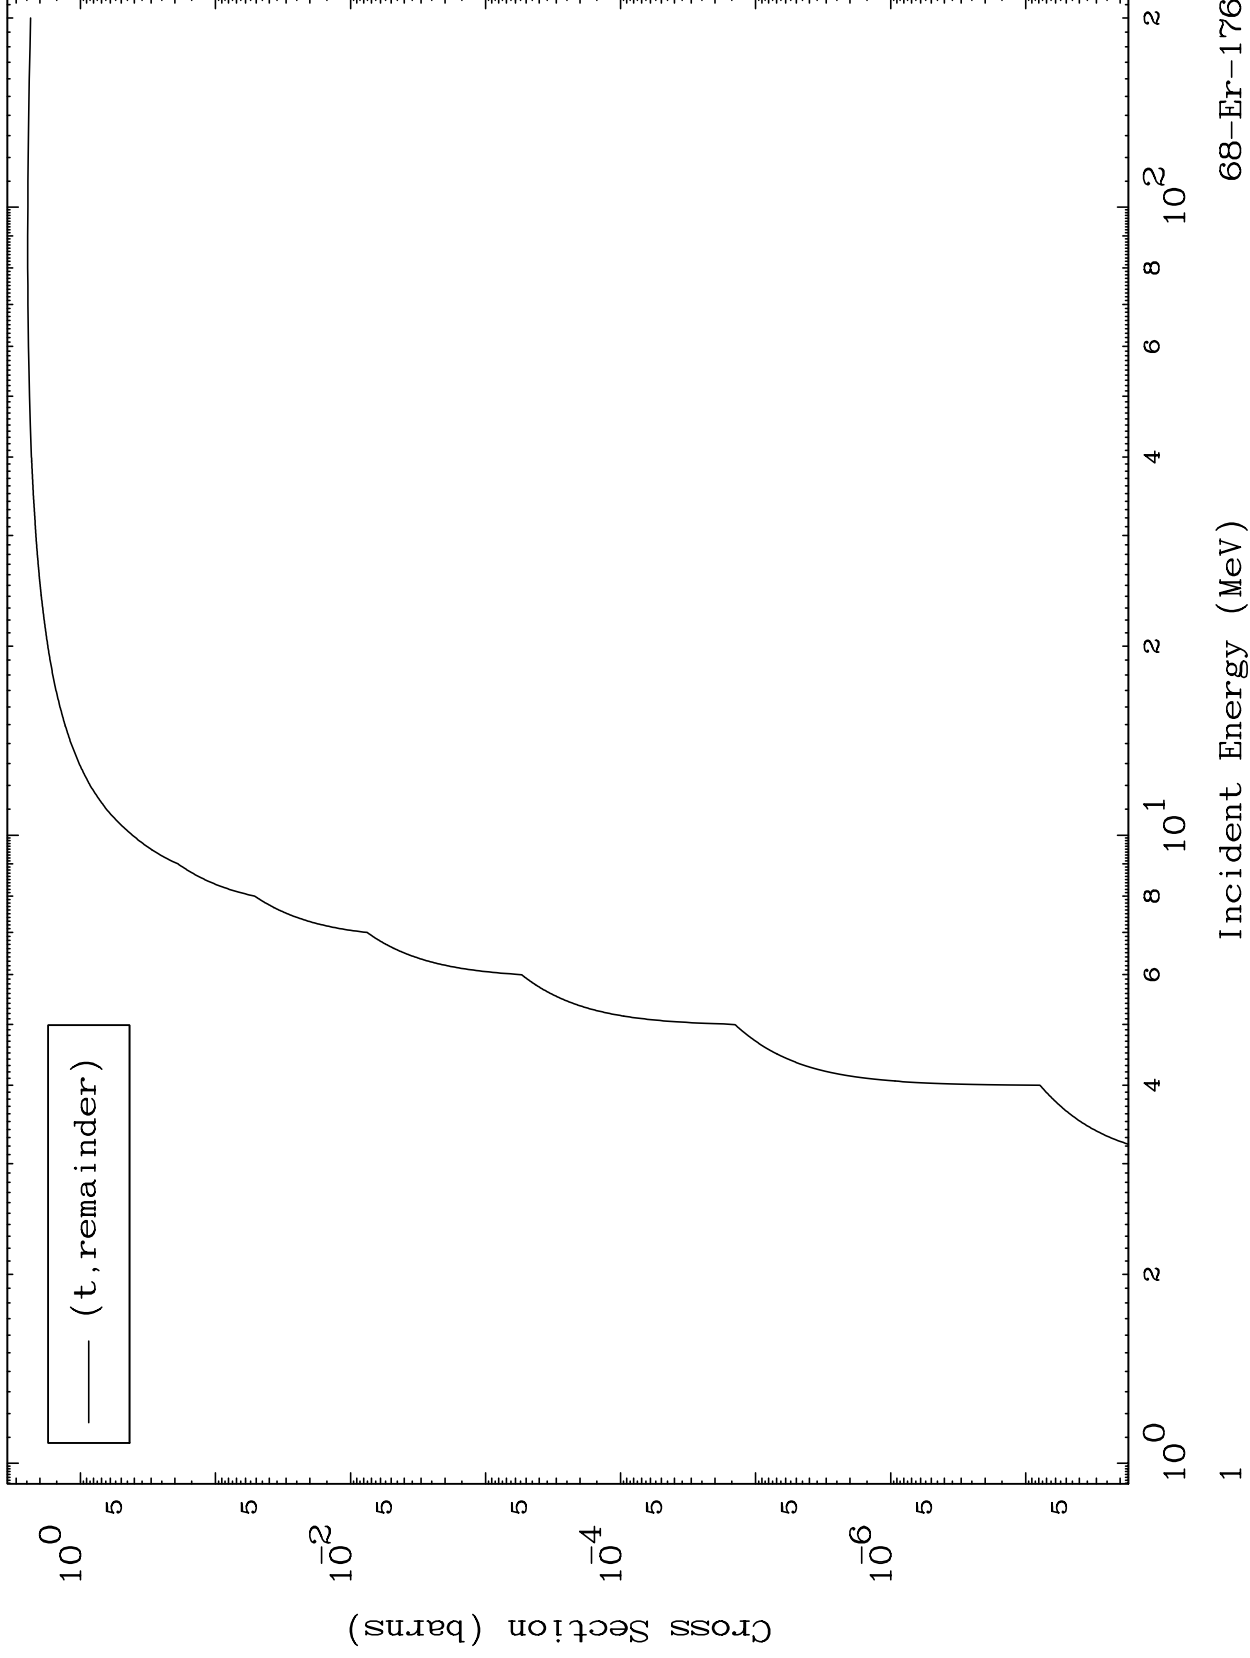

Press Mouse Button to Start

MAT 6867

Triton Major
0 Kelvin Cross Sections

68-Er-176

68-Er-176