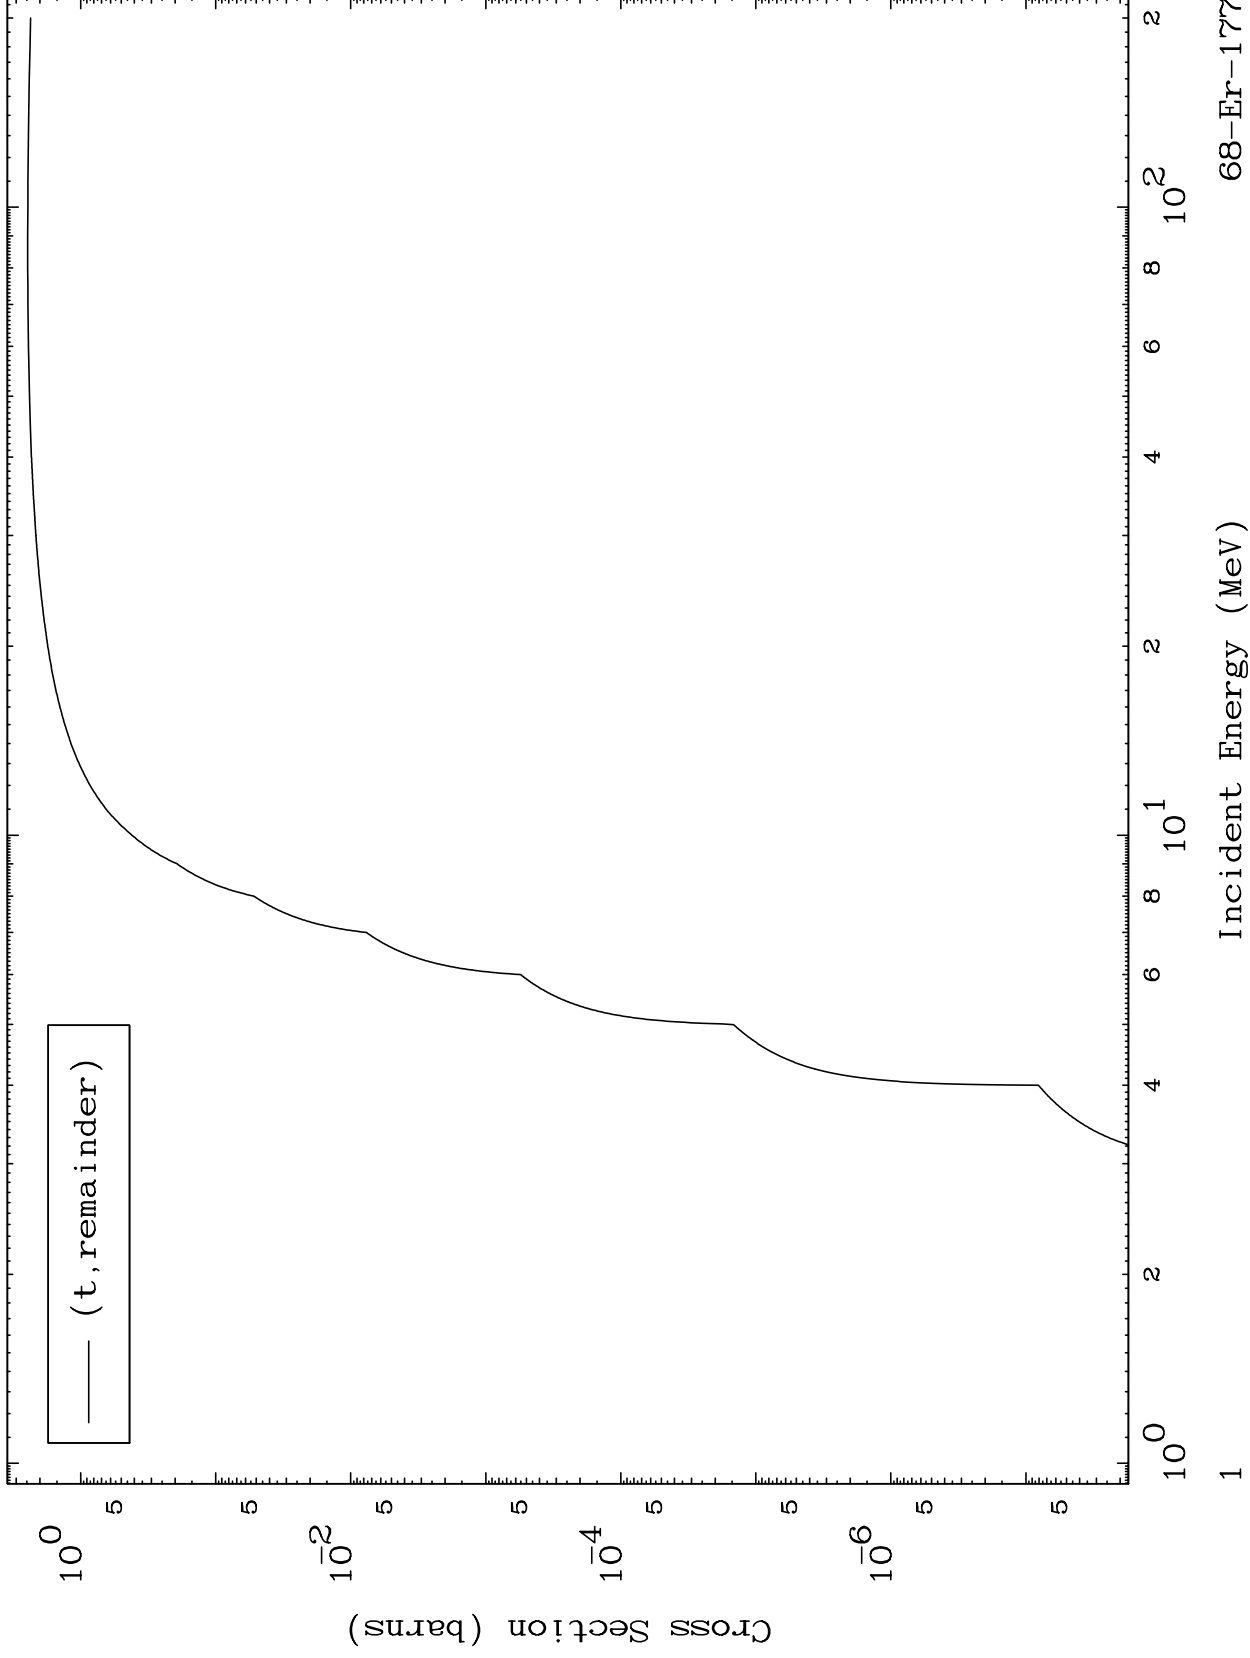

Press Mouse Button to Start

MAT 6870

Triton Major
0 Kelvin Cross Sections

68-Er-177

68-Er-177