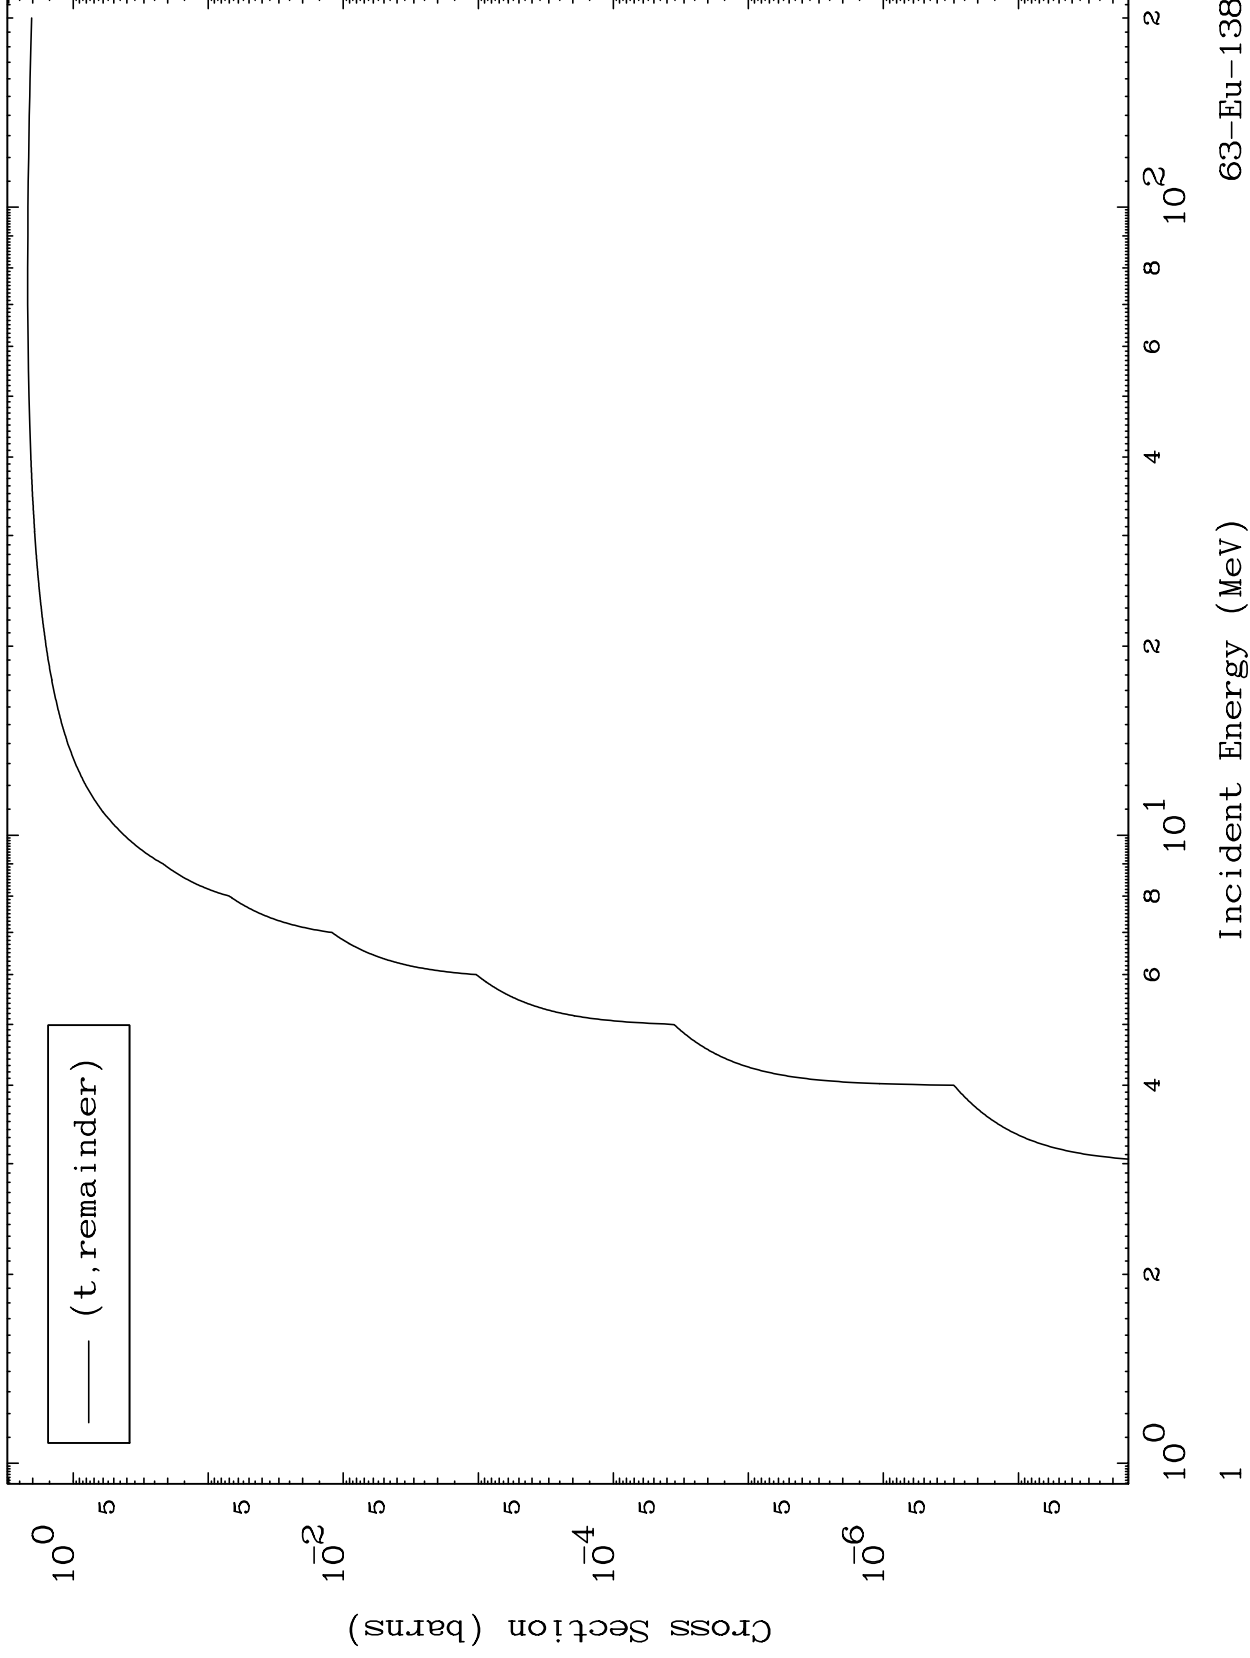

Press Mouse Button to Start

MAT 6286

Triton Major  
0 Kelvin Cross Sections

63-Eu-138

63-Eu-138

Incident Energy (MeV)