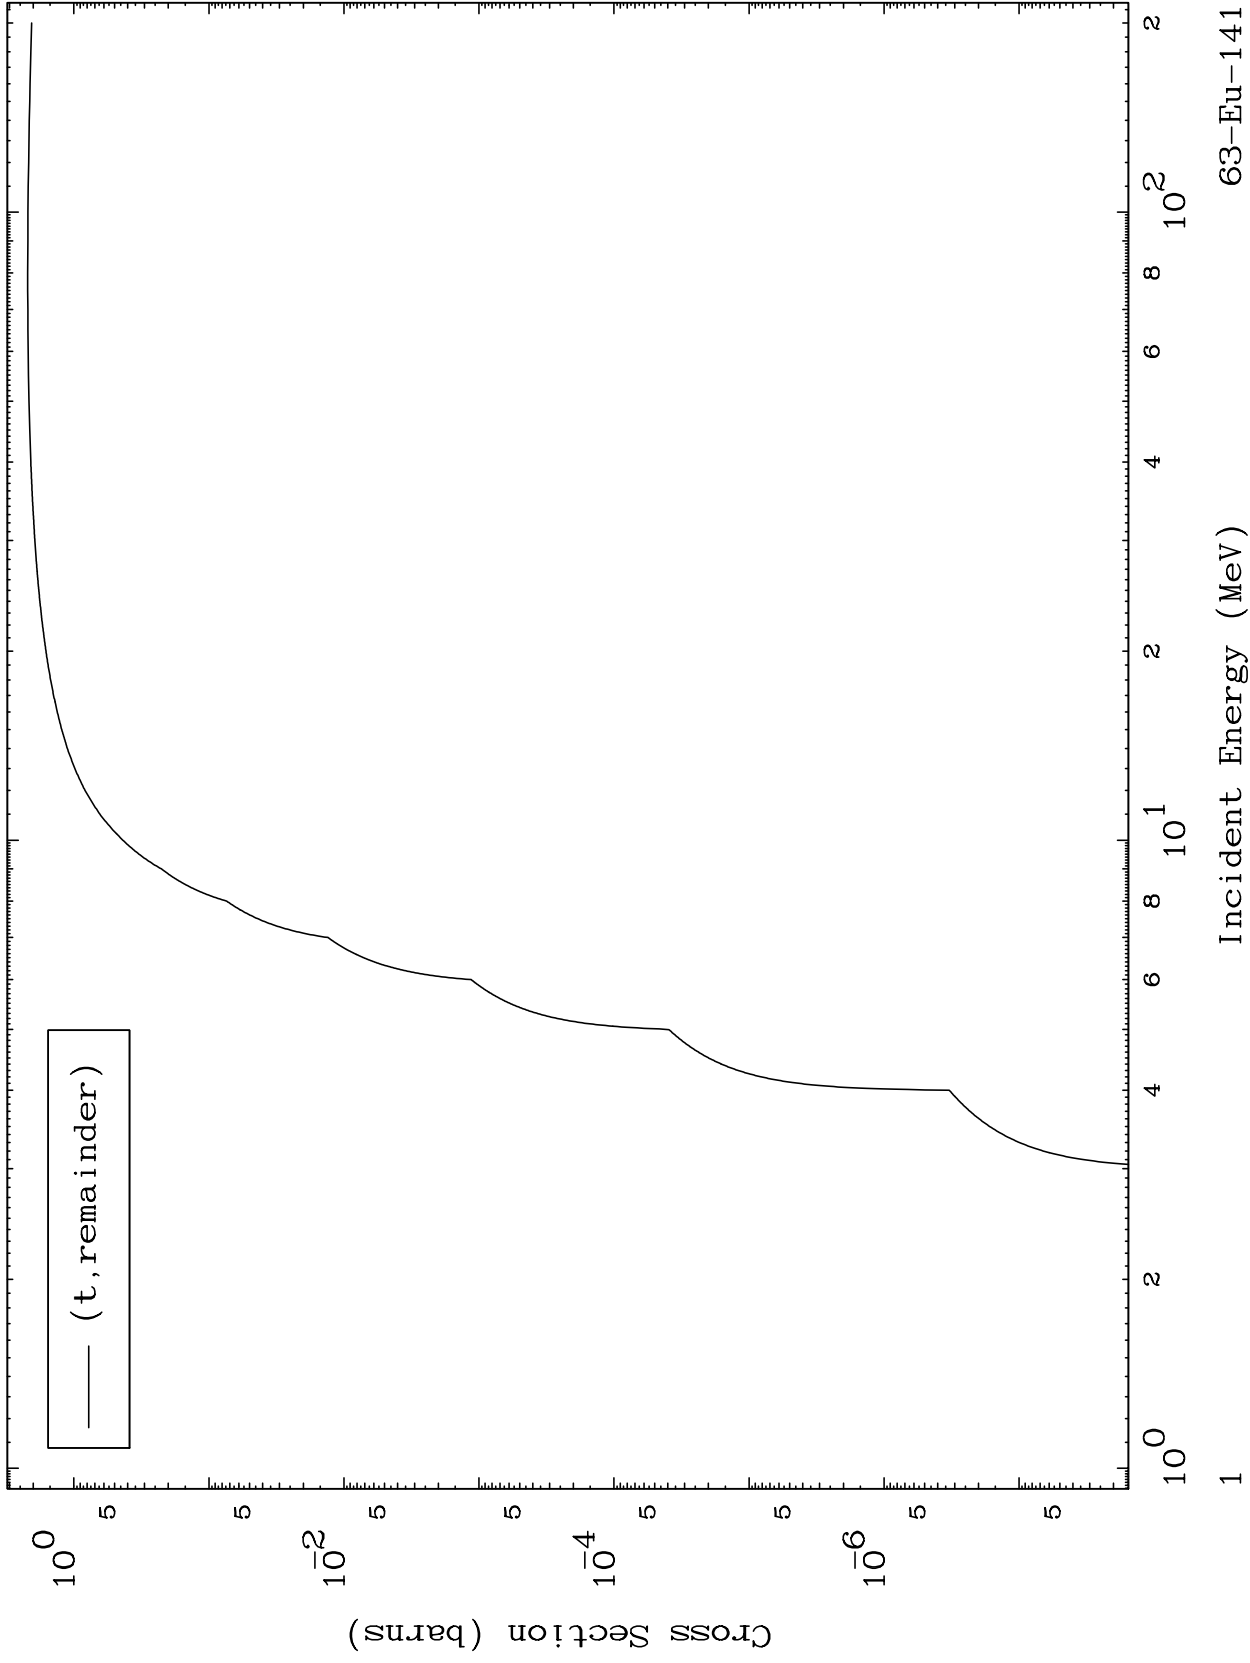

Press Mouse Button to Start

MAT 6295

Triton Major  
0 Kelvin Cross Sections

63-Eu-141

Incident Energy (MeV)

63-Eu-141