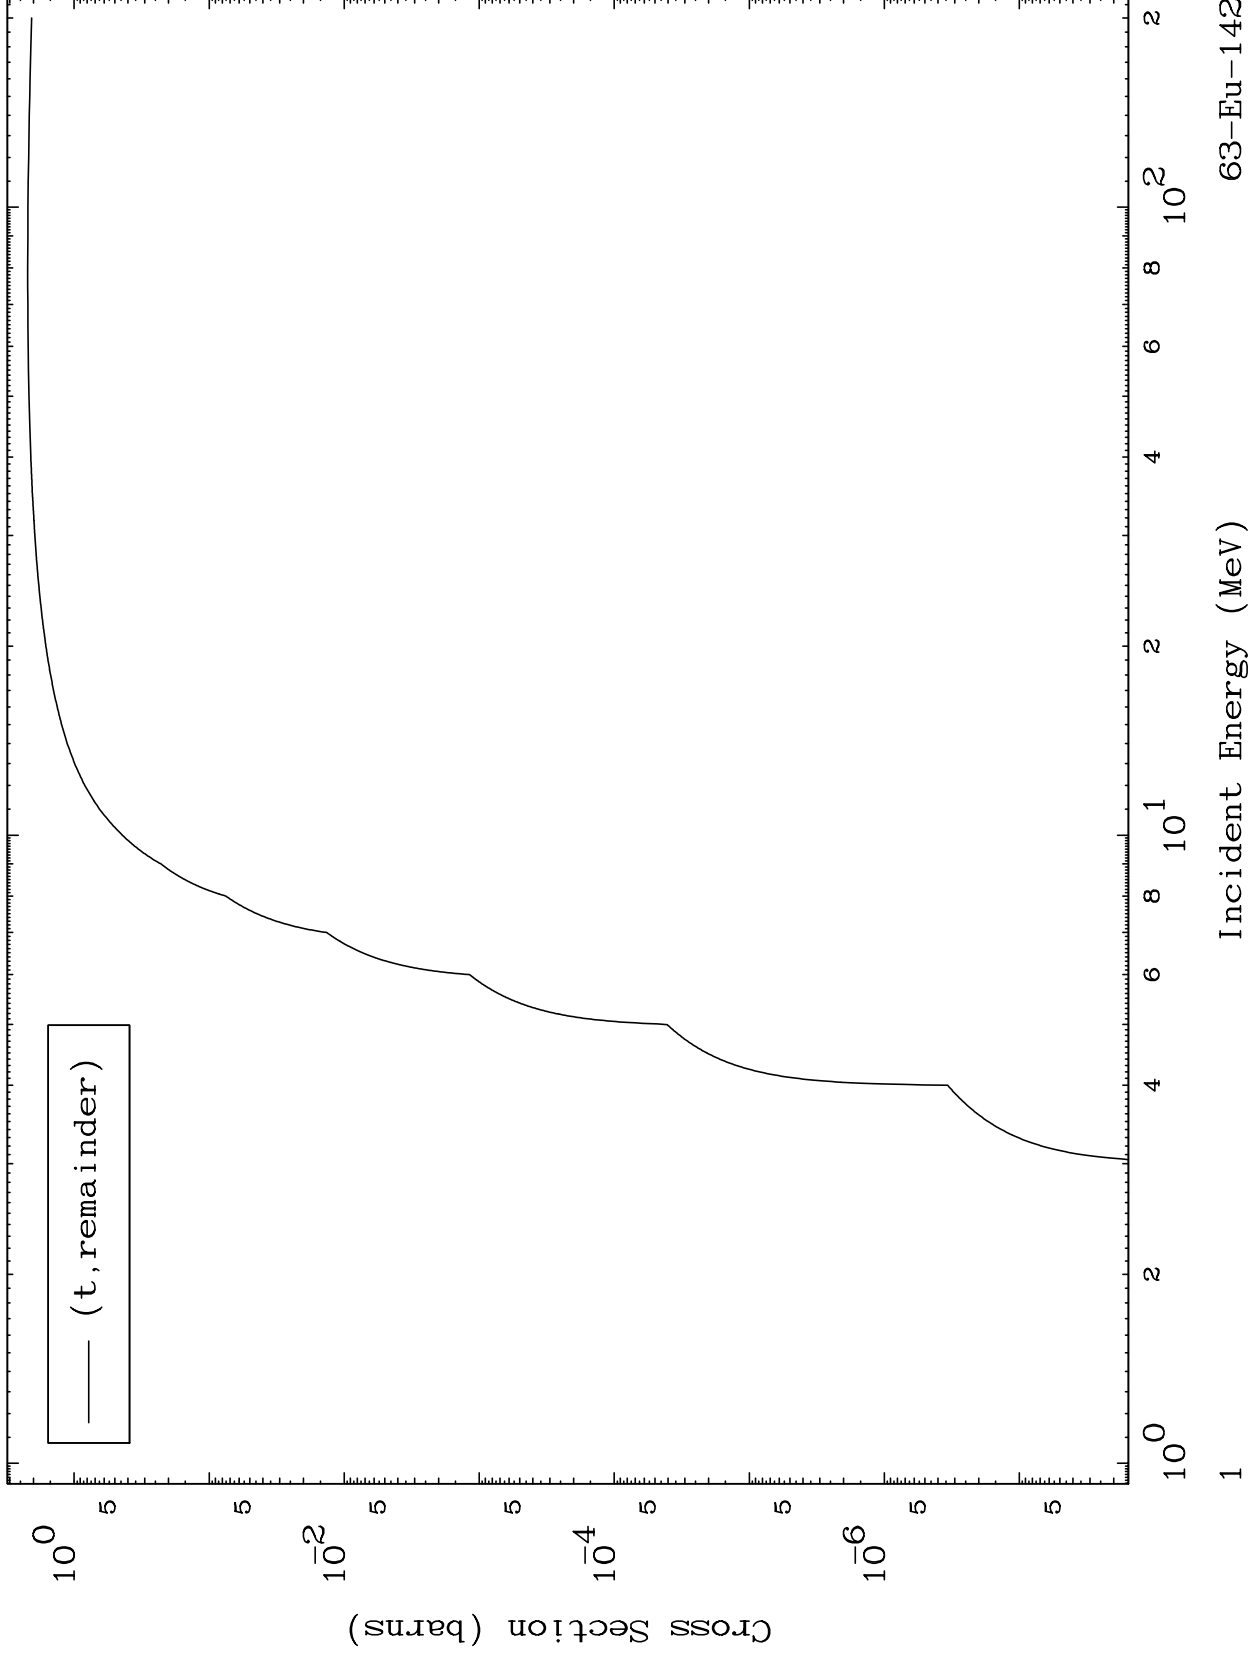

Press Mouse Button to Start

MAT 6299

Triton Major
0 Kelvin Cross Sections

63-Eu-142

Incident Energy (MeV)

63-Eu-142