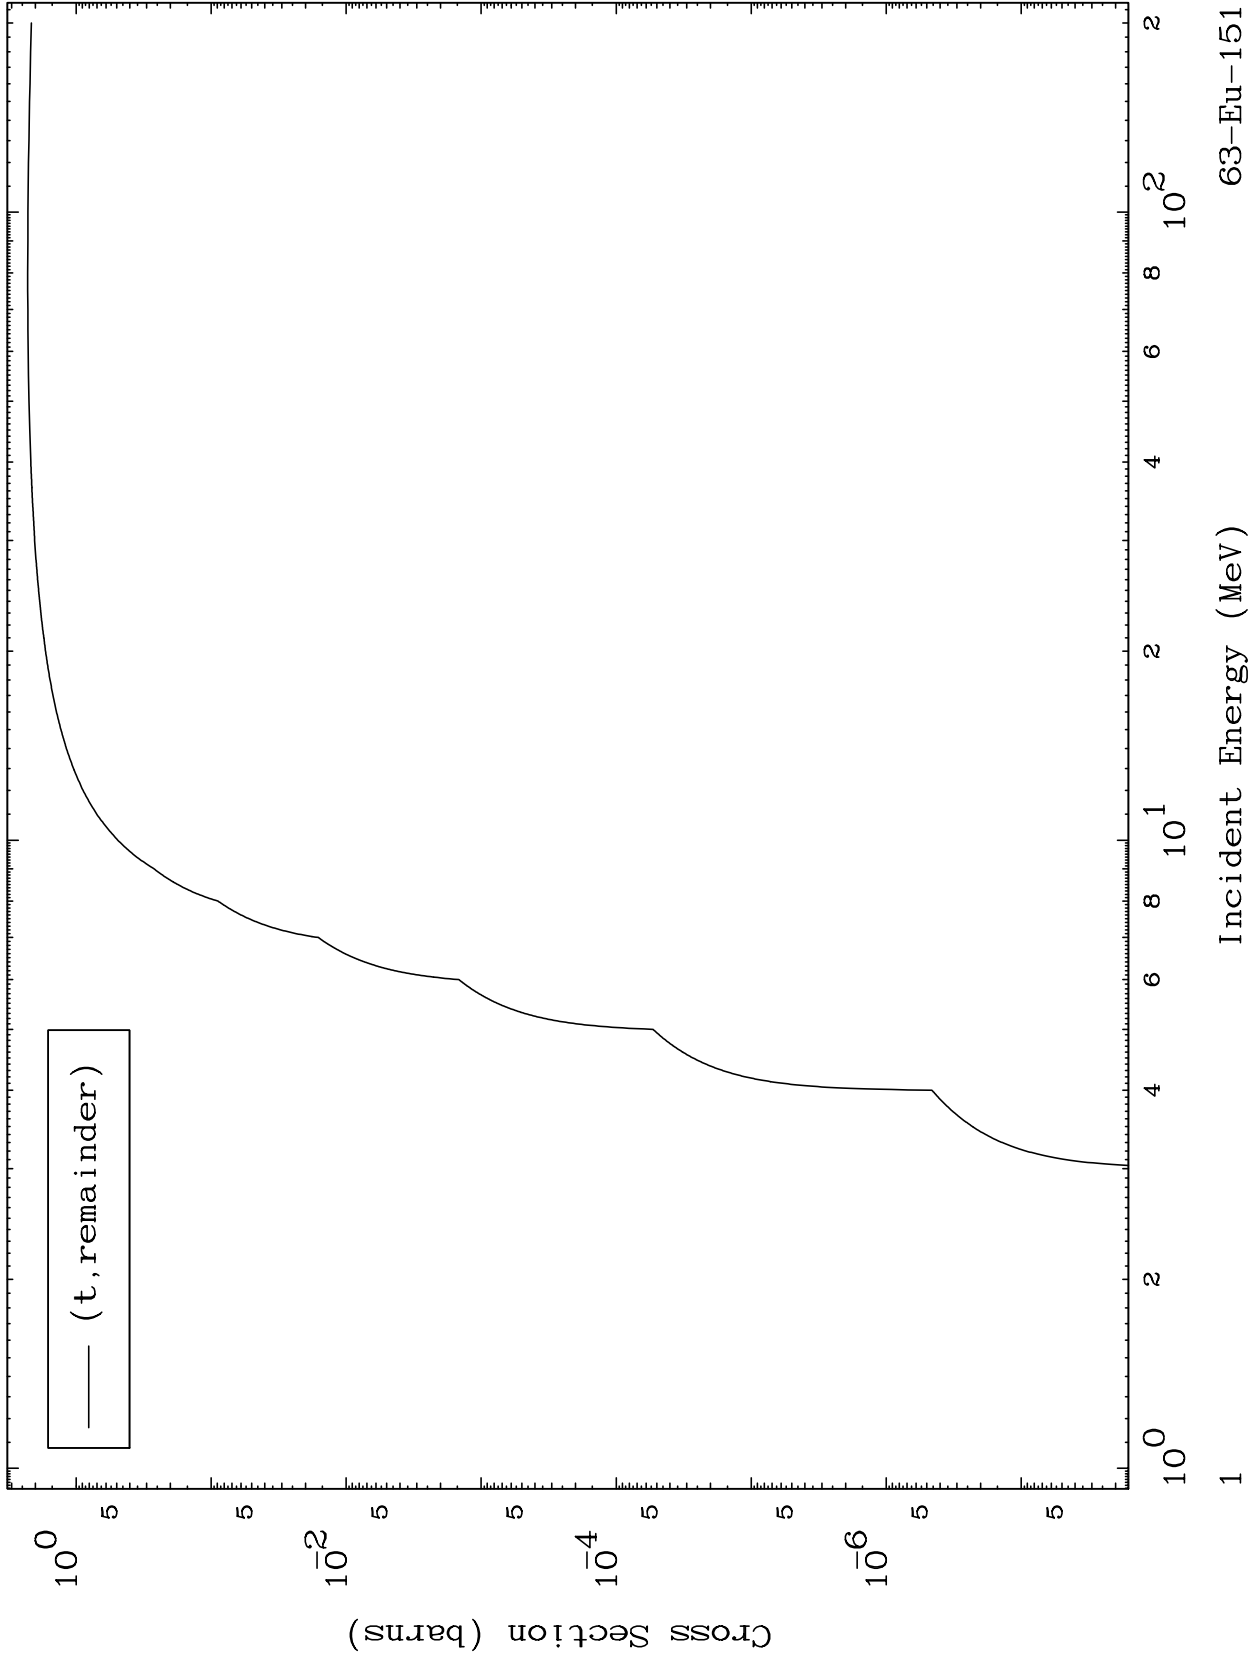

Press Mouse Button to Start

MAT 6325

Triton Major
0 Kelvin Cross Sections

63-Eu-151

63-Eu-151