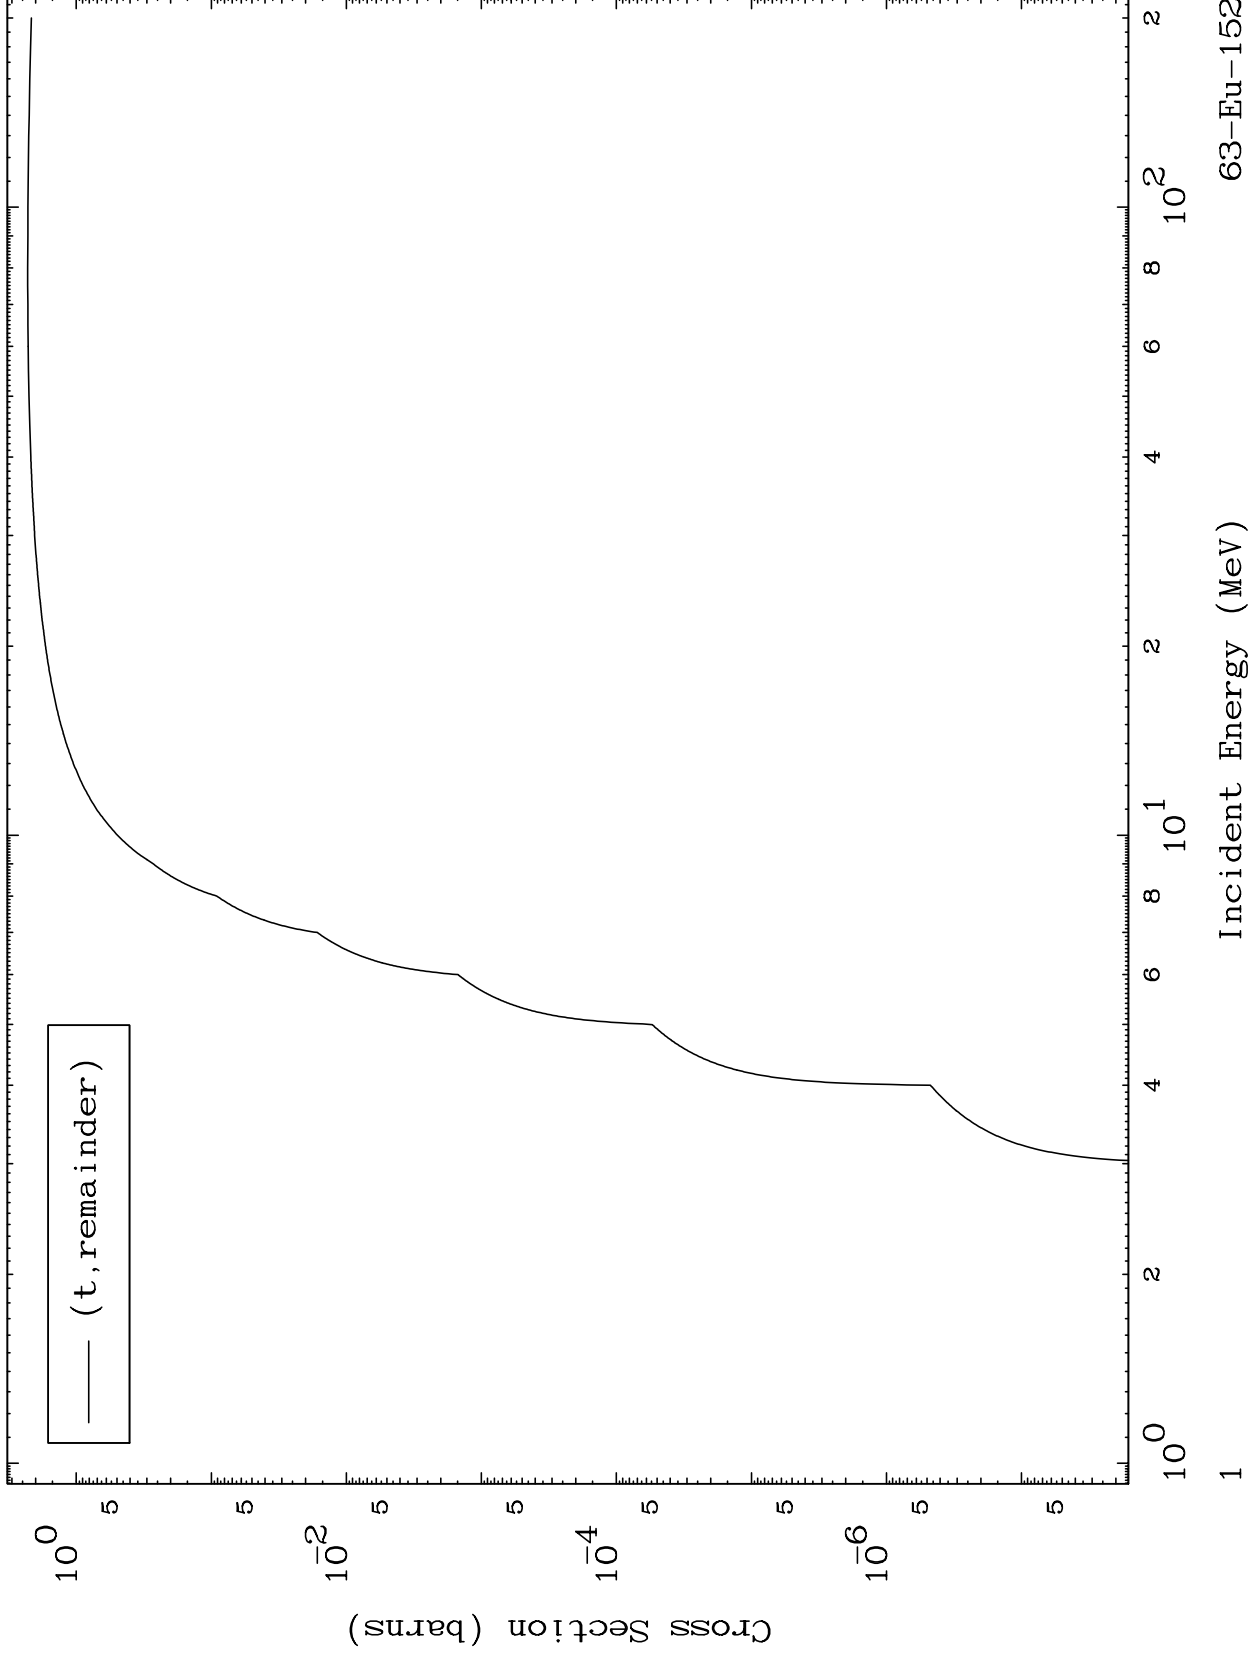

Press Mouse Button to Start

MAT 6329

Triton Major
0 Kelvin Cross Sections

63-Eu-152

63-Eu-152

Incident Energy (MeV)