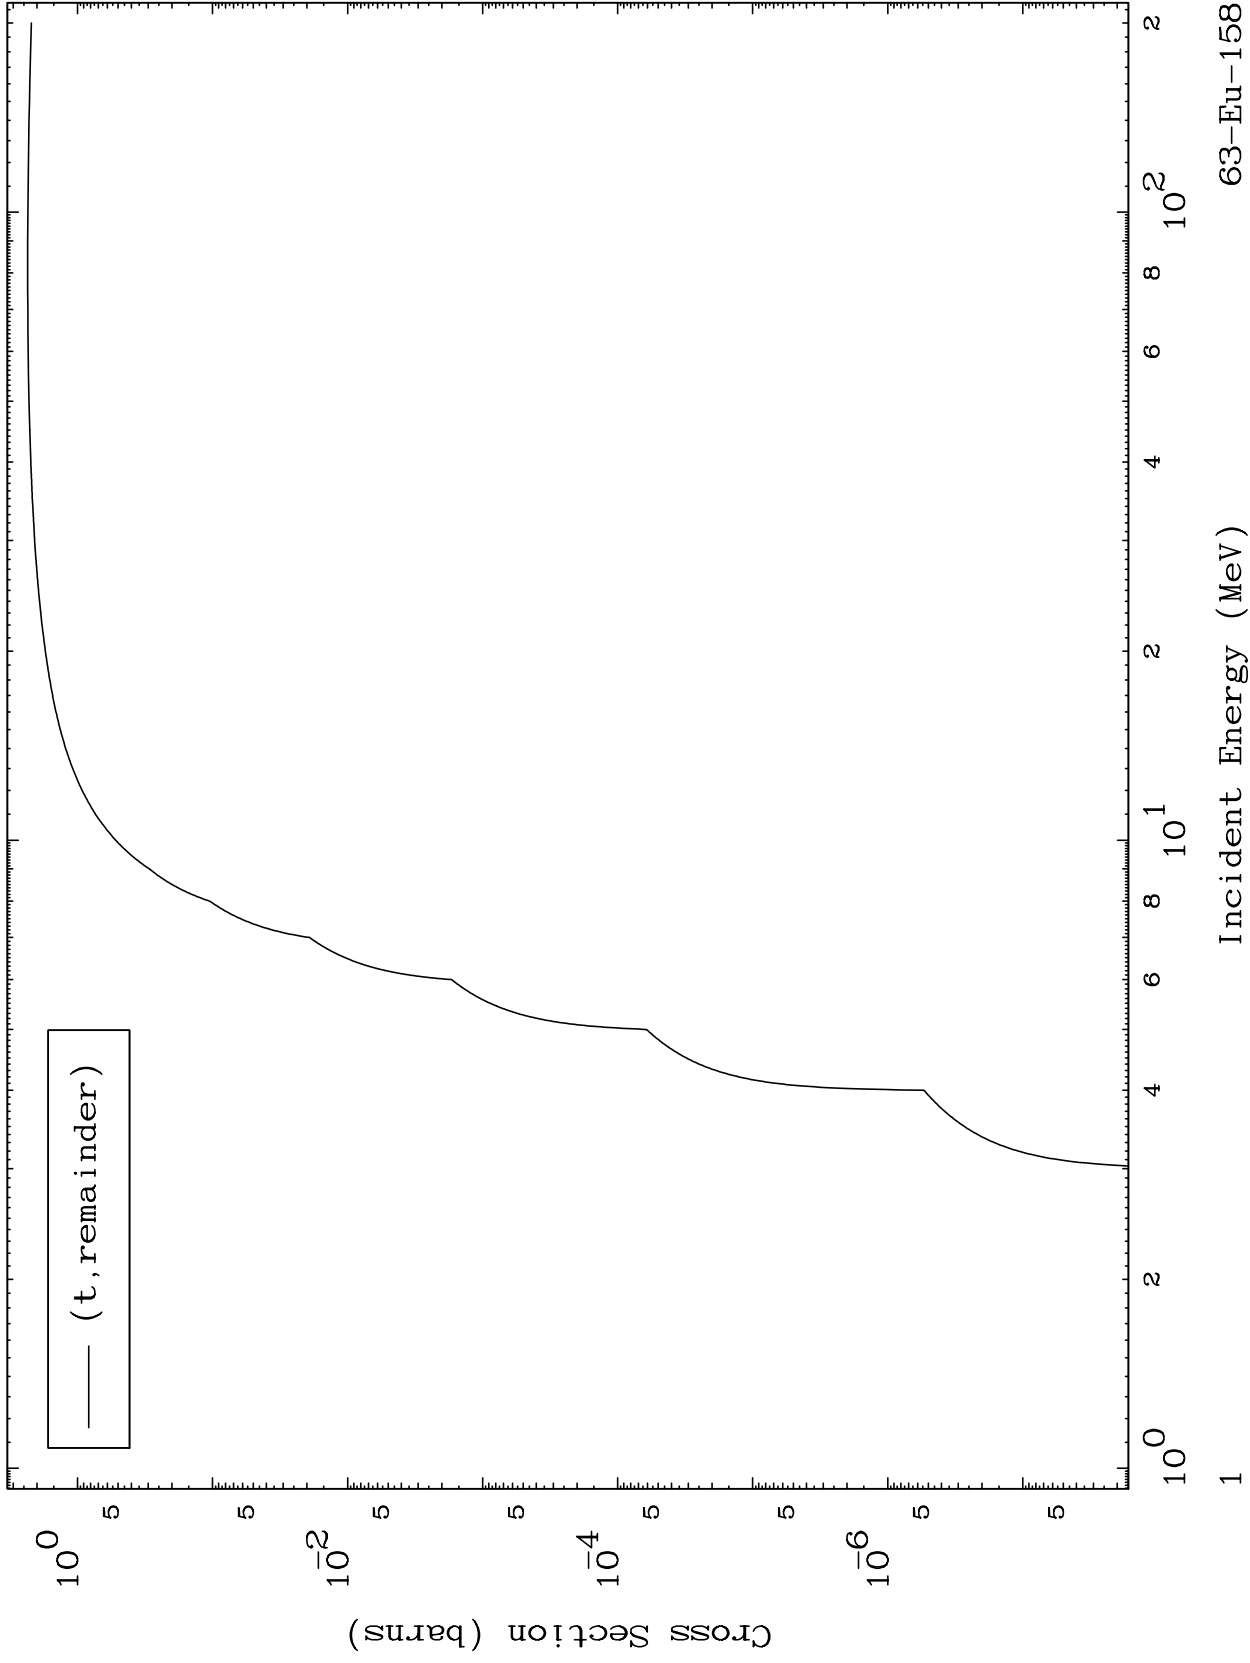

Press Mouse Button to Start

MAT 6346

Triton Major
0 Kelvin Cross Sections

63-Eu-158

63-Eu-158

Incident Energy (MeV)