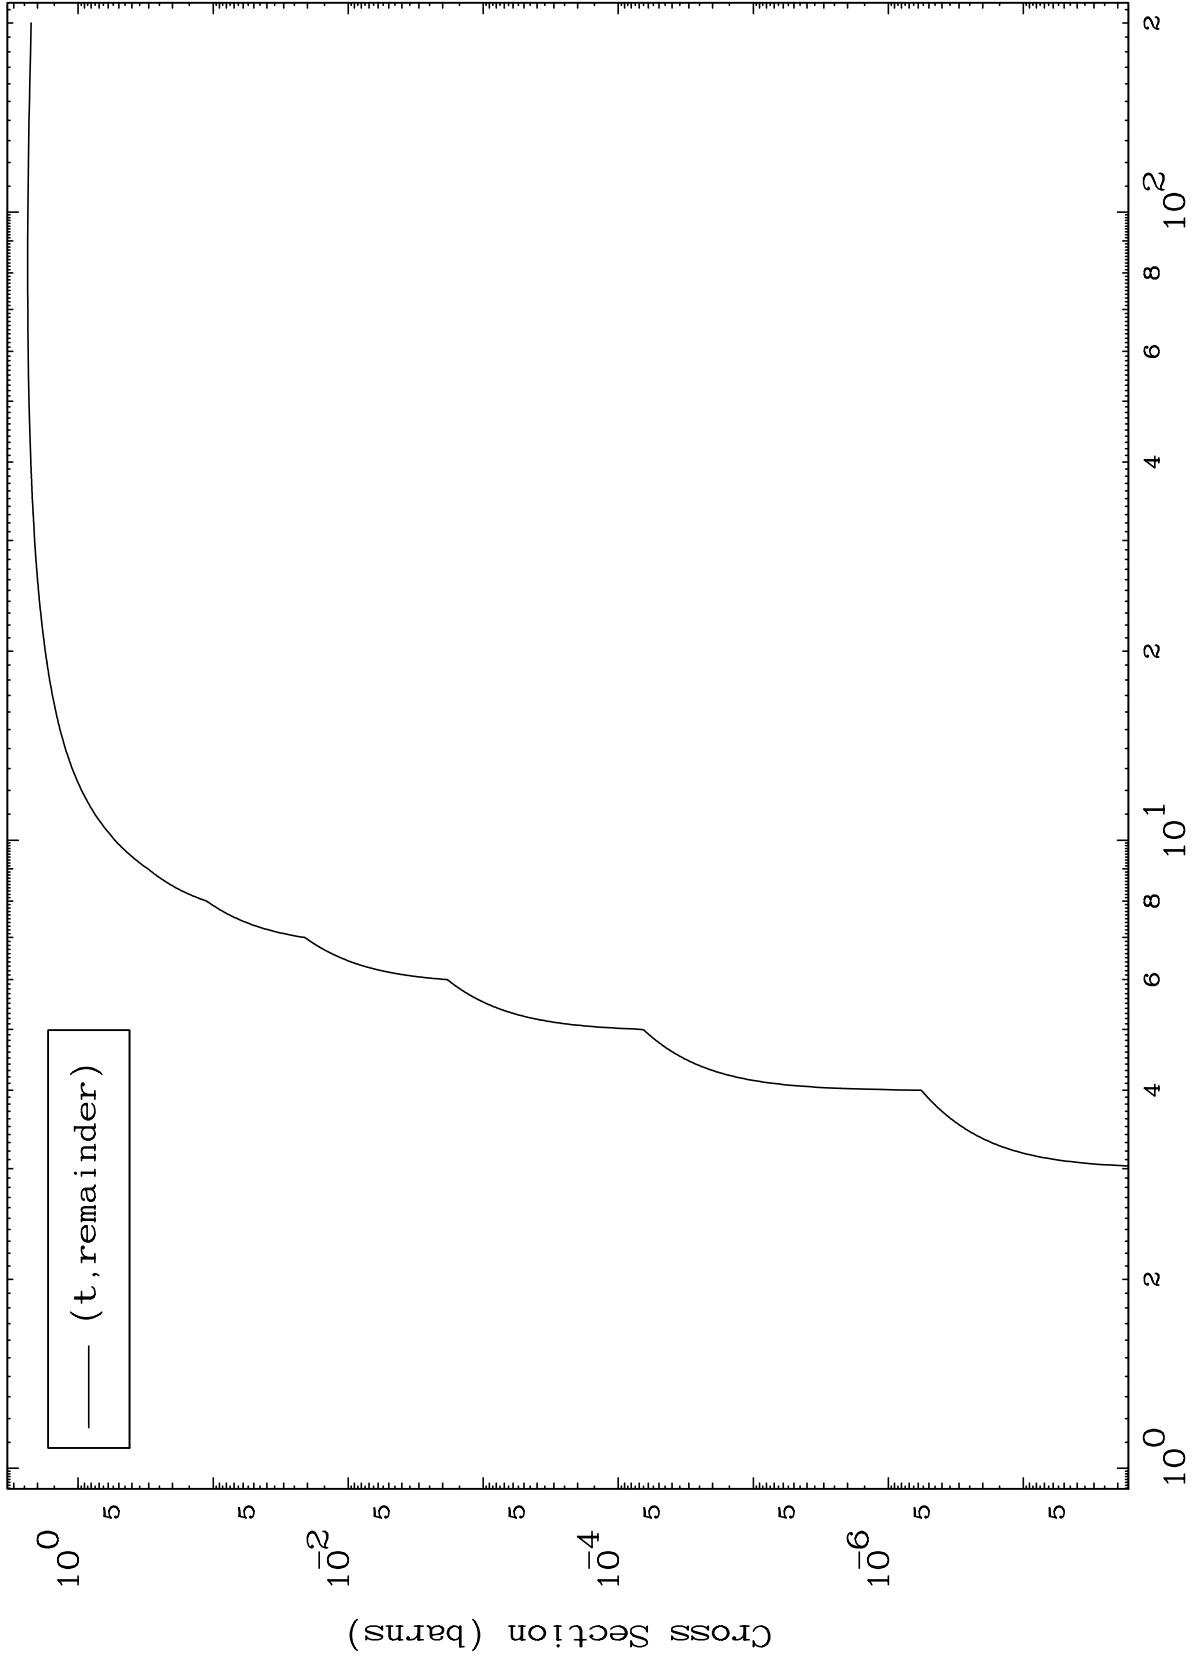

Press Mouse Button to Start

MAT 6355

Triton Major

63-Eu-161

0 Kelvin Cross Sections

Incident Energy (MeV)

63-Eu-161