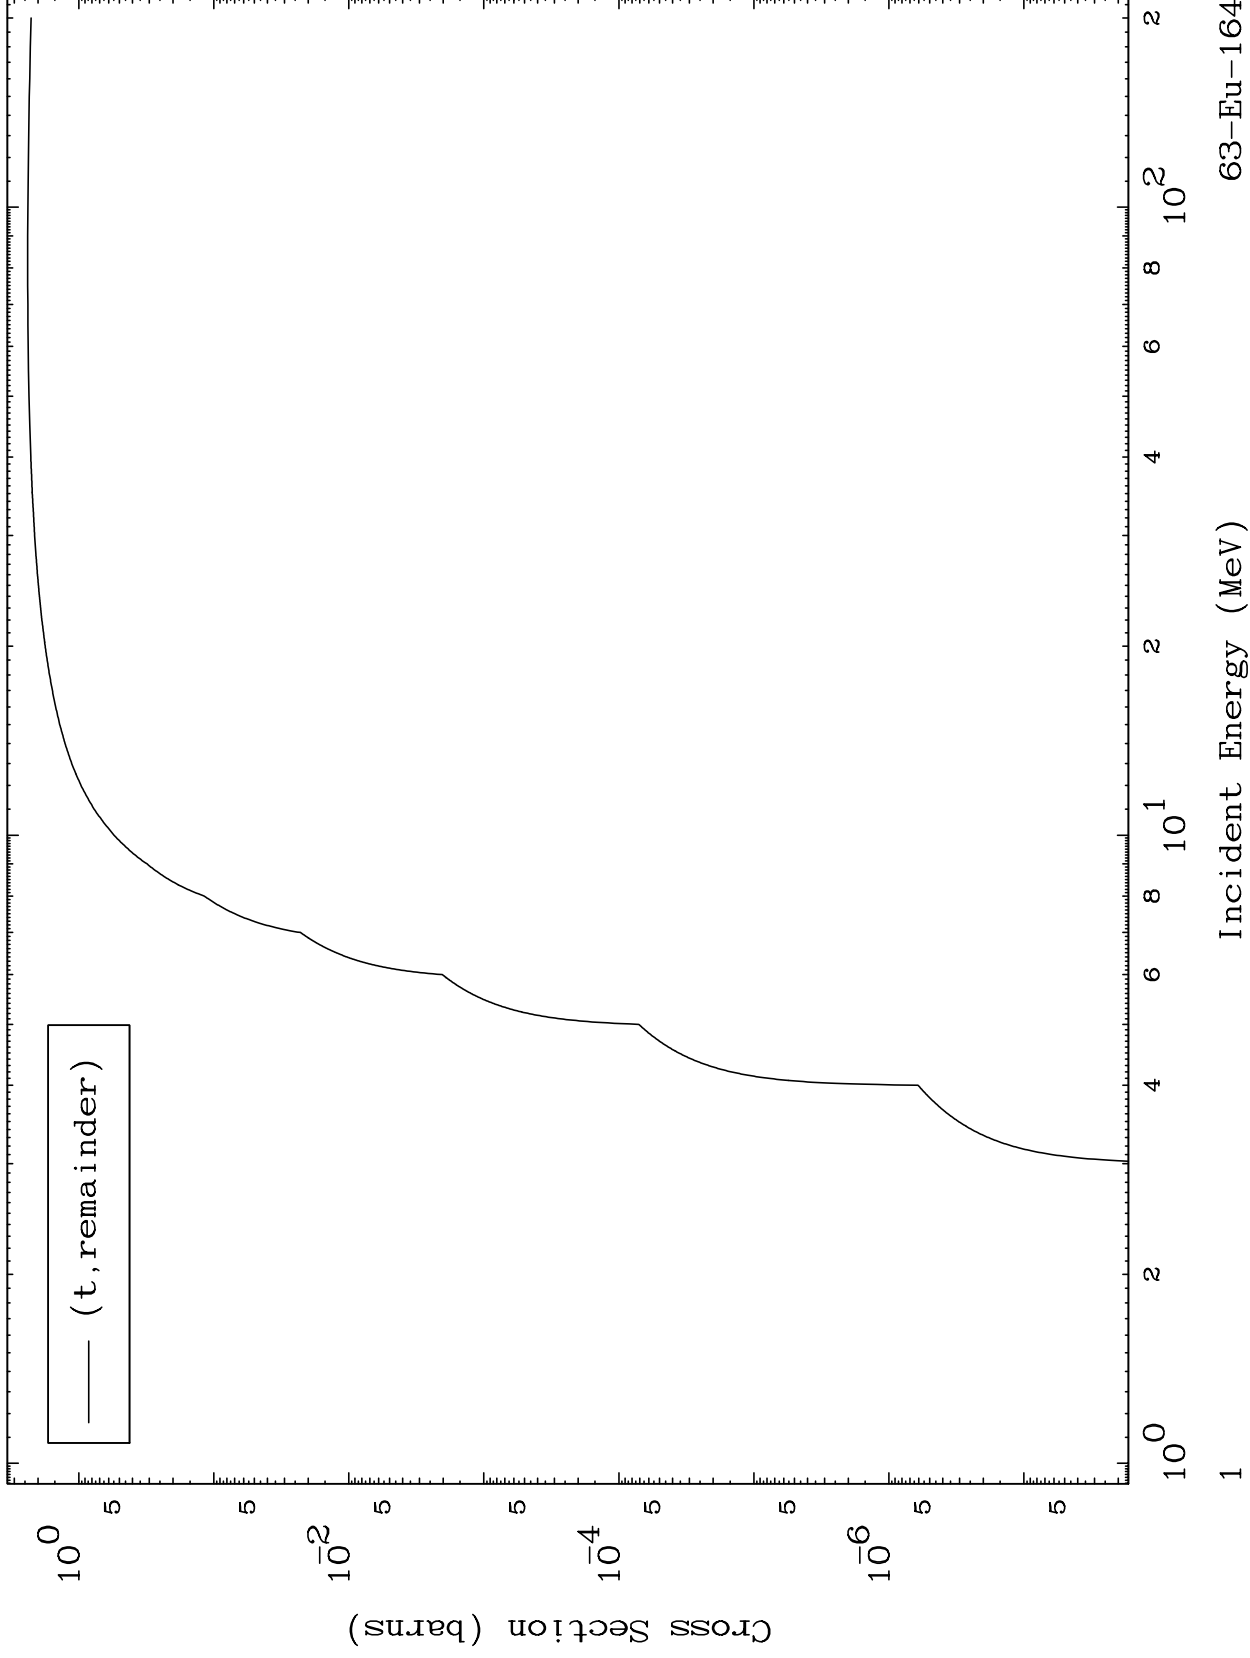

Press Mouse Button to Start

MAT 6364

Triton Major
0 Kelvin Cross Sections

63-Eu-164

63-Eu-164