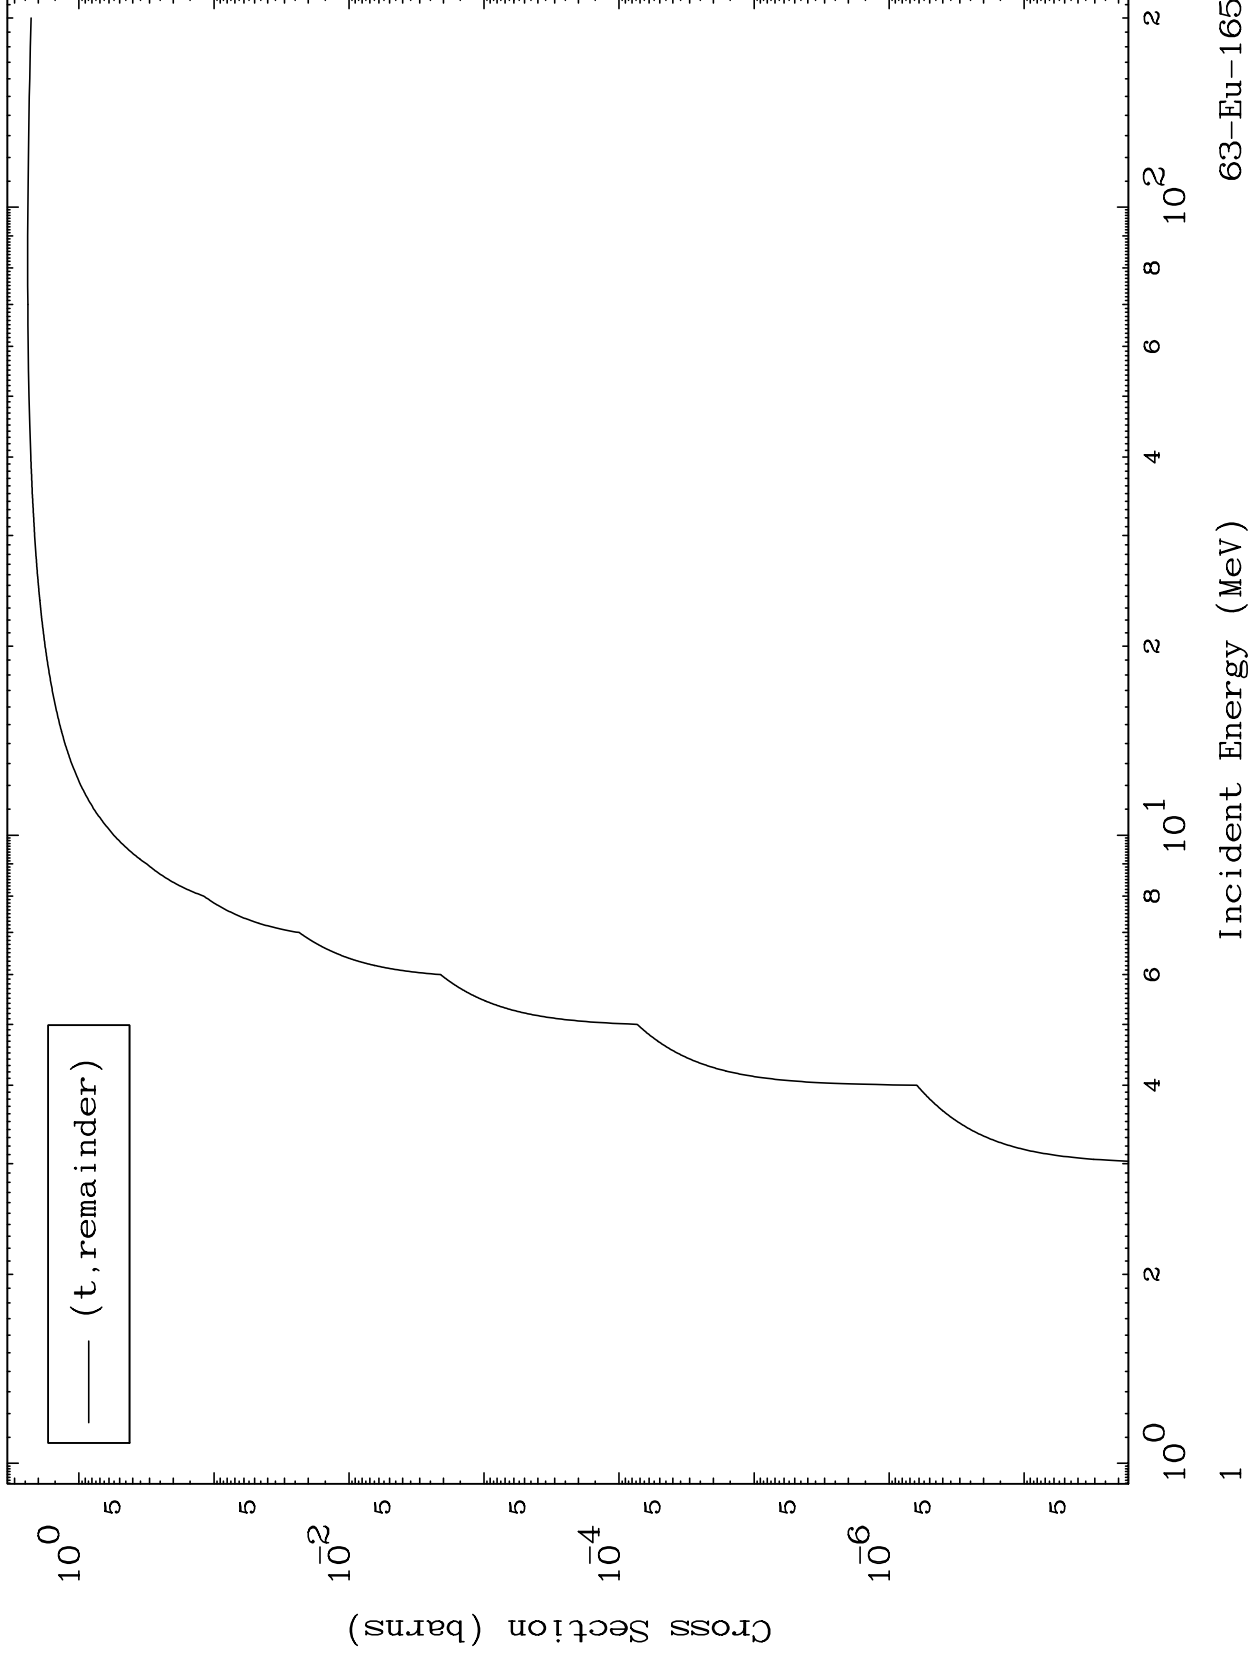

Press Mouse Button to Start

MAT 6367

Triton Major
0 Kelvin Cross Sections

63-Eu-165

63-Eu-165

Incident Energy (MeV)