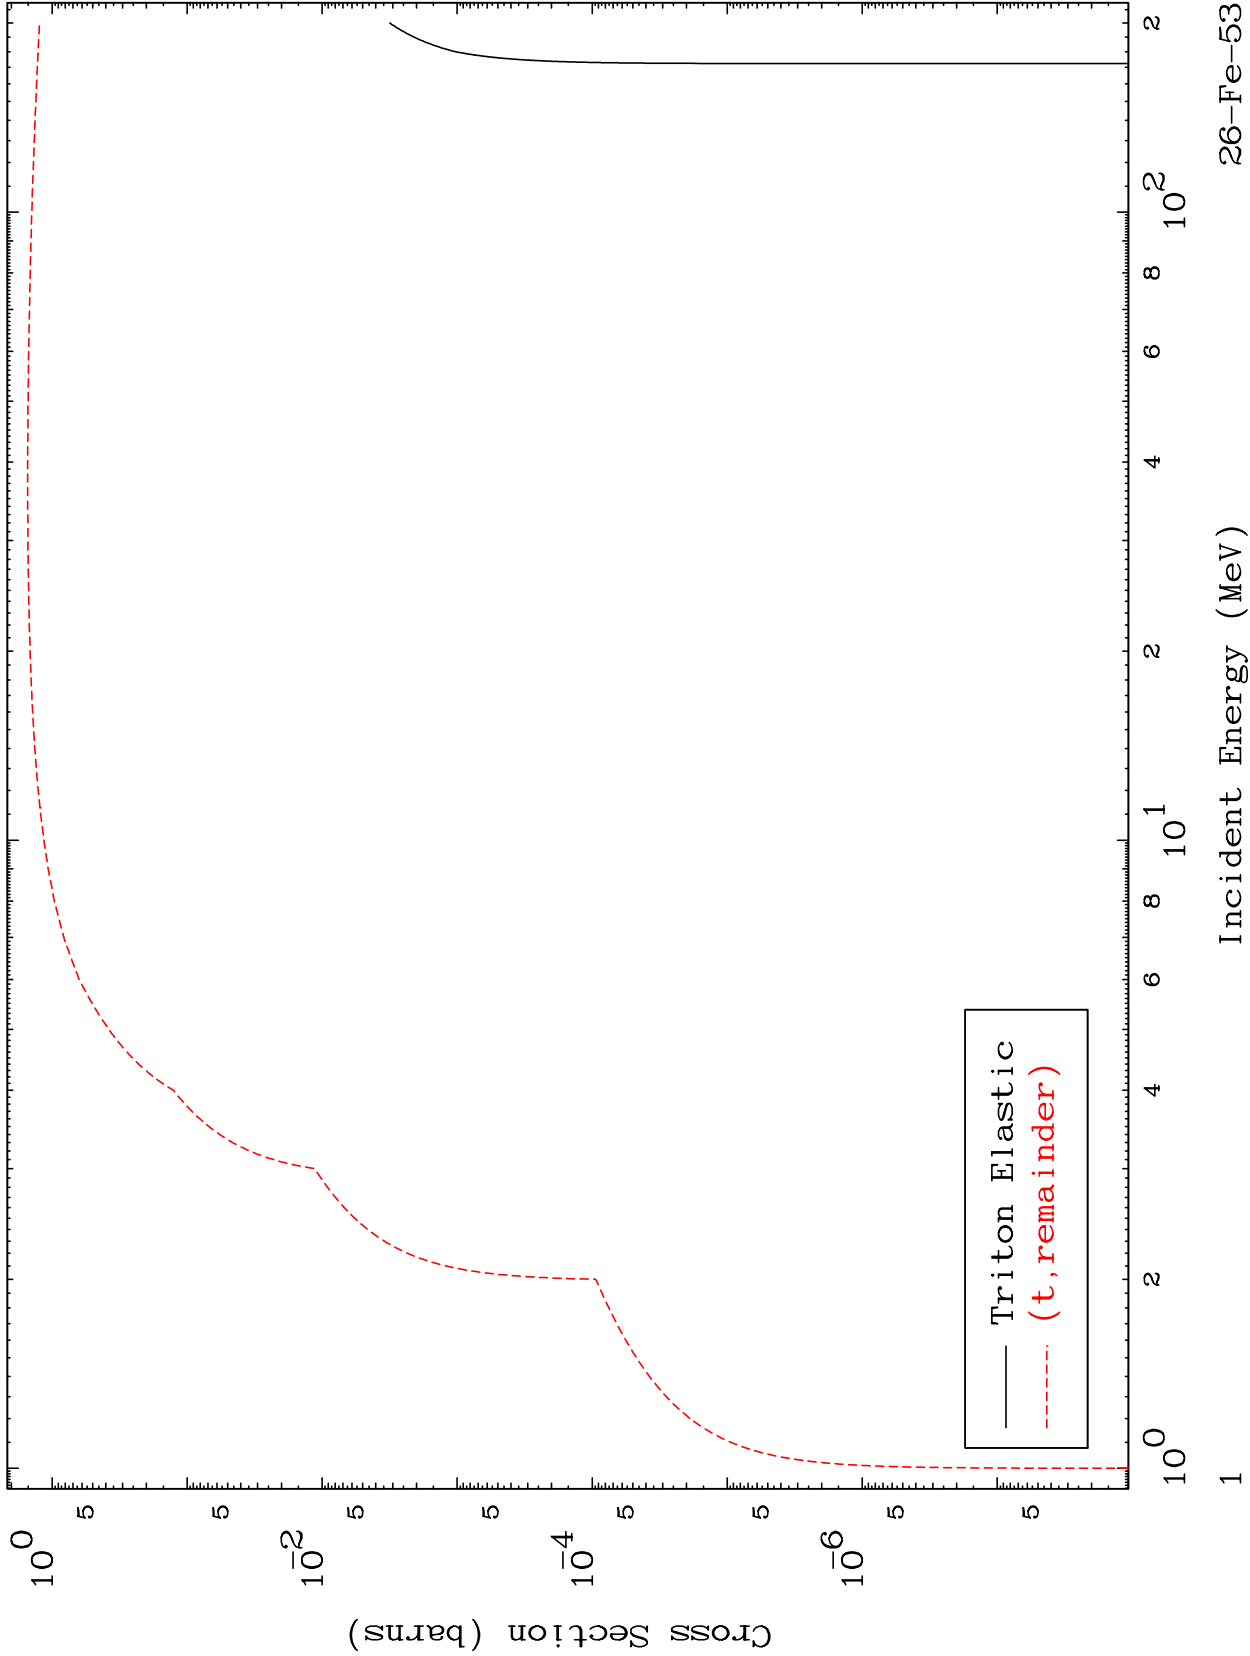

Press Mouse Button to Start

MAT 2623

Triton Major

26-Fe-53

0 Kelvin Cross Sections

Incident Energy (MeV)

26-Fe-53