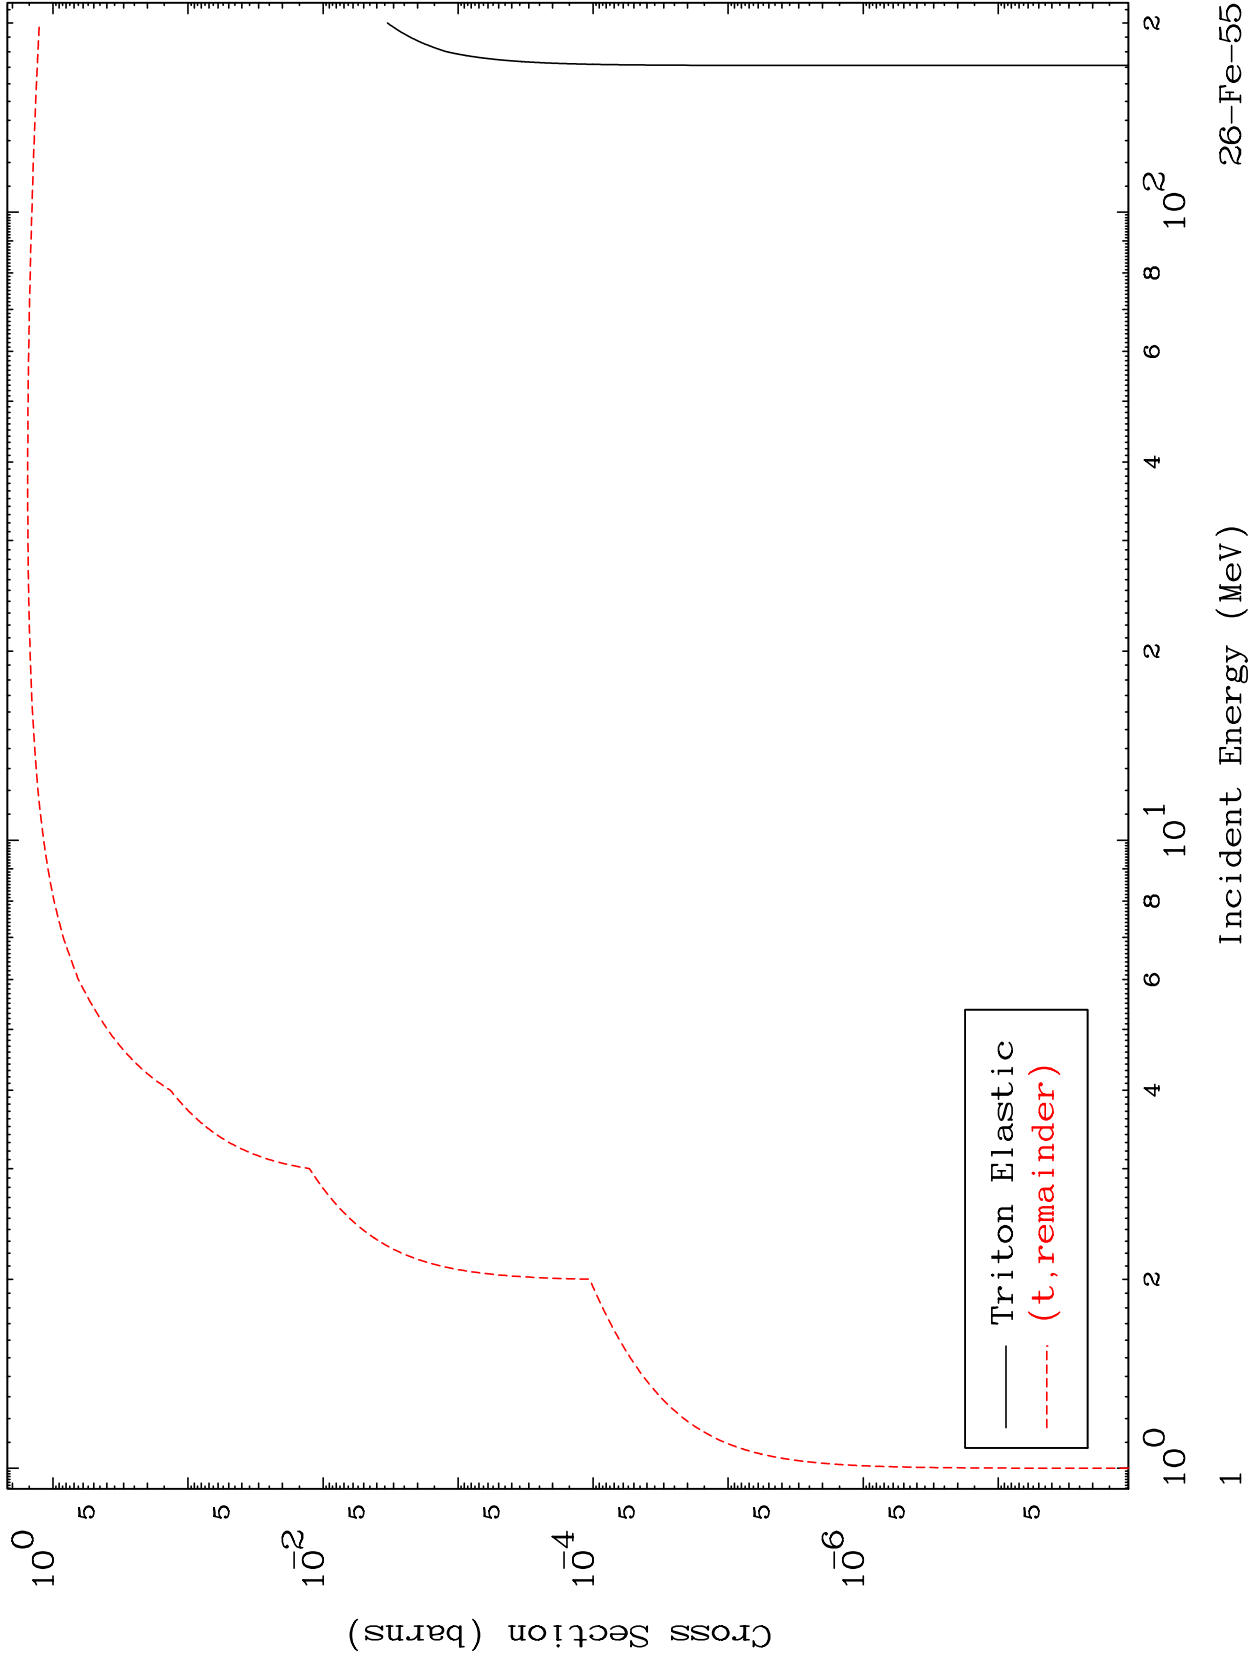

Press Mouse Button to Start

MAT 2628

Triton Major
0 Kelvin Cross Sections

26-Fe-55

26-Fe-55

Incident Energy (MeV)