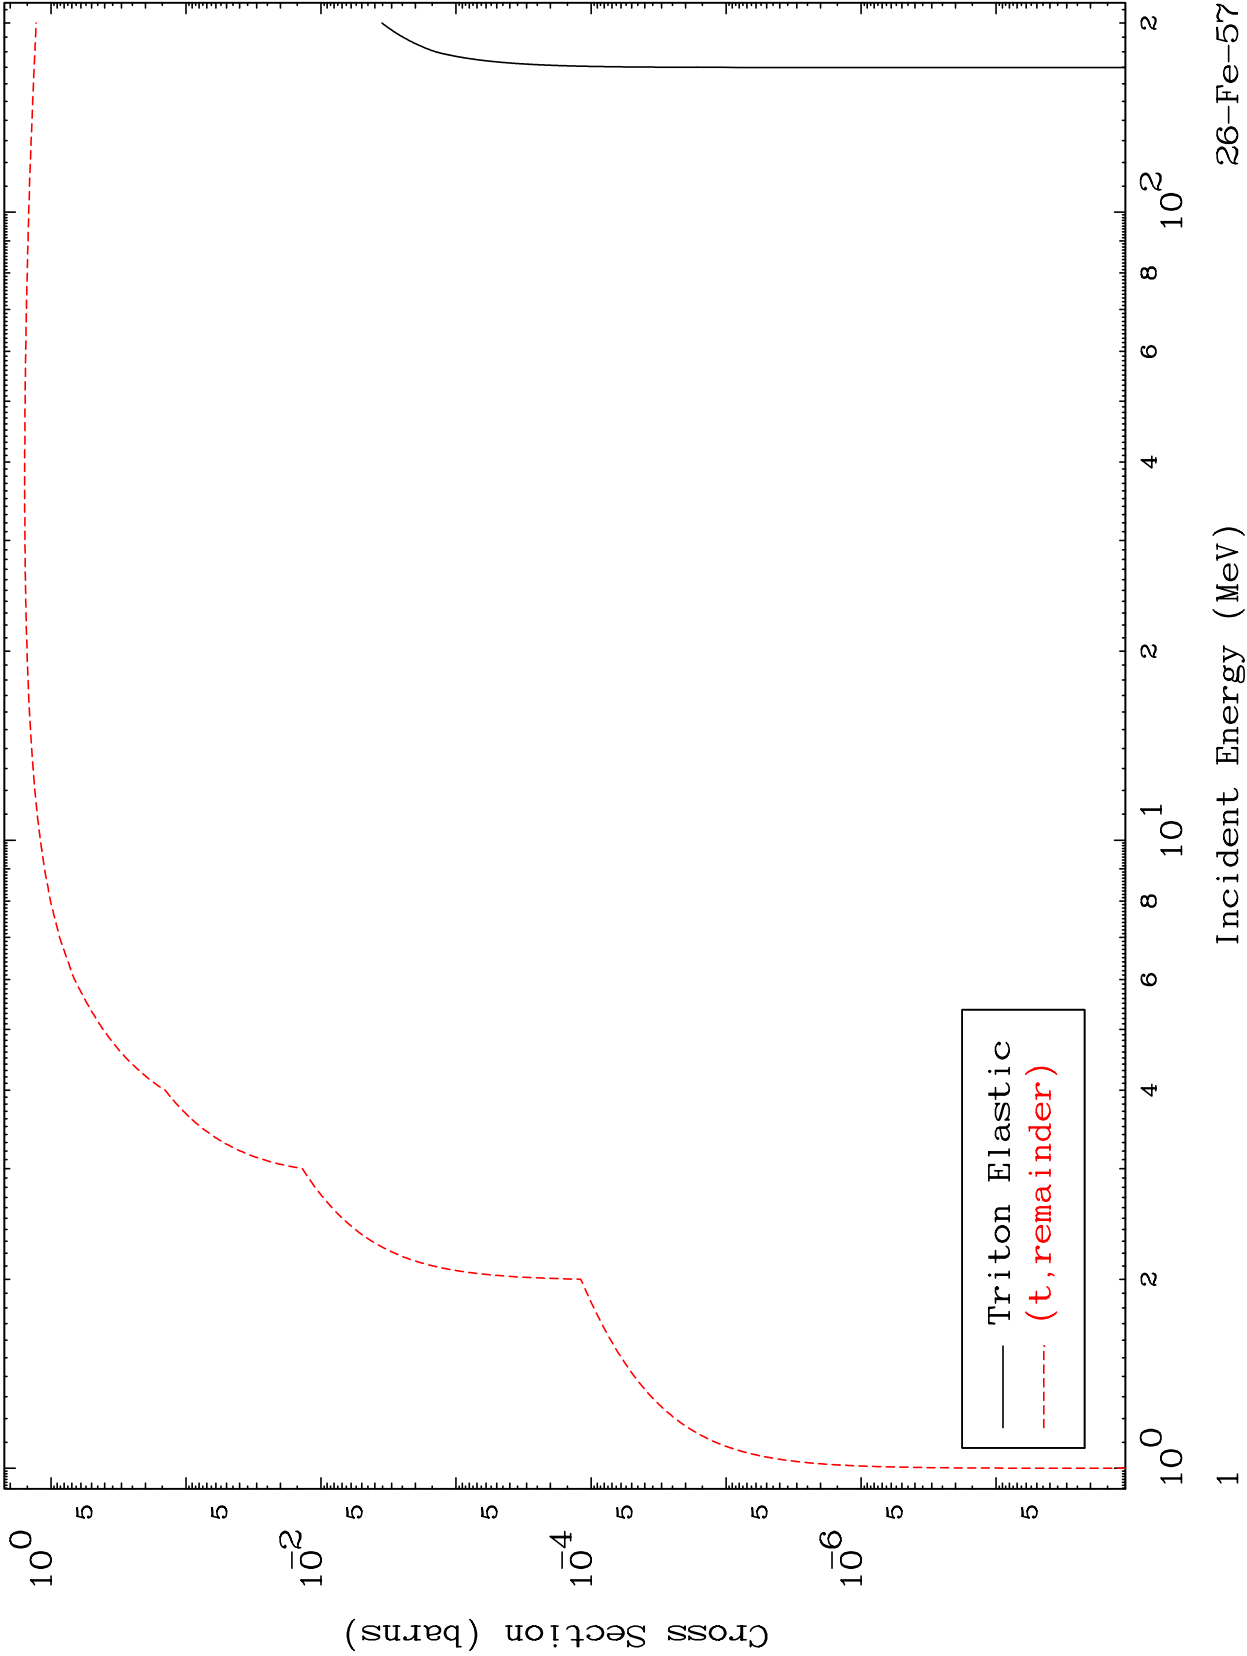

Press Mouse Button to Start

MAT 2634

Triton Major
0 Kelvin Cross Sections

26-Fe-57

26-Fe-57

Incident Energy (MeV)