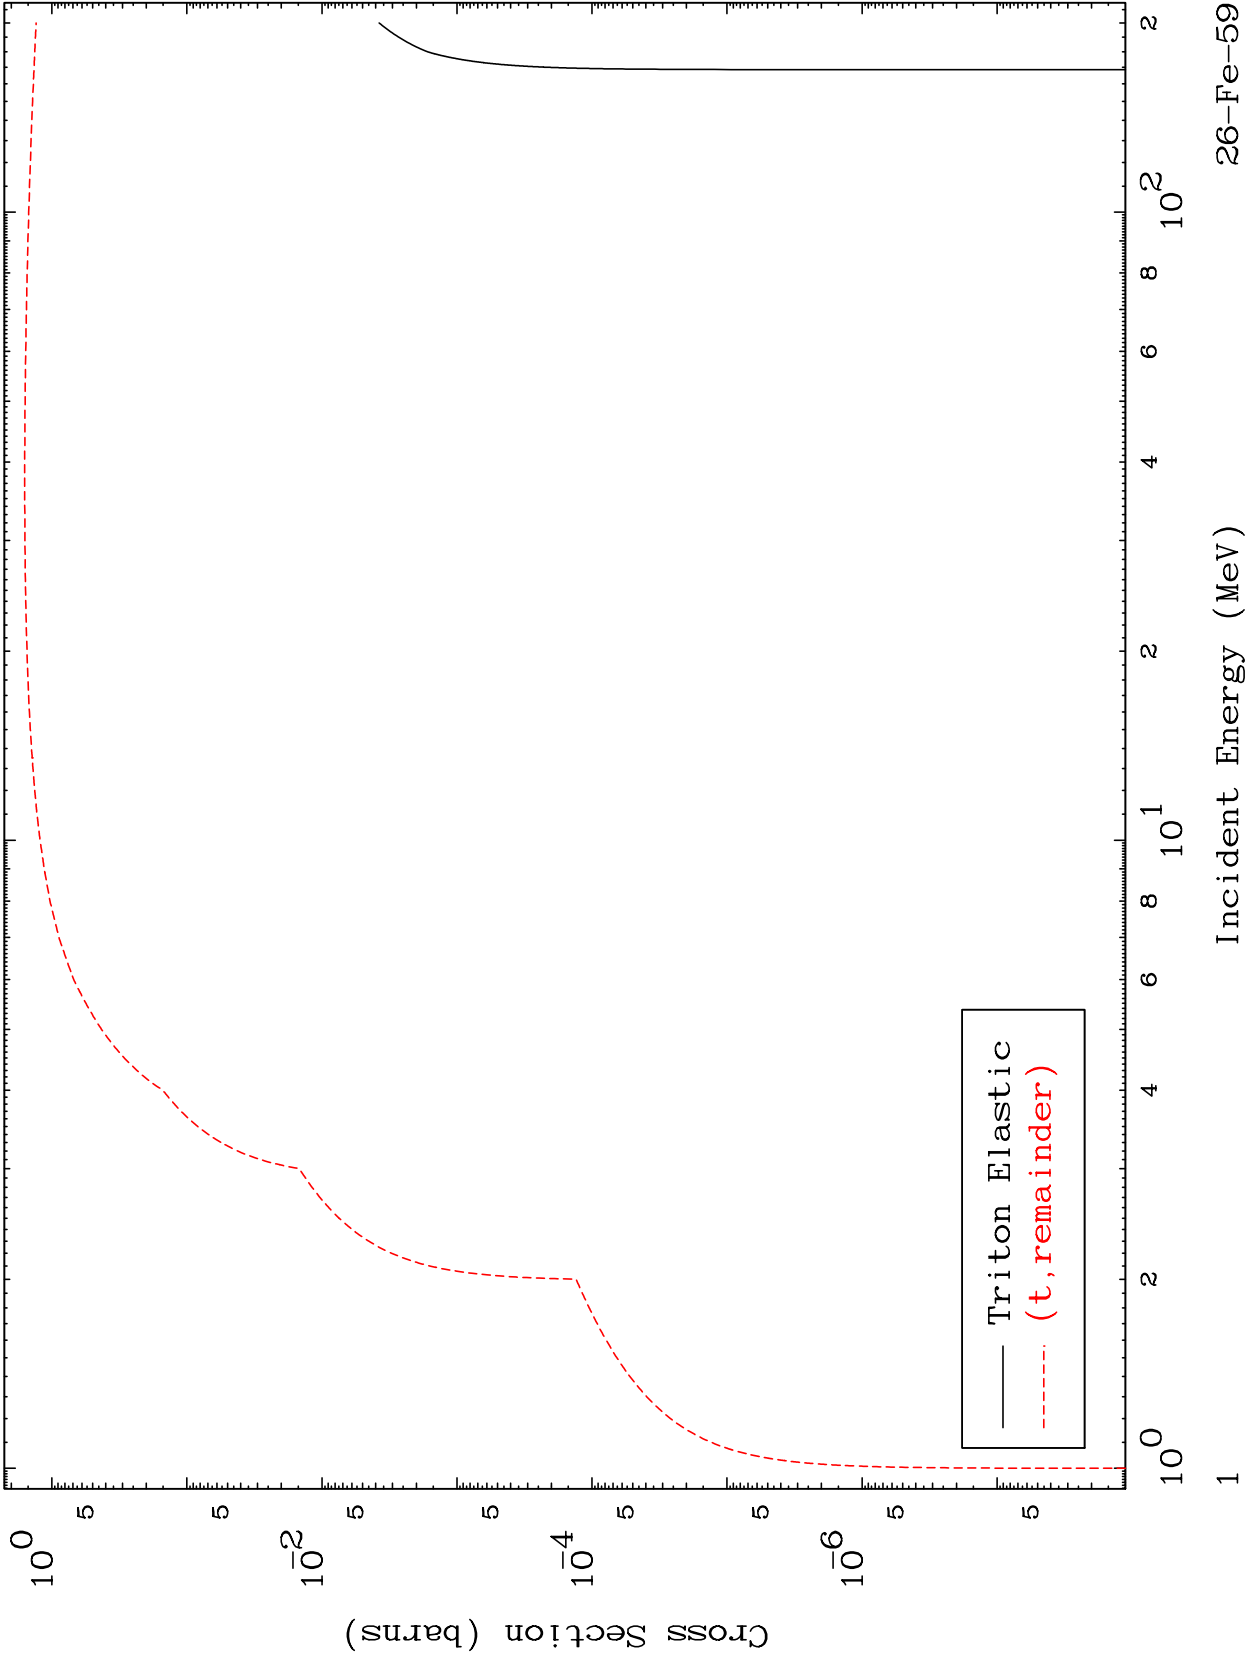

Press Mouse Button to Start

MAT 2640

Triton Major

26-Fe-59

0 Kelvin Cross Sections

Incident Energy (MeV)

26-Fe-59