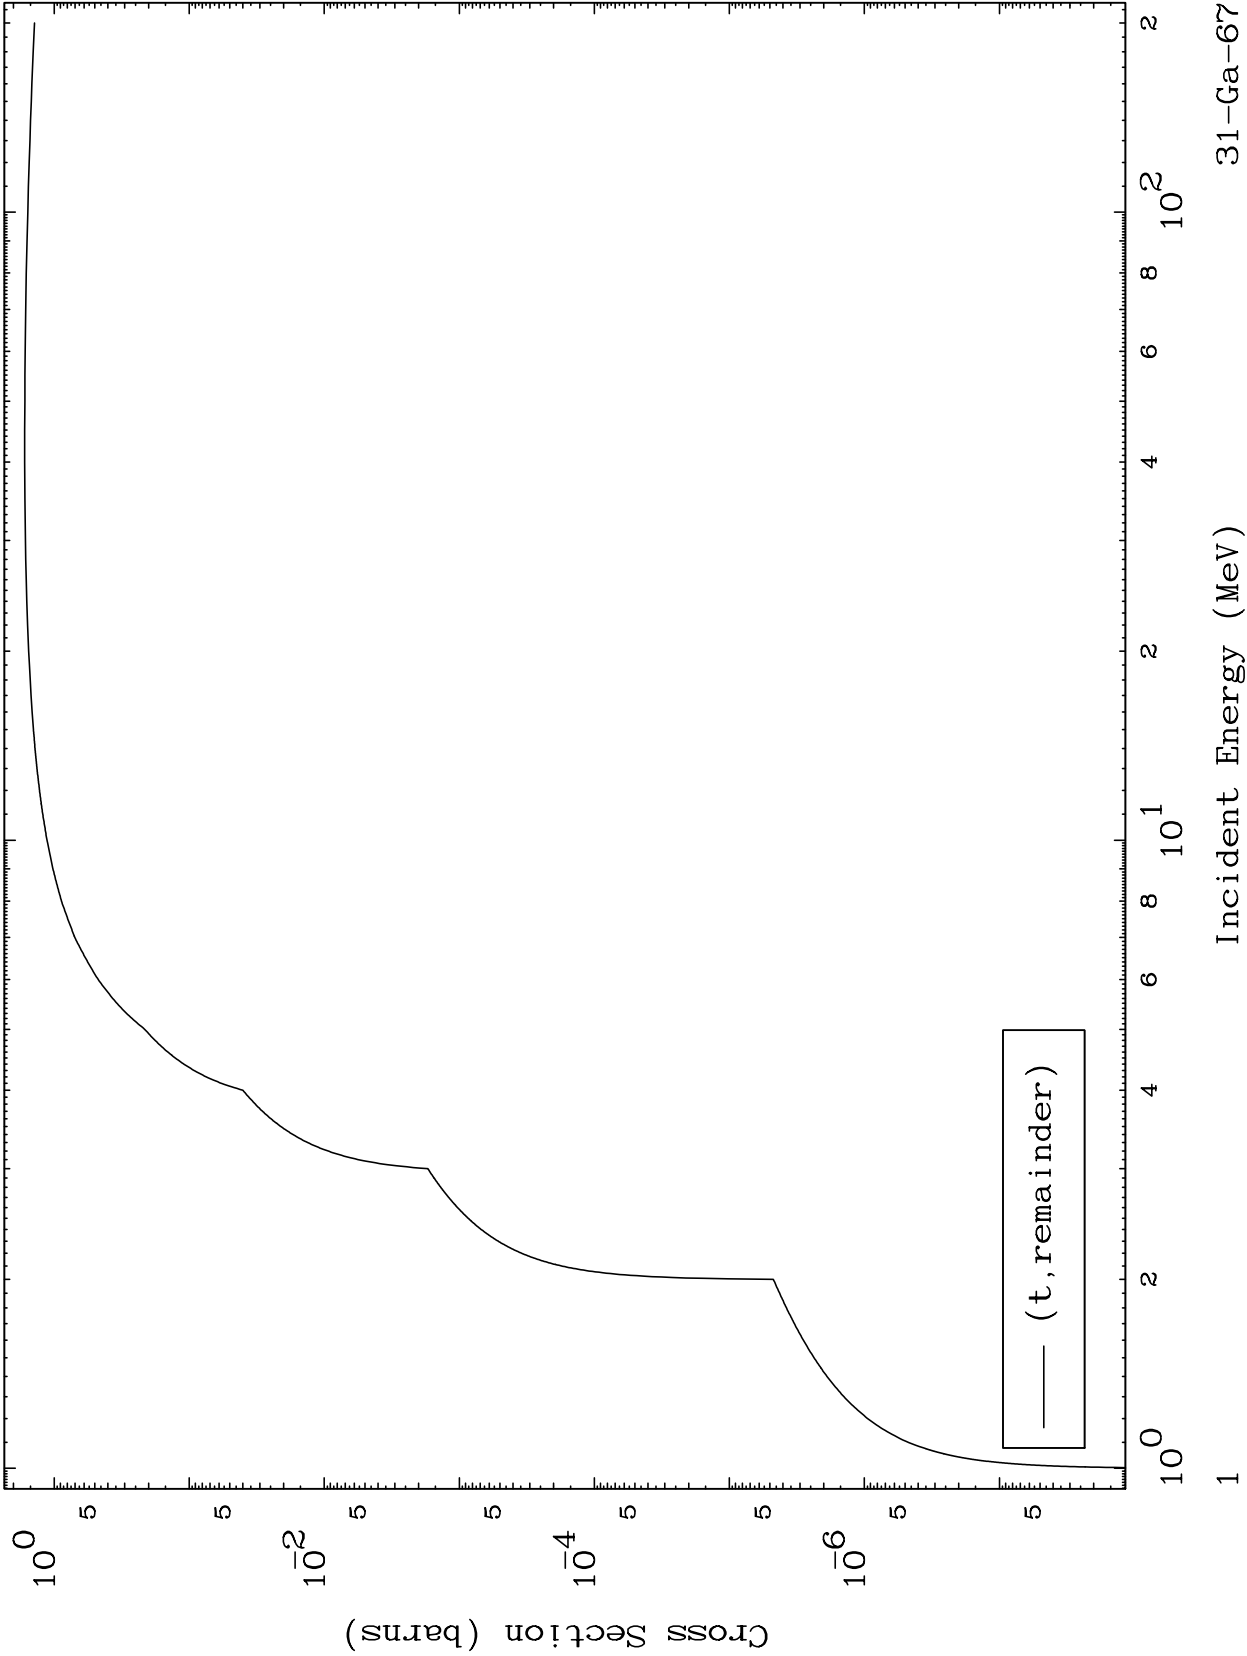

Press Mouse Button to Start

MAT 3119

Triton Major
0 Kelvin Cross Sections

31-Ga-67

Incident Energy (MeV)

31-Ga-67