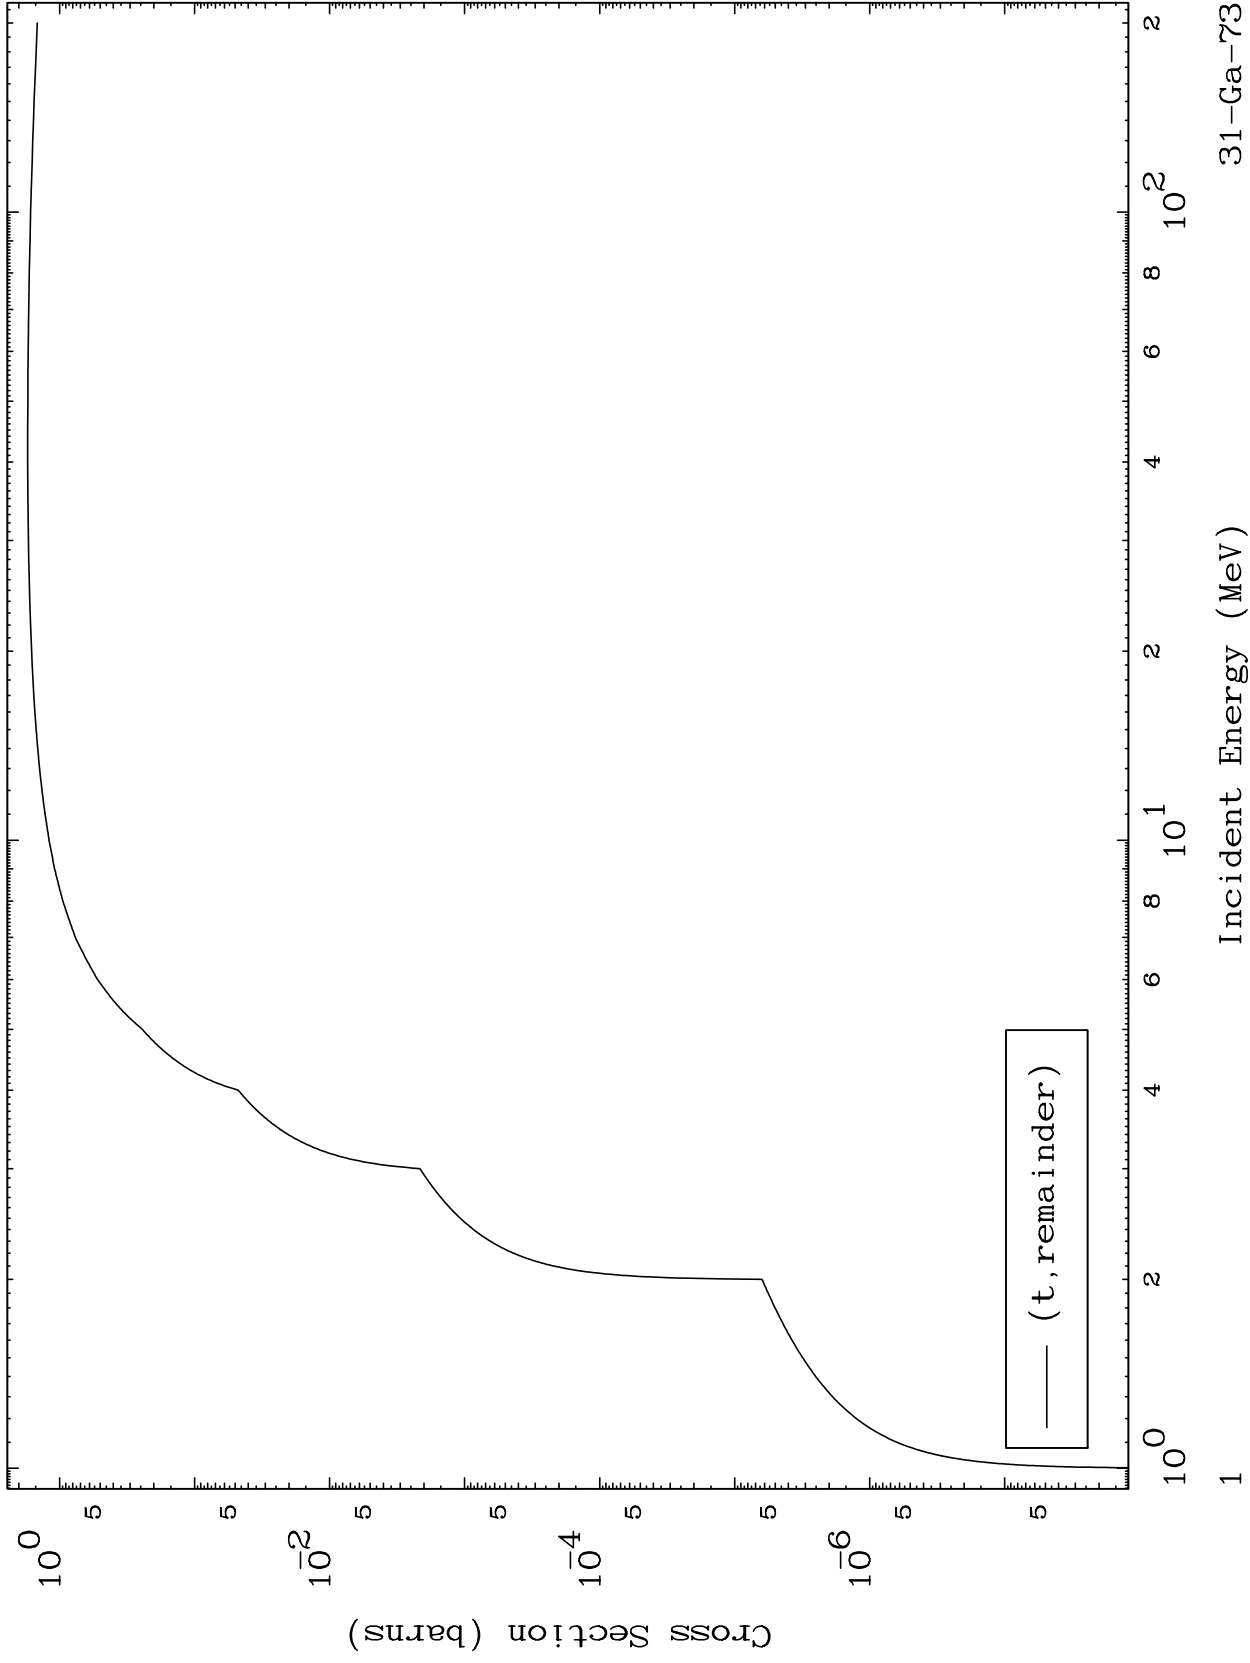

Press Mouse Button to Start

MAT 3137

Triton Major
0 Kelvin Cross Sections

31-Ga-73

Incident Energy (MeV)

31-Ga-73