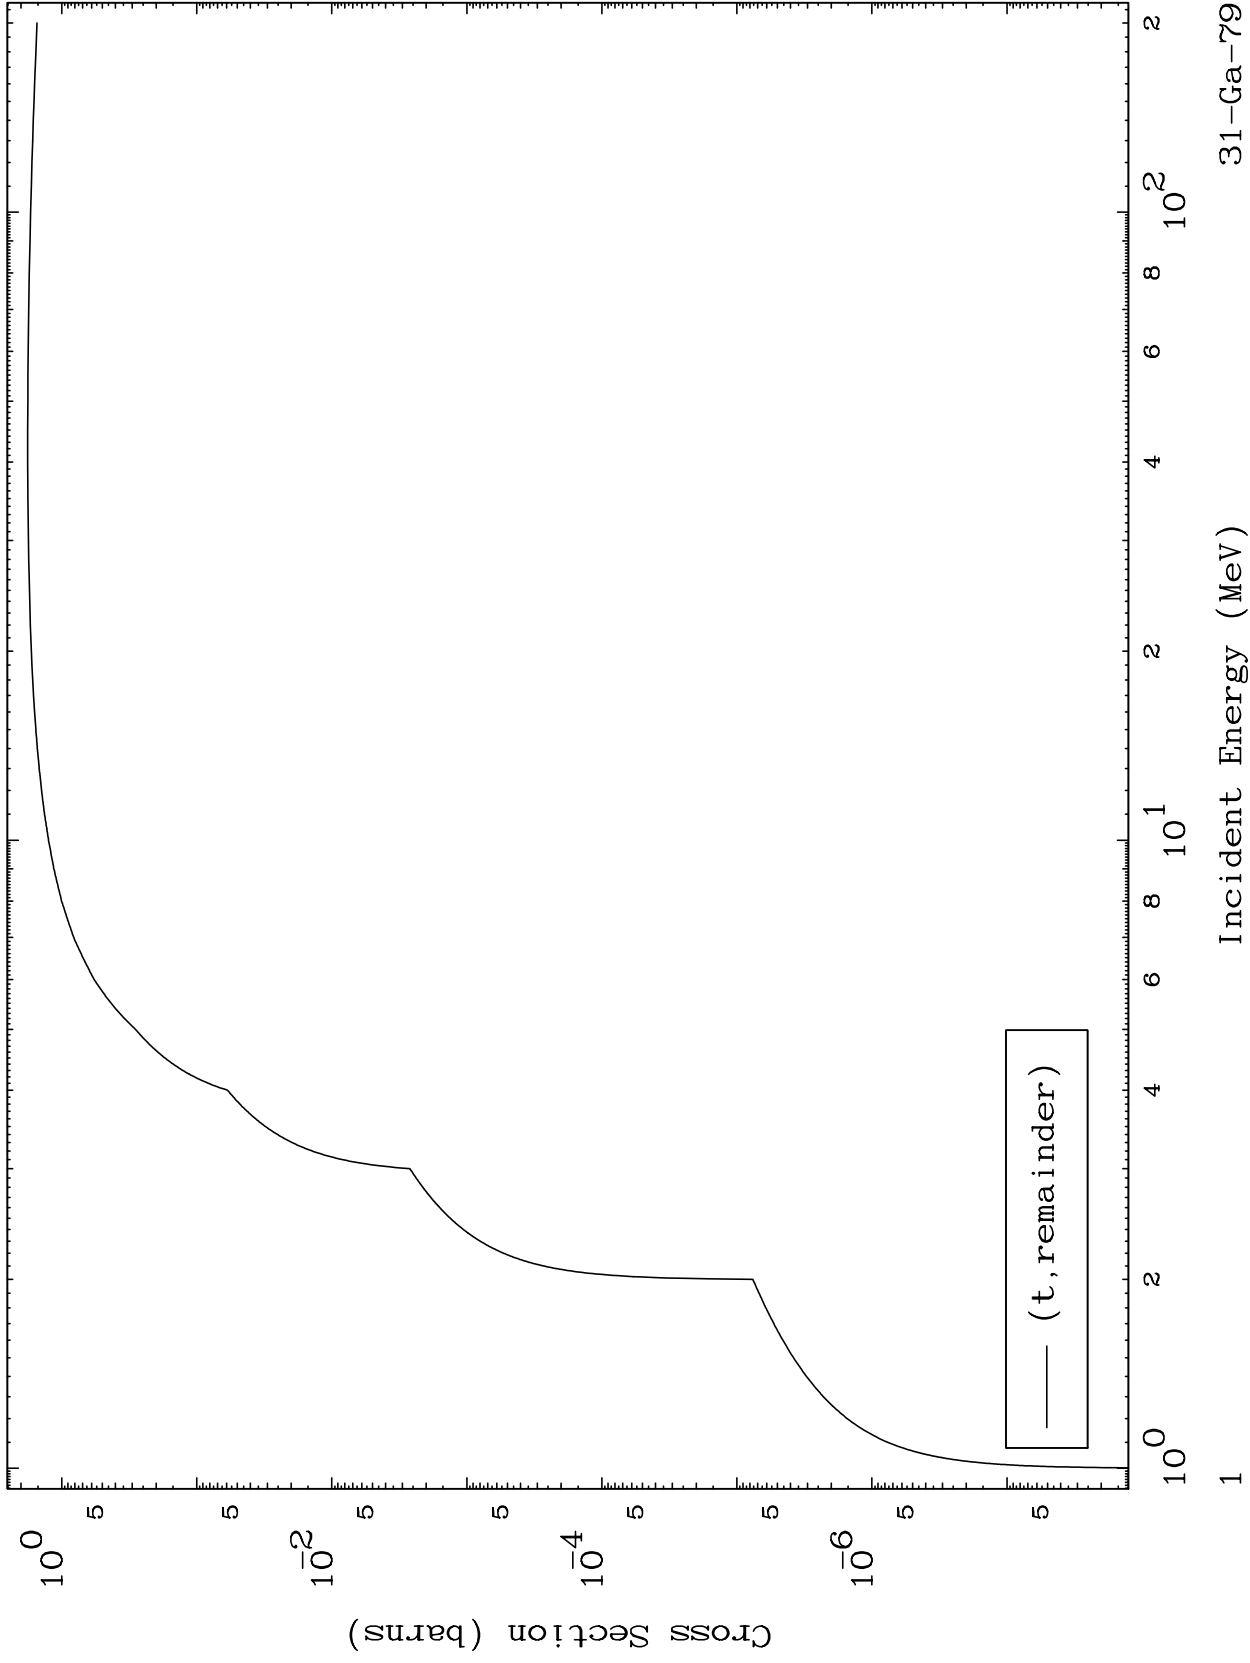

Press Mouse Button to Start

MAT 3155

Triton Major
0 Kelvin Cross Sections

31-Ga-79

Incident Energy (MeV)

31-Ga-79