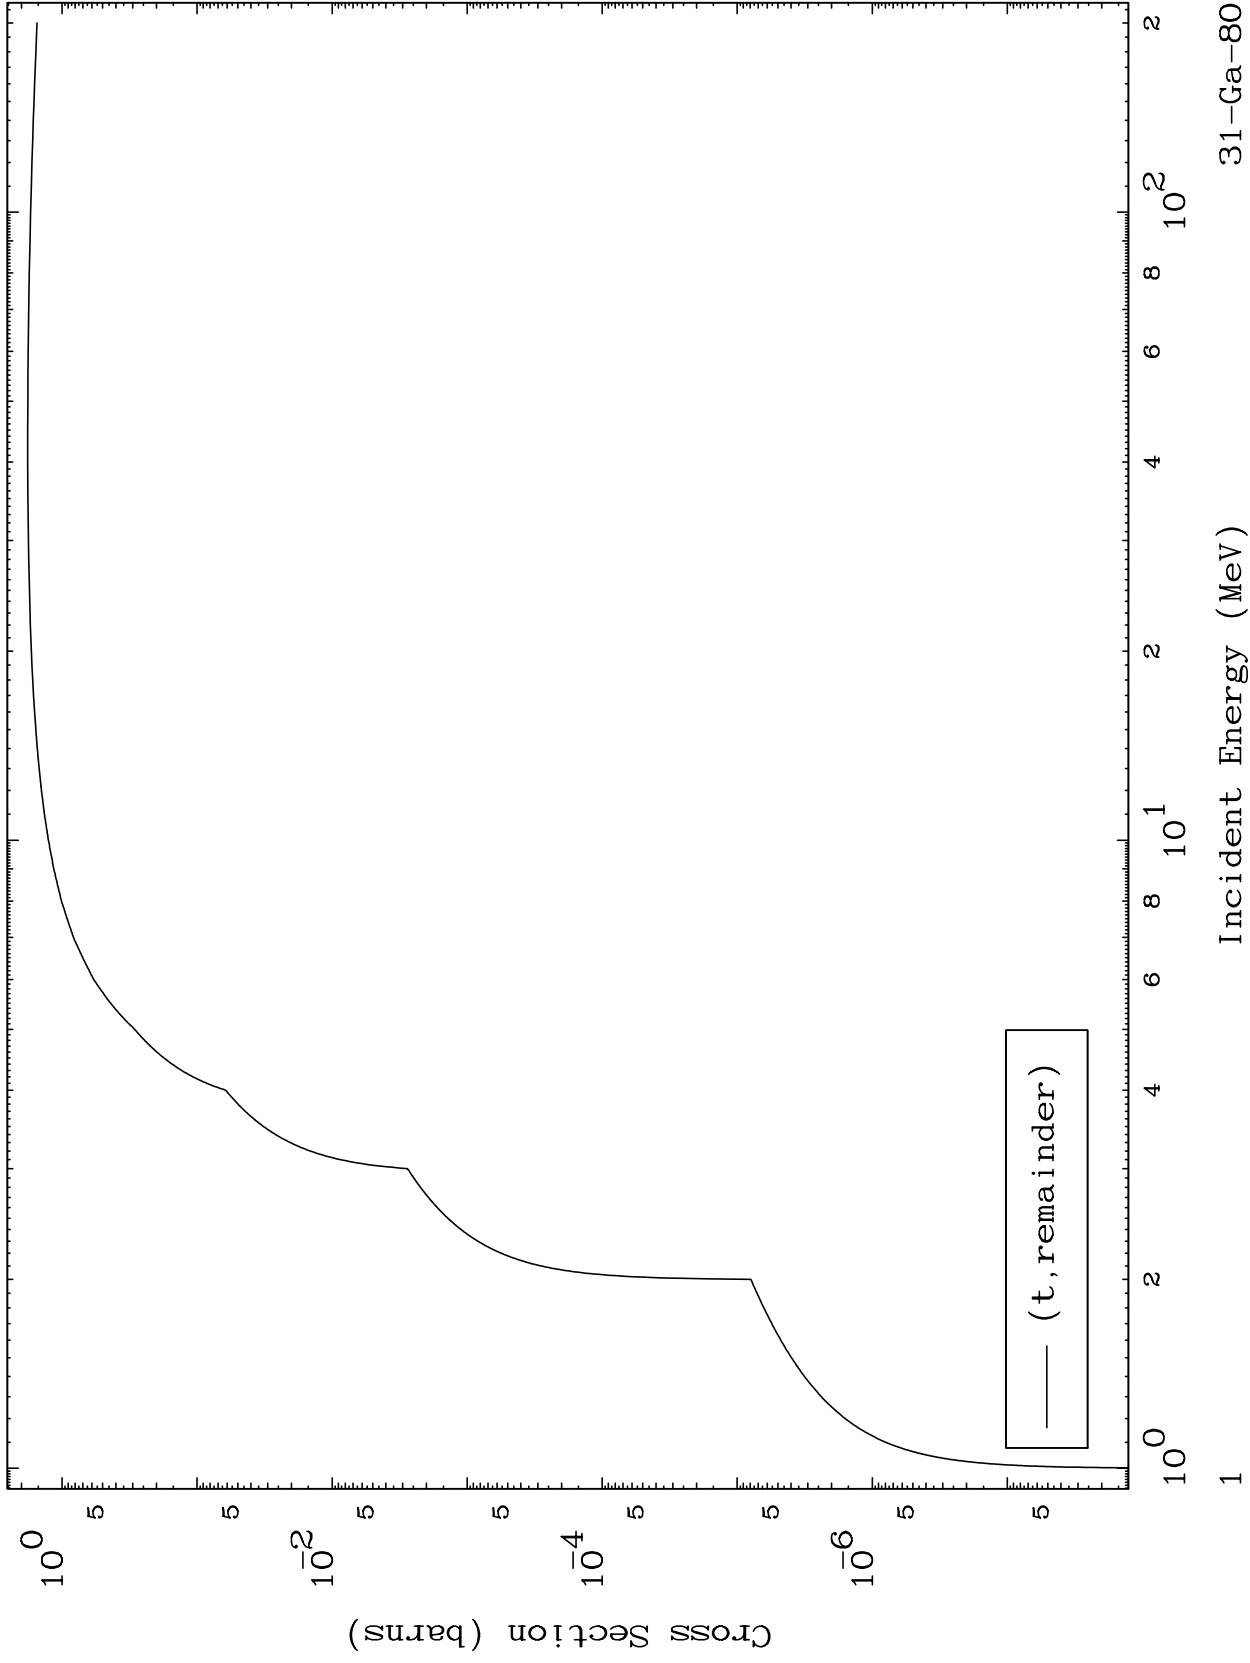

Press Mouse Button to Start

MAT 3158

Triton Major
0 Kelvin Cross Sections

31-Ga-80

Incident Energy (MeV)

31-Ga-80